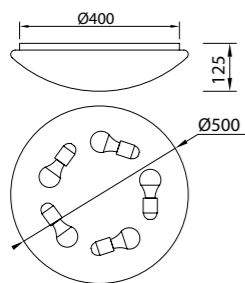

ZERO E27

Metal/Acrílico-Metal/Acrylic 100-240V~ 50/60Hz