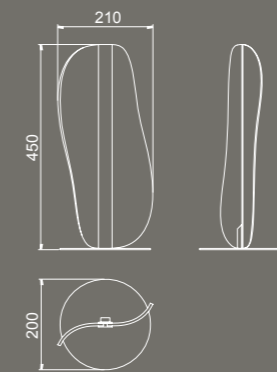

3000K ON/OFF ON / OFF LED life / LED life 30,000h LED INCLUDED 5 años WARRANTY GARANTIA LED IP20