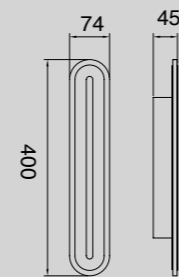

8508 Blanco-White
LED 12W 4000K 1000lm