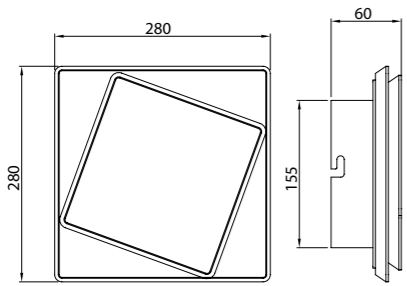

DAKLA

6428 Negro-Black
LED 18W 3000K 1090lm