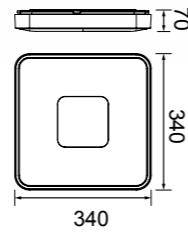

7918 Madera-Wood
LED 100W 2700K-5000K 4900lm

7917 Negro-Black
LED 100W 2700K-5000K 4900lm

7924 Madera-Wood
LED 56W 2700K-5000K 2500lm

7923 Negro-Black
LED 56W 2700K-5000K 2500lm

R00129

R00129

Metal/Acrílico/ABS-Metal/Acrylic/ABS 220-240V~ 50/60Hz CRI≥ 80 R00129 Incluido