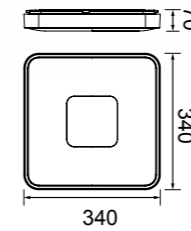

7922 Blanco-White
LED 56W 2700K-5000K 2500lm