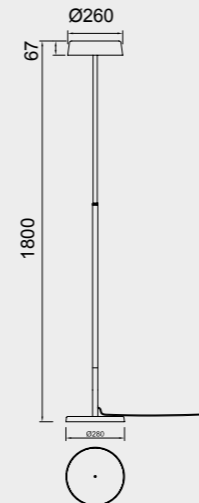

Acero-Steel 220-240V~ 50/60Hz CRI≥ 80

NOA II

by Santolaria

NOA II

8566 Blanco-White
LED 15+15W 3000K 2800lm

8567 Negro-Black
LED 15+15W 3000K 2800lm

8568 Blanco madera- Wood white
LED 15+15W 3000K 2800lm

MODO DE USO