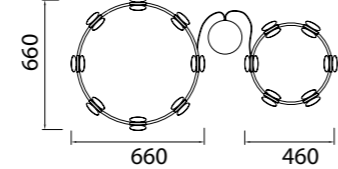

7356 Oro-Gold
LED 70W 3000K 3710lm

Metal-Metal 220-240V~ 50/60Hz CRI≥ 80