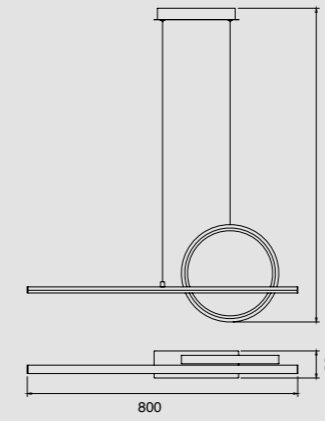

7190 Blanco-White
LED 50W 3000K 4000lm

7140 Negro-Black
LED 50W 3000K 4000lm

7142 Negro-Black
LED 30W 3000K 2400lm

7192 Blanco-White
LED 30W 3000K 2400lm

7191 Blanco-White
LED 48W 3000K 3840lm

7141 Negro-Black
LED 48W 3000K 3840lm