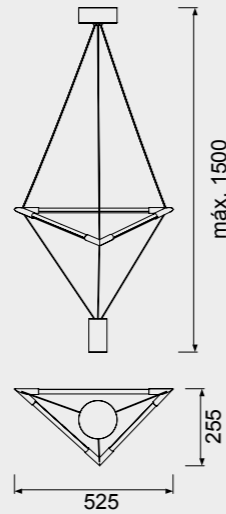

ELECTRA

by Mantra team

ELECTRA

ELECTRA

8531 Negro/Cromo-Chrome/Black
LED 33W 3000K 2500lm

8533 Negro/Cromo-Chrome/Black
LED 21W 3000K 1600lm

MODO DE USO

Aluminio/Acero-Aluminium/Steel 220-240V~ 50/60Hz CRI≥ 80