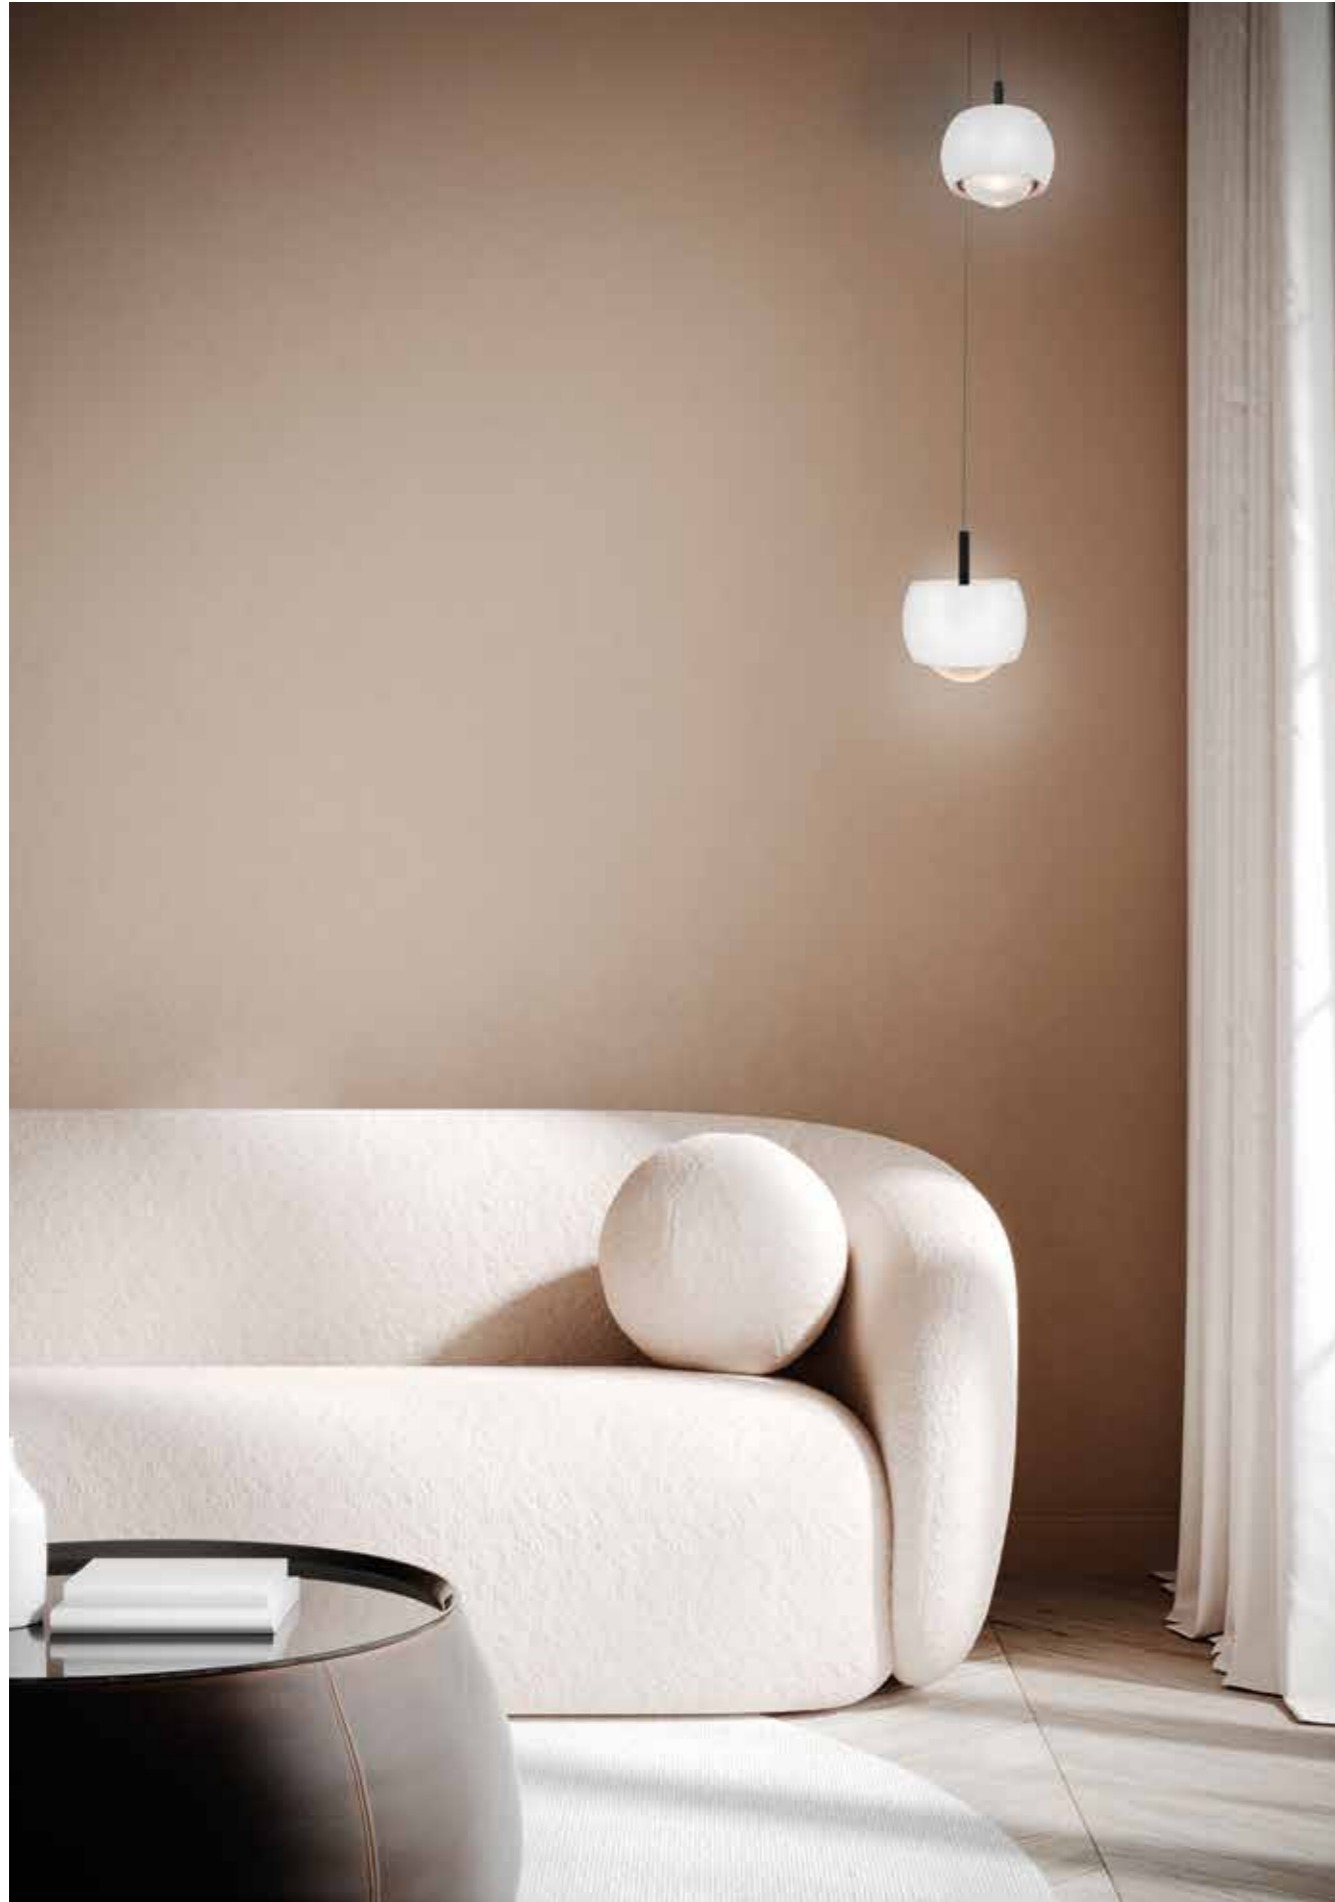

8407 Cromo negro-Black chrome

8408 Café-Coffee

8406 Negro-Black

ROLLER

ROLLER

ROLLER

8409 Naranja-Orange
LED 12W 3000K 450lm

8411 Café-Coffee
LED 12W 3000K 450lm