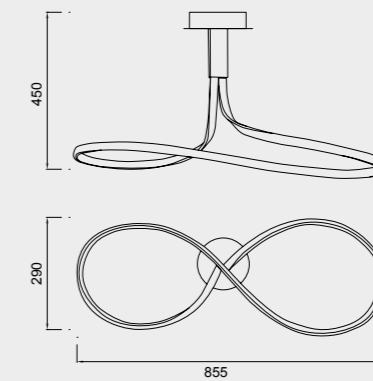

4998 Plata cromo-Silver chrome
LED 50W 3000K 4000lm
220/240V
Dimmable Phase Cut

4981 Plata cromo-Silver chrome
LED 50W 3000K 4000lm
100/240V

4995 Plata cromo-Silver chrome
LED 40W 3000K 3200lm
220/240V
Dimmable Phase Cut

5826 Forja-Brown oxide
LED 40W 2800K 3200lm
220/240V
Dimmable Phase Cut

4980 Plata cromo-Silver chrome
LED 40W 3000K 3200lm
100/240V

5360 Forja-Brown oxide
LED 40W 2800K 3200lm
100/240V

Aluminio/Acrílico/Acero-Aluminium/Acrylic/Steel 220-240V~ 50/60Hz CRI≥ 80