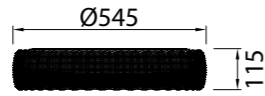

by José Ignacio Ballester

KILIMANJARO

Plafón-Ceiling lamp

8193 Ratan-Rattan
LED 50W 2700K-4000K-5000K 3800lm

8194 Ratan-Rattan
LED 36W 2700K-4000K-5000K 2450lm

8195 Ratan-Rattan
LED 24W 2700K-4000K-5000K 1700lm