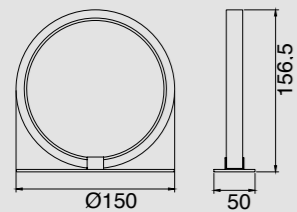

7195 Blanco-White
LED 8W 3000K 380lm

7145 Negro-Black
LED 8W 3000K 380lm