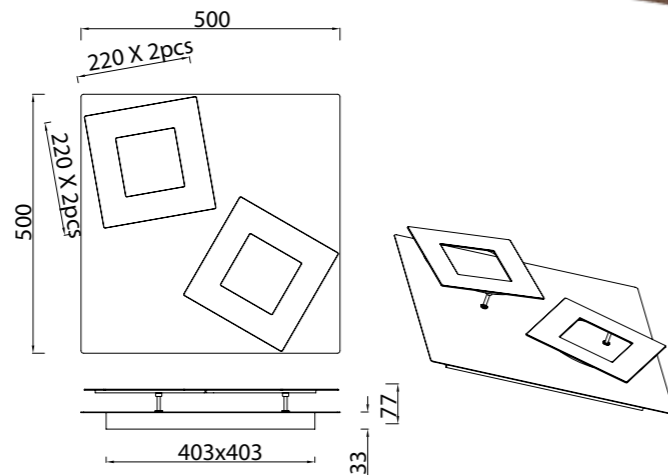

8163 Corten+oro-Corten+gold
LED 48W 3000K 3360lm

Aluminio-Aluminium 220-240V~ 50/60Hz CRI≥ 80