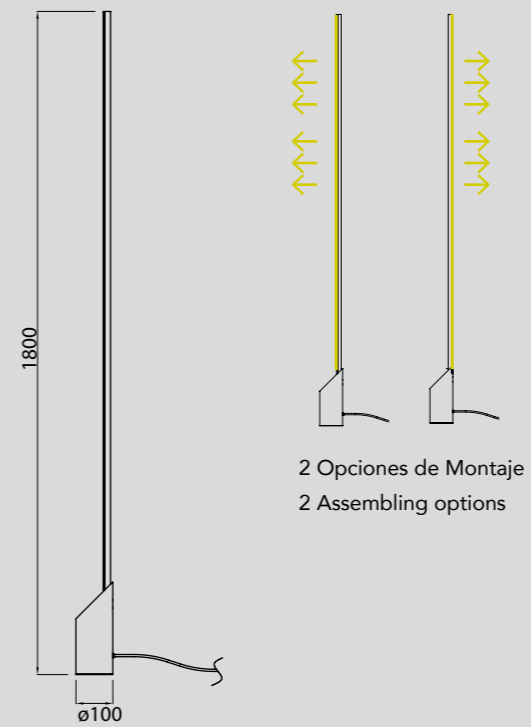

Acero/Steel 220-240V~ 50/60Hz CRI≥ 80

Acero/Steel 220-240V~ 50/60Hz CRI≥ 80