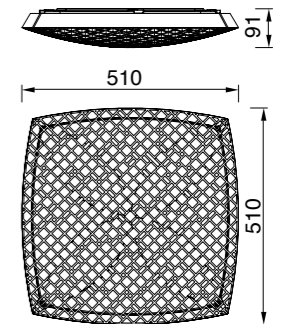

MODO DE USO

R00129

Aluminio/Acero-Aluminum/Steel 220-240V~ 50/60Hz CRI≥ 80-R00129 Incluido