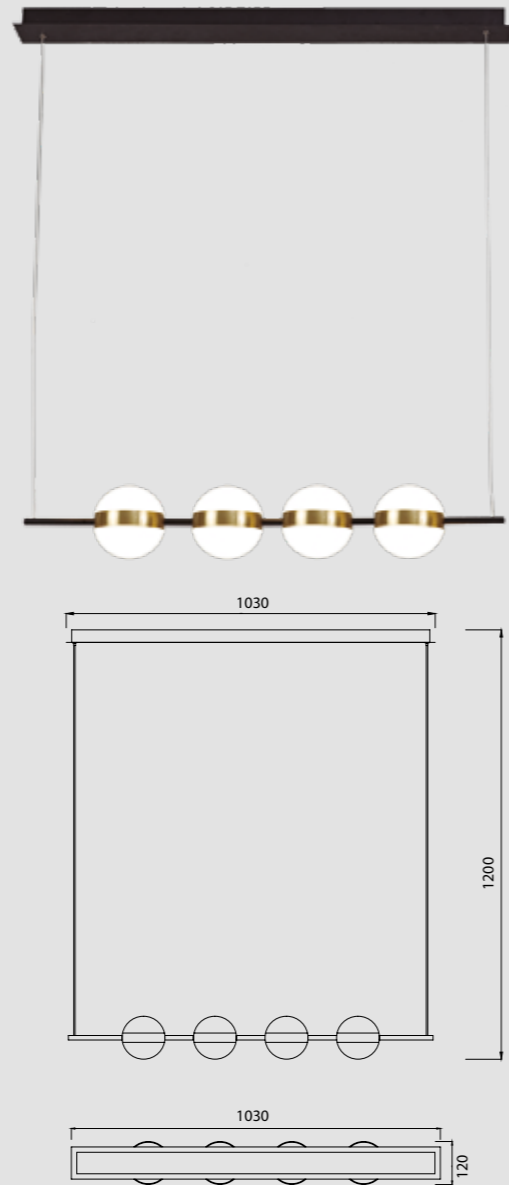

7196 Blanco-White
LED 24W 3000K 900lm

7146 Negro-Black
LED 24W 3000K 900lm

Aluminio/Silicona/Metal-Aluminium/Silicone/Metal 220-240V~ 50/60Hz CRI≥ 80

CUBA

7160 Oro/Negro-Gold/Black
LED 32W 3000K 2400lm

7161 Oro/Negro-Gold/Black
LED 32W 3000K 2400lm