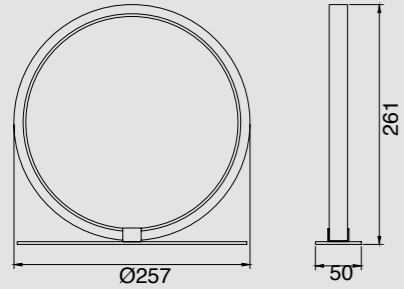

KITESURF

8599 Blanco-White
LED 8W 3000K 640lm

8595 Negro-Black
LED 8W 3000K 640lm