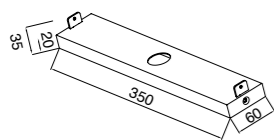

7676 Aplique +7714 Elevador
7676 Aplique

7674 Aplique +7713 Elevador
7676 Aplique
7676 Aplique

7674 Negro-Black
LED 49W 3000K 2740lm

7676 Negro-Black
LED 38,5W 3000K 2250lm

7678 Negro-Black
LED 21,5W 3000K 1130lm

7675 Negro-Black
LED 49W 3000K 2740lm
Dimmable Phase Cut

7677 Negro-Black
LED 38,5W 3000K 2250lm
Dimmable Phase Cut

7679 Negro-Black
LED 21,5W 3000K 1130lm
Dimmable Phase Cut

Accesorio elevador para hacer combinaciones
Lifting accessory for combinations

7713 Negro-Black

7714 Negro-Black

7715 Negro-Black

MODO DE USO