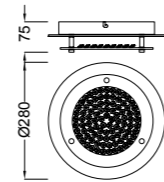

5090 Cromo-Chrome
LED 12W 4000K 1200lm