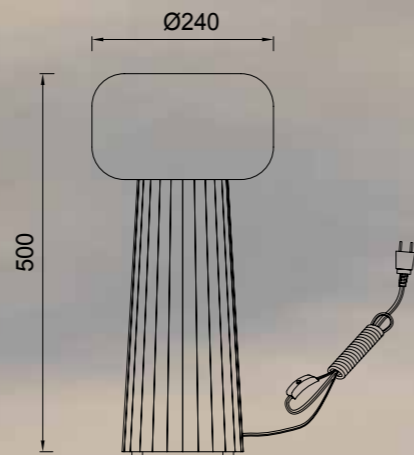

7249 Negro-Black
1L x E27 (no incl)

Tulipa-Glass shade
Cristal-Cromo