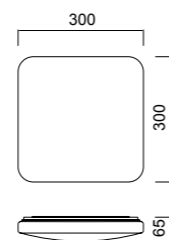

QUATRO II

Plafón-Ceiling lamp

6242 Blanco-White
LED 60W 3000K 3800lm

6241 Blanco-White
LED 45W 3000K 2800lm

6240 Blanco-White
LED 30W 3000K 1800lm

6245 Blanco-White
LED 60W 5000K 4000lm

6244 Blanco-White
LED 45W 5000K 3000lm

6243 Blanco-White
LED 30W 5000K 2000lm