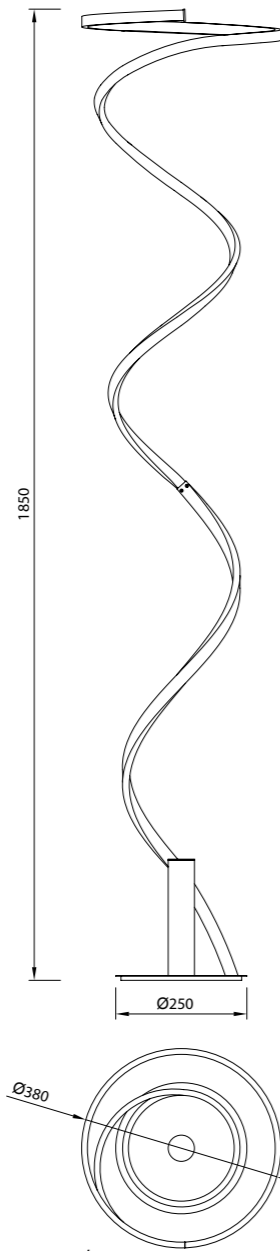

HELIX

Pie de salón-Floor lamp

6101 Cuero satinado-Satin antique
LED 42W 3000K 3360lm
Dimmable

6102 Blanco cromo-White chrome
LED 42W 3000K 3360lm
Dimmable

6100 Plata cromo-Silver chrome
LED 42W 3000K 3360lm
Dimmable

Aluminio/Acero/Acrílico-Aluminum/Steel/Acrylic 220-240V~ 50/60Hz CRI≥ 80 Registered N° 004721413-001