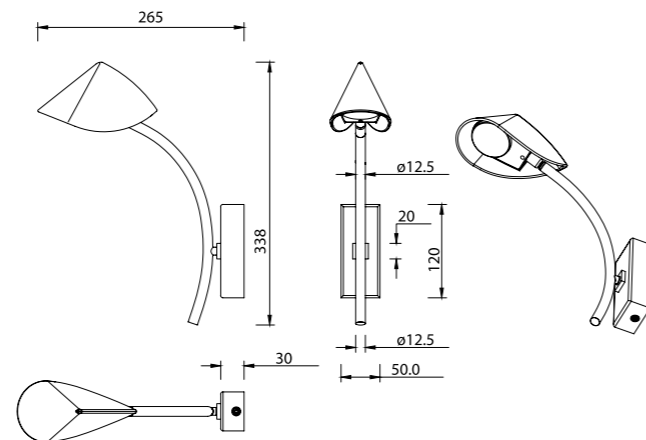

CAPUCCINA

Aplique-Wall lamp

7583 Negro-Black
LED 6W 3000K 530lm