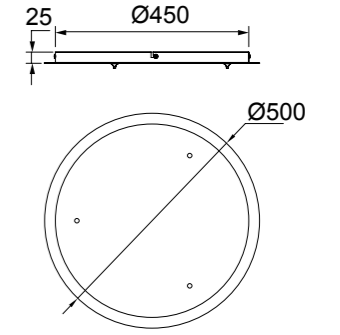

FLORÓN TECHO 3L - CEILING CUP 3L

- **8261**
  Blanco-White
- **8271**
  Cromo-Chrome
- **8266**
  Oro-Gold
- **8515**
  Negro-Black