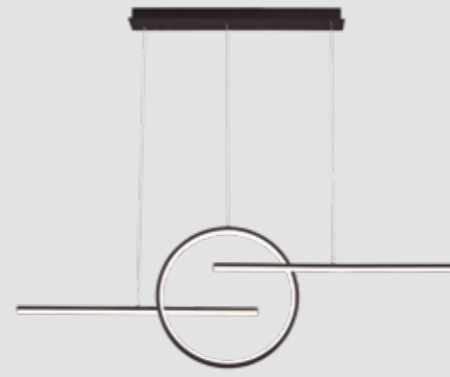

7140 Negro-Black
LED 50W 3000K 4000lm