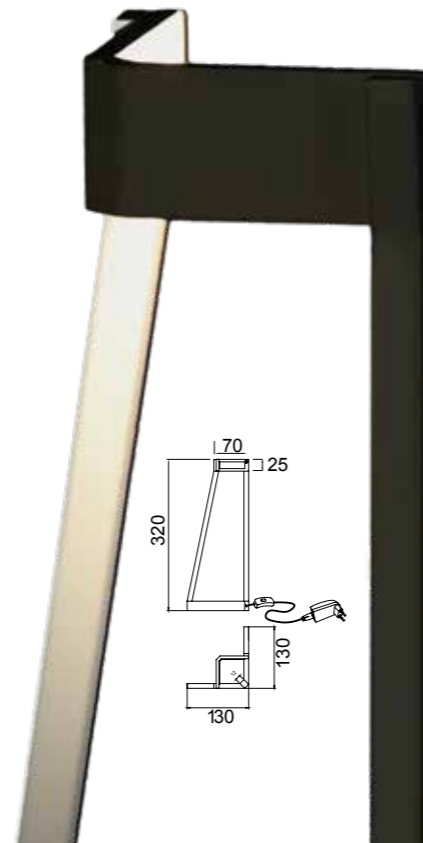

MINIMAL

7285 Oro-Gold
LED 5W 3000K 375lm

7287 Arena-Sabbia
LED 5W 3000K 375lm

7280 Blanco-White
LED 5W 3000K 375lm

7281 Negro-Black
LED 5W 3000K 375lm