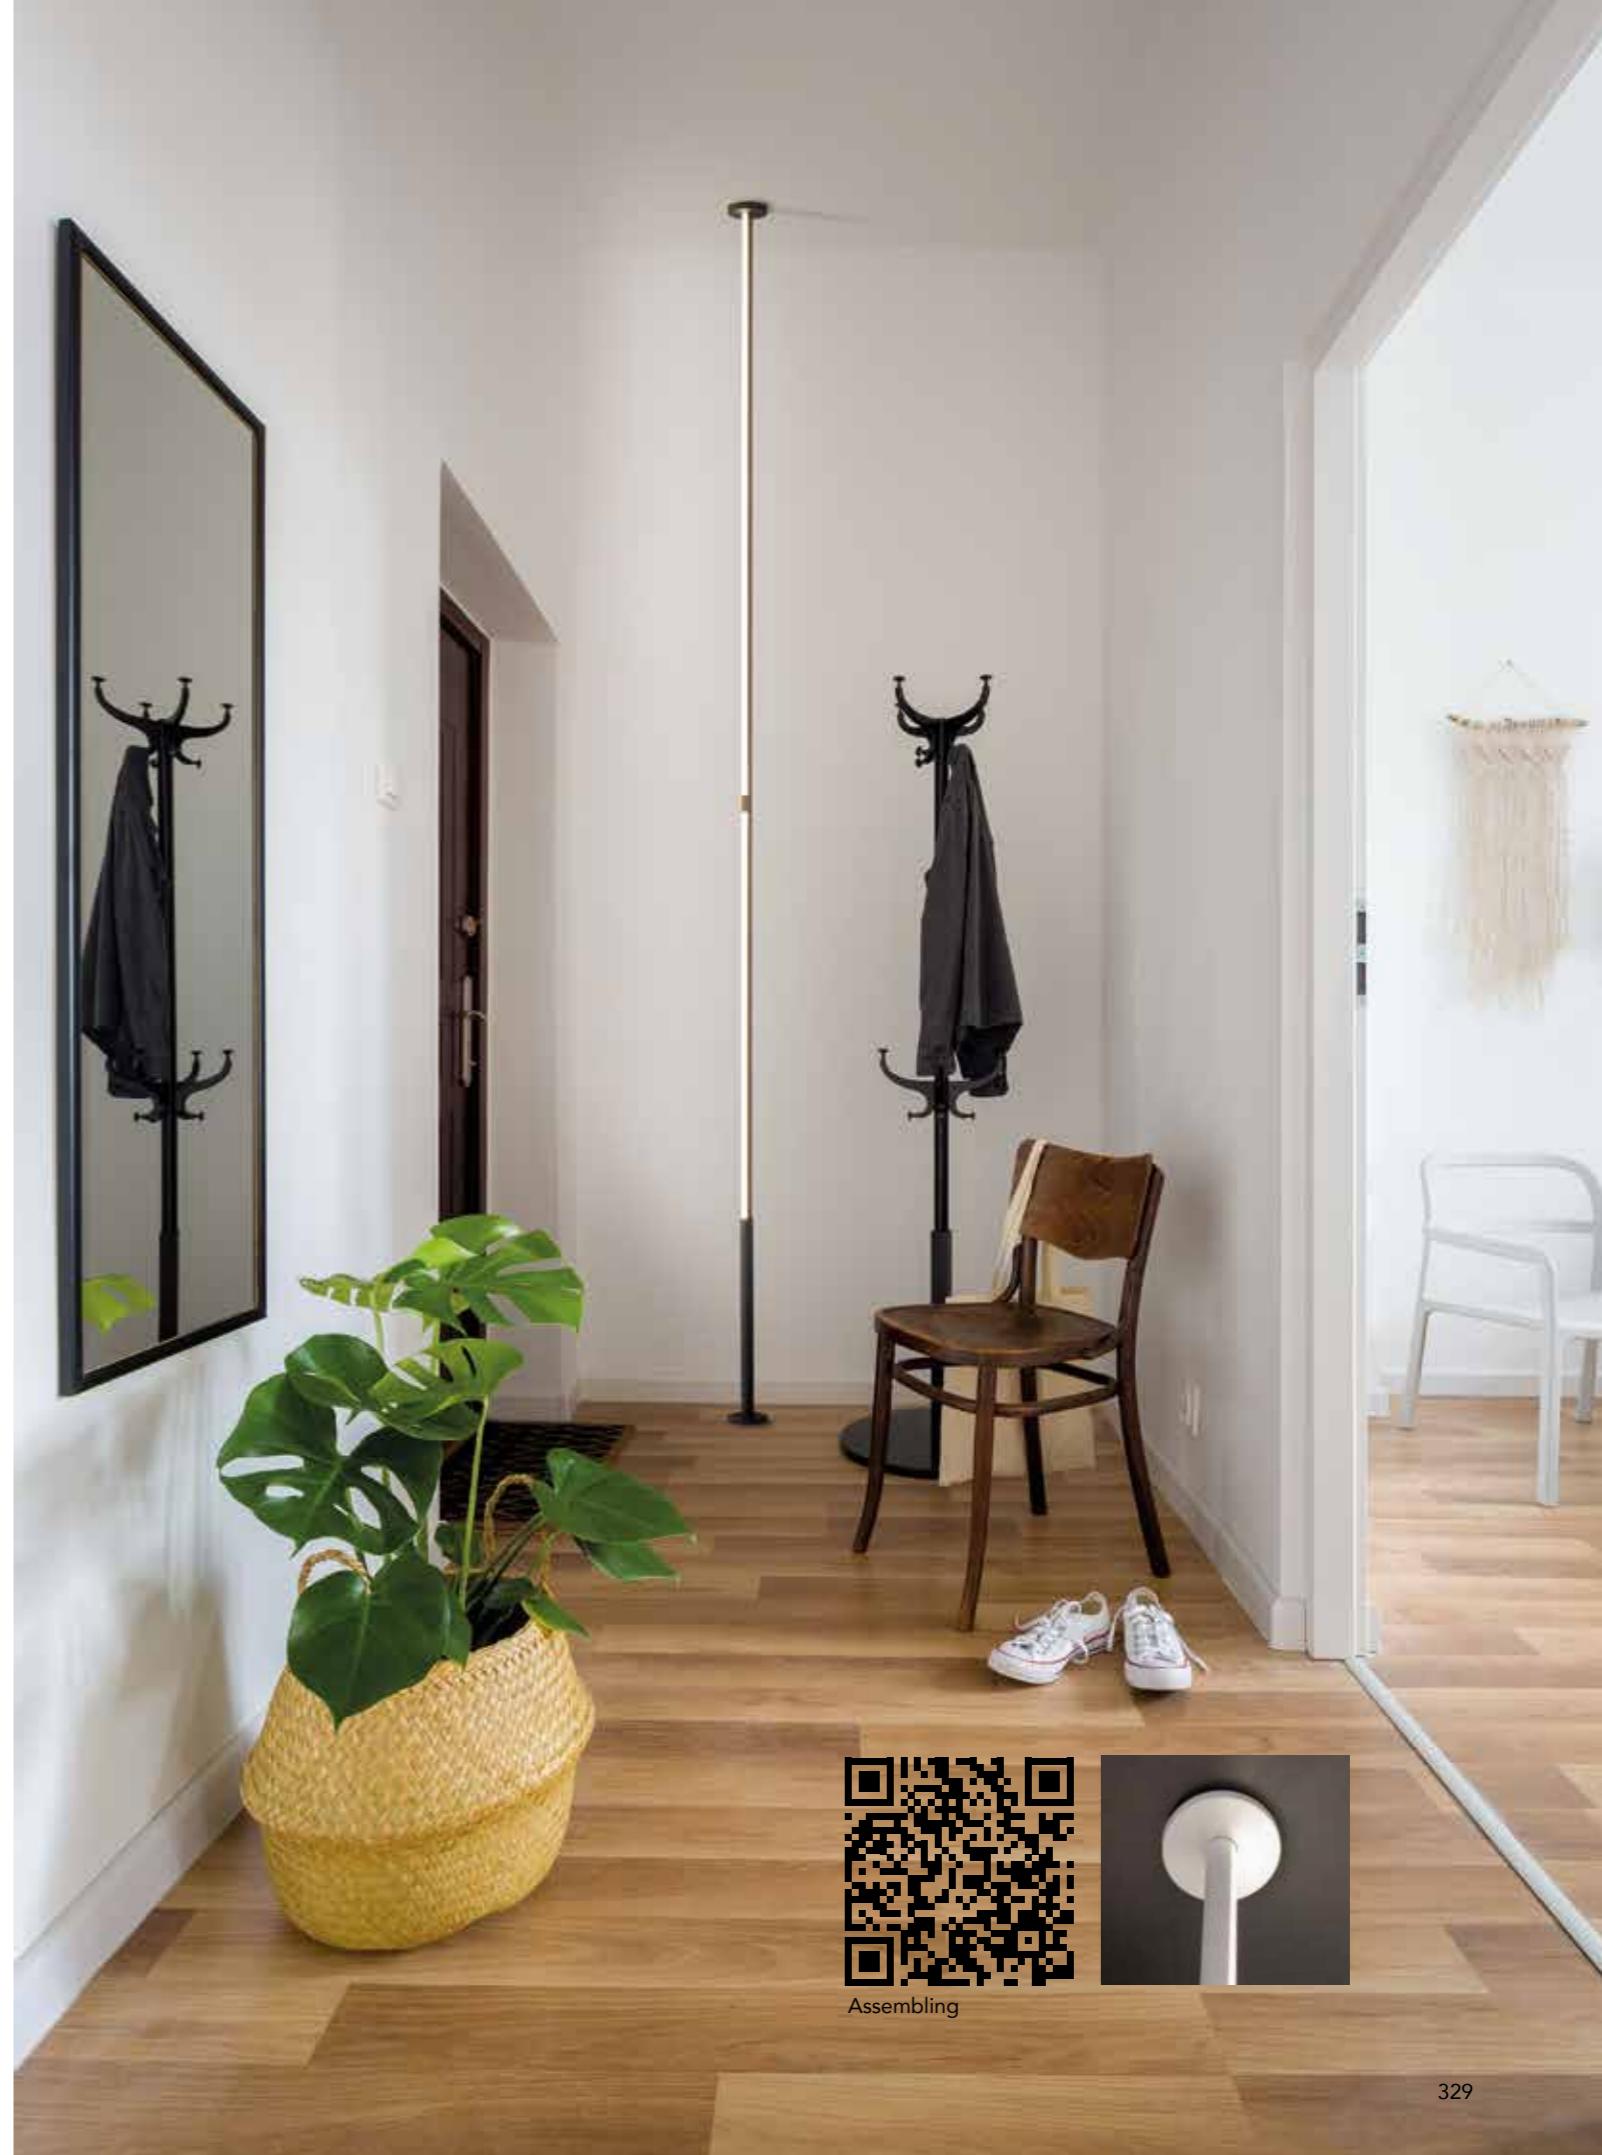

Assembling