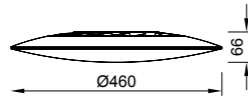

7978 Blanco-White
LED 50W 3000K 4150lm