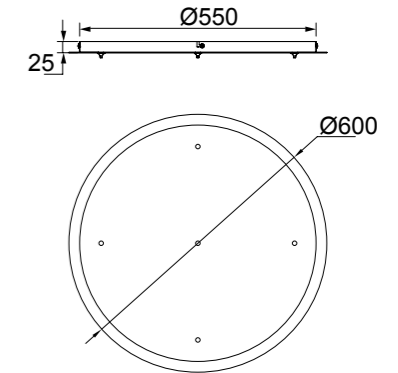

FLORÓN TECHO 5L - CEILING CUP 5L

- **8262**
  Blanco-White
- **8272**
  Cromo-Chrome
- **8267**
  Oro-Gold
- **8516**
  Negro-Black