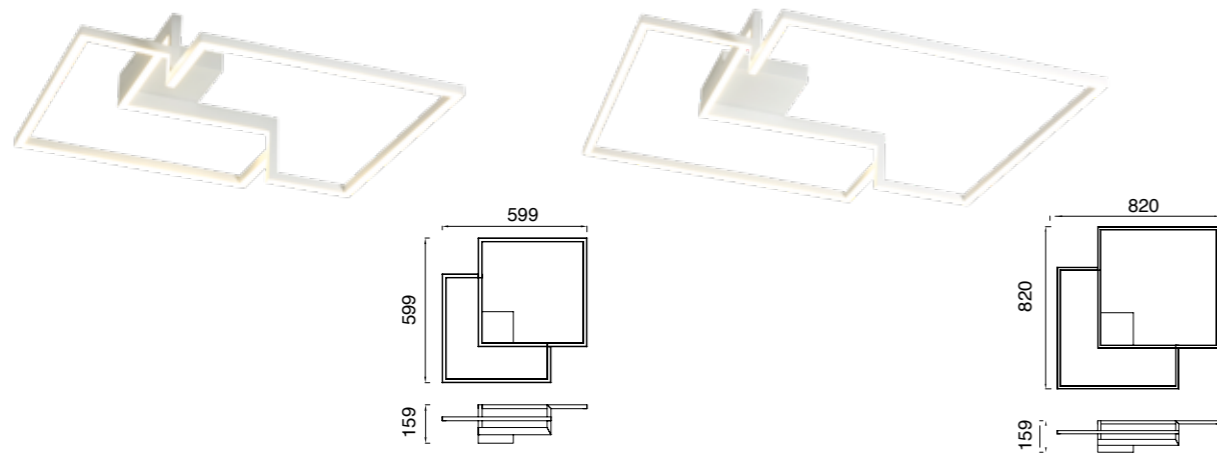

BOUTIQUE

Plafón-Ceiling lamp

7672 Negro-Black
LED 42,5W 3000K 2450lm

7686 Negro-Black
LED 79W 3000K 4250lm

7673 Negro-Black
LED 42,5W 3000K 2450lm
Dimmable Phase Cut

7687 Negro-Black
LED 79W 3000K 4250lm
Dimmable Phase Cut

7660 Blanco-White
LED 42,5W 3000K 2450lm

7684 Blanco-White
LED 79W 3000K 4250lm

7661 Blanco-White
LED 42,5W 3000K 2450lm
Dimmable Phase Cut

7685 Blanco-White
LED 79W 3000K 4250lm
Dimmable Phase Cut