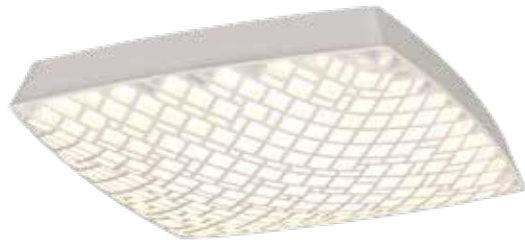

R00135

URBAN

by Santiago Sevillano Studio

URBAN

7886 Blanco-White
LED 56W 2700K-5000K 4000lm

7887 Negro-Black
LED 56W 2700K-5000K 4000lm

7888 Blanco-White
LED 80W 2700K-5000K 5200lm

7889 Negro-Black
LED 80W 2700K-5000K 5200lm