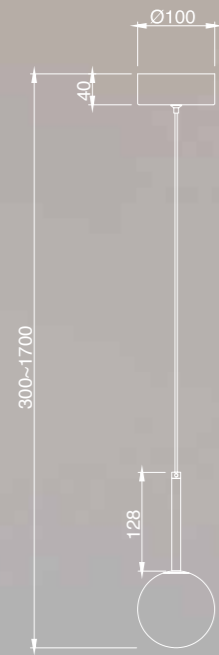

7634 Negro-Black
1LxG4 máx. 5W LED (incl)

7636 Negro-Black
1LxG4 máx. 5W LED (incl)