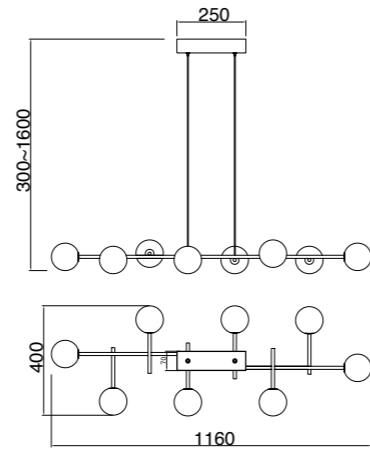

CAPUCCINA

Aplique-Wall lamp

7583 Negro-Black
LED 6W 3000K 530lm

CELLAR

by Santiago Sevillano Studio

7630 Negro-Black
11LxG4 máx. 5W LED (incl)

7631 Negro-Black
8LxG4 máx. 5W LED (incl)

R09243 LED G4 5W 3000K 500lm (incl)