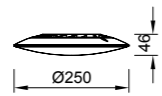

SLIM

7972 Blanco-White
LED 16W 3000K 1300lm