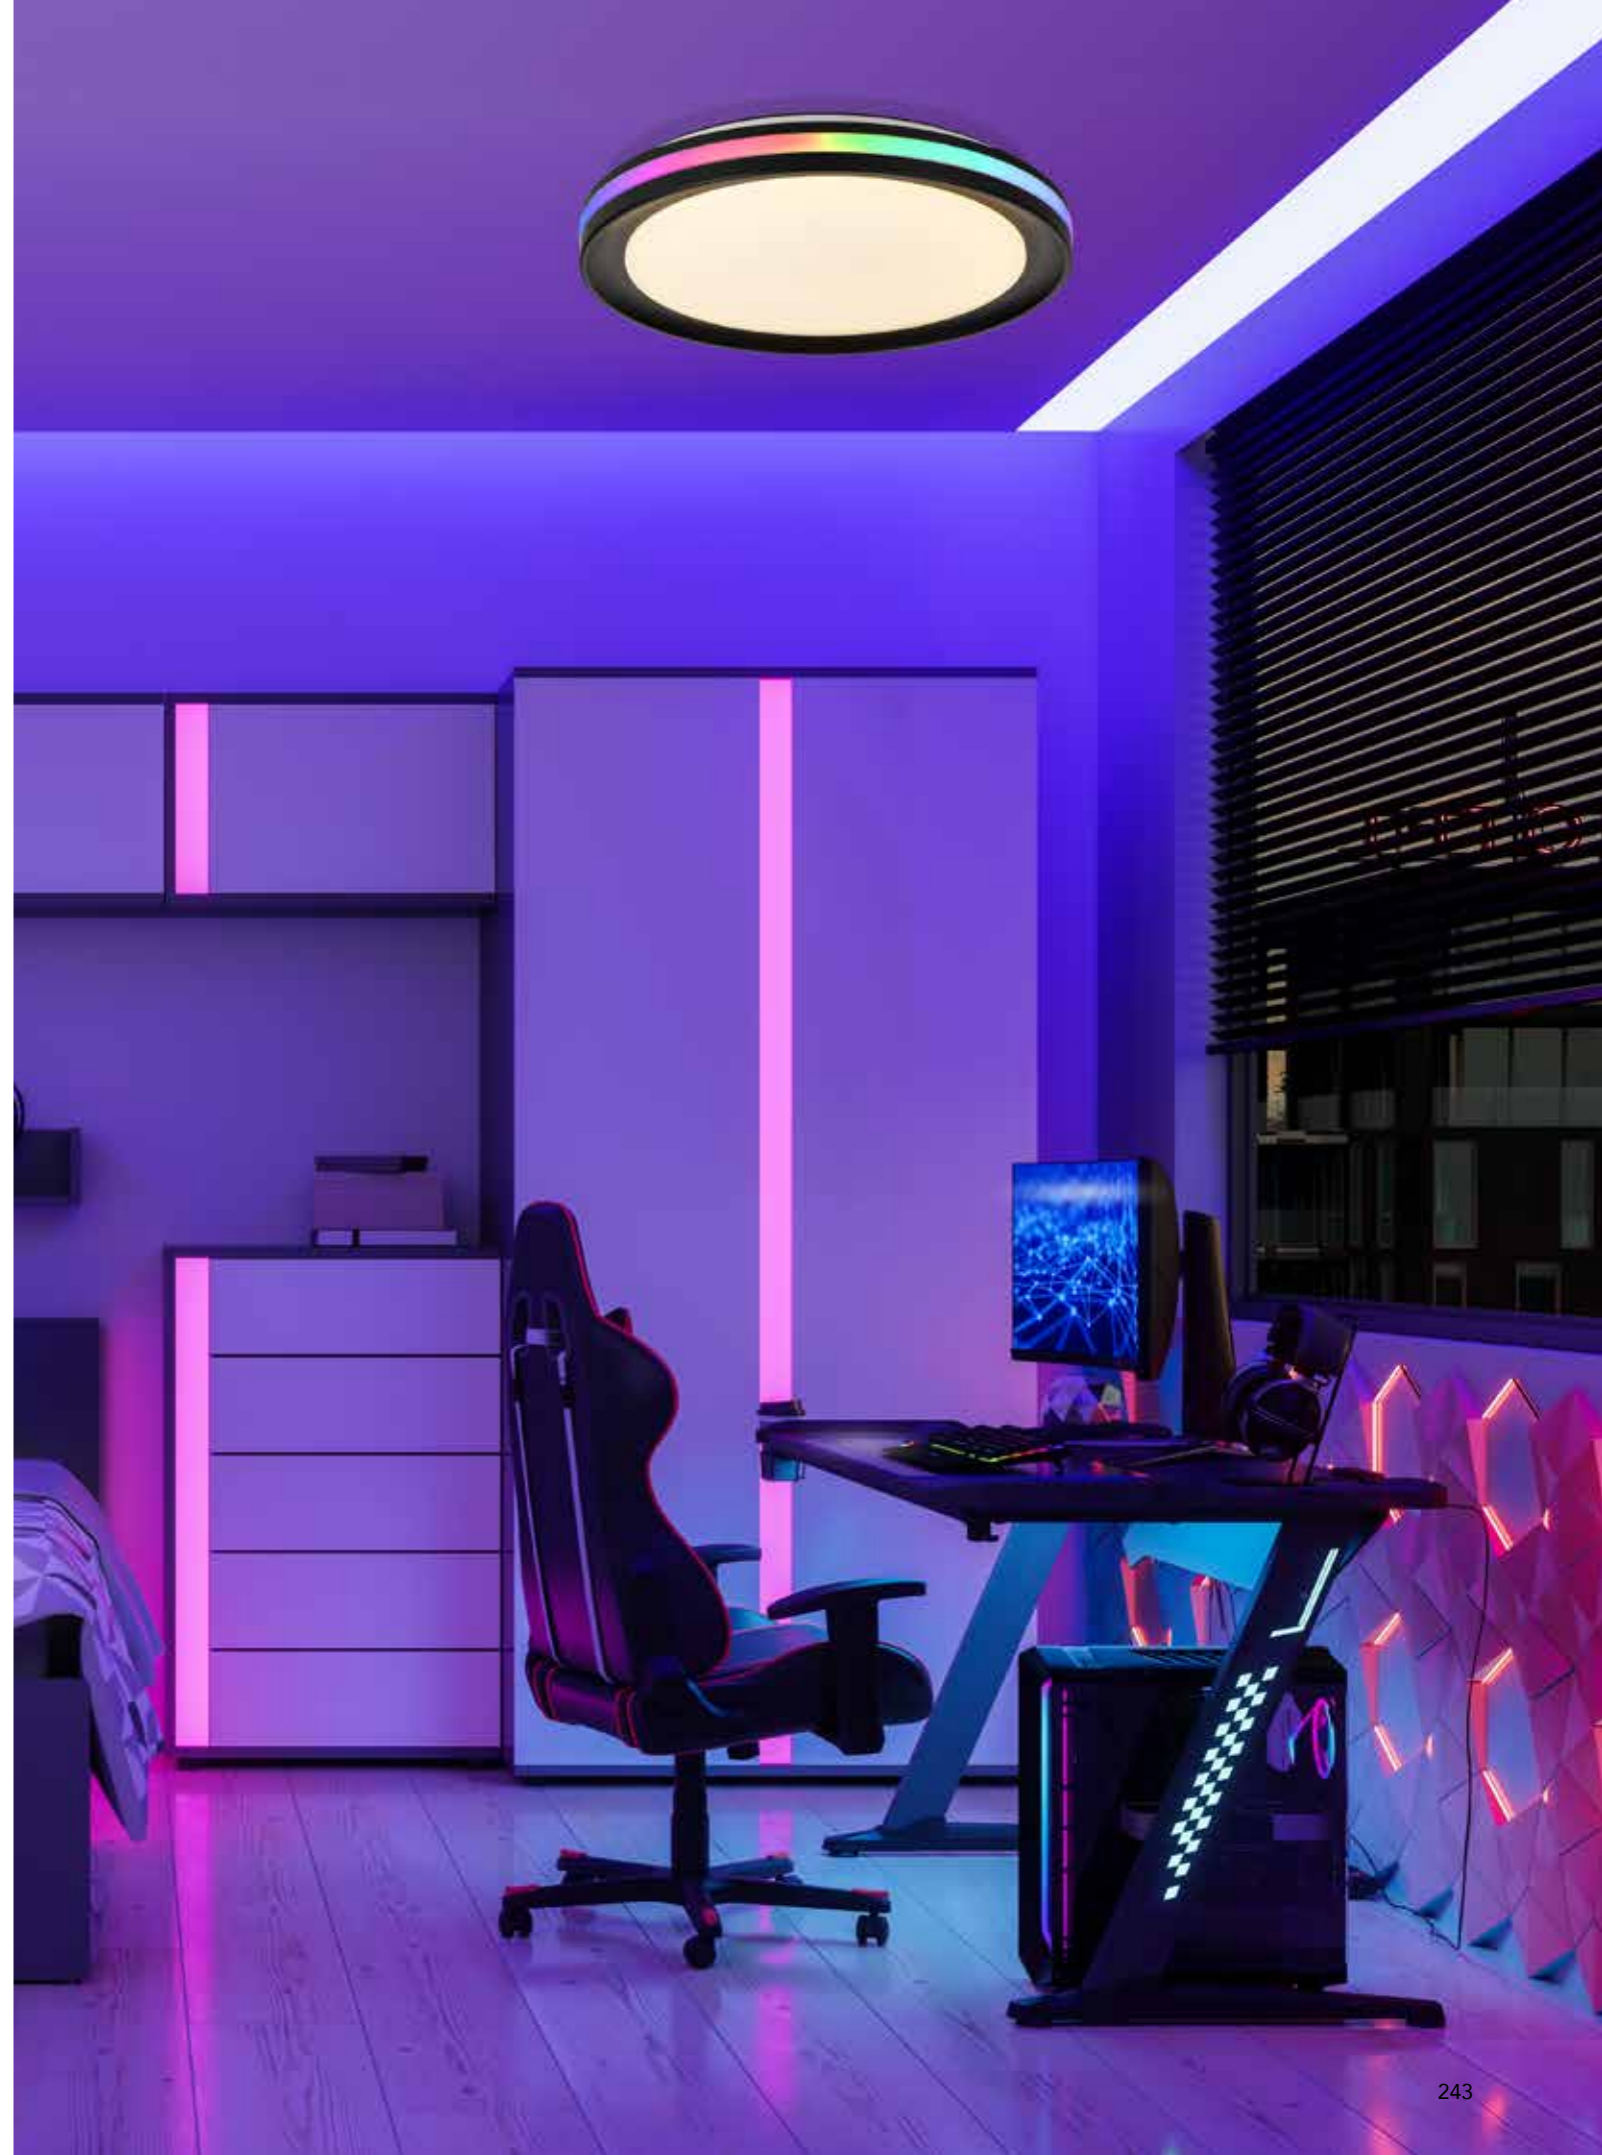

GAMER

8484 Blanco-White
LED RGB 30W 3000K-6500K 2000lm

8485 Negro-Black
LED RGB 30W 3000K-6500K 2000lm

R00138

MODO DE USO

Dimmable

PC/Acrílico-PC/Acrylic 220-240V~ 50/60Hz CRI≥ 80 -R00138 Incluido