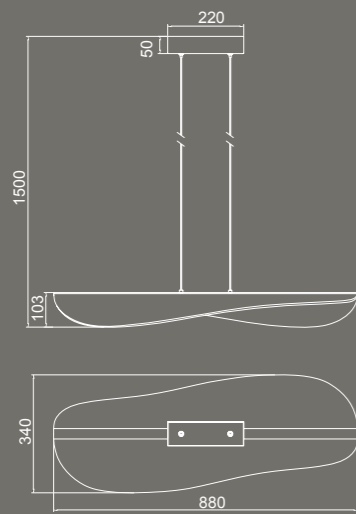

BIANCA

7765 Blanco-White
LED 50W 3000K 3000lm

7766 Blanco-White
LED 40W 3000K 2450lm

8209 Blanco-White Dimmable
LED 50W 3000K 3000lm

8210 Blanco-White Dimmable
LED 40W 3000K 2450lm