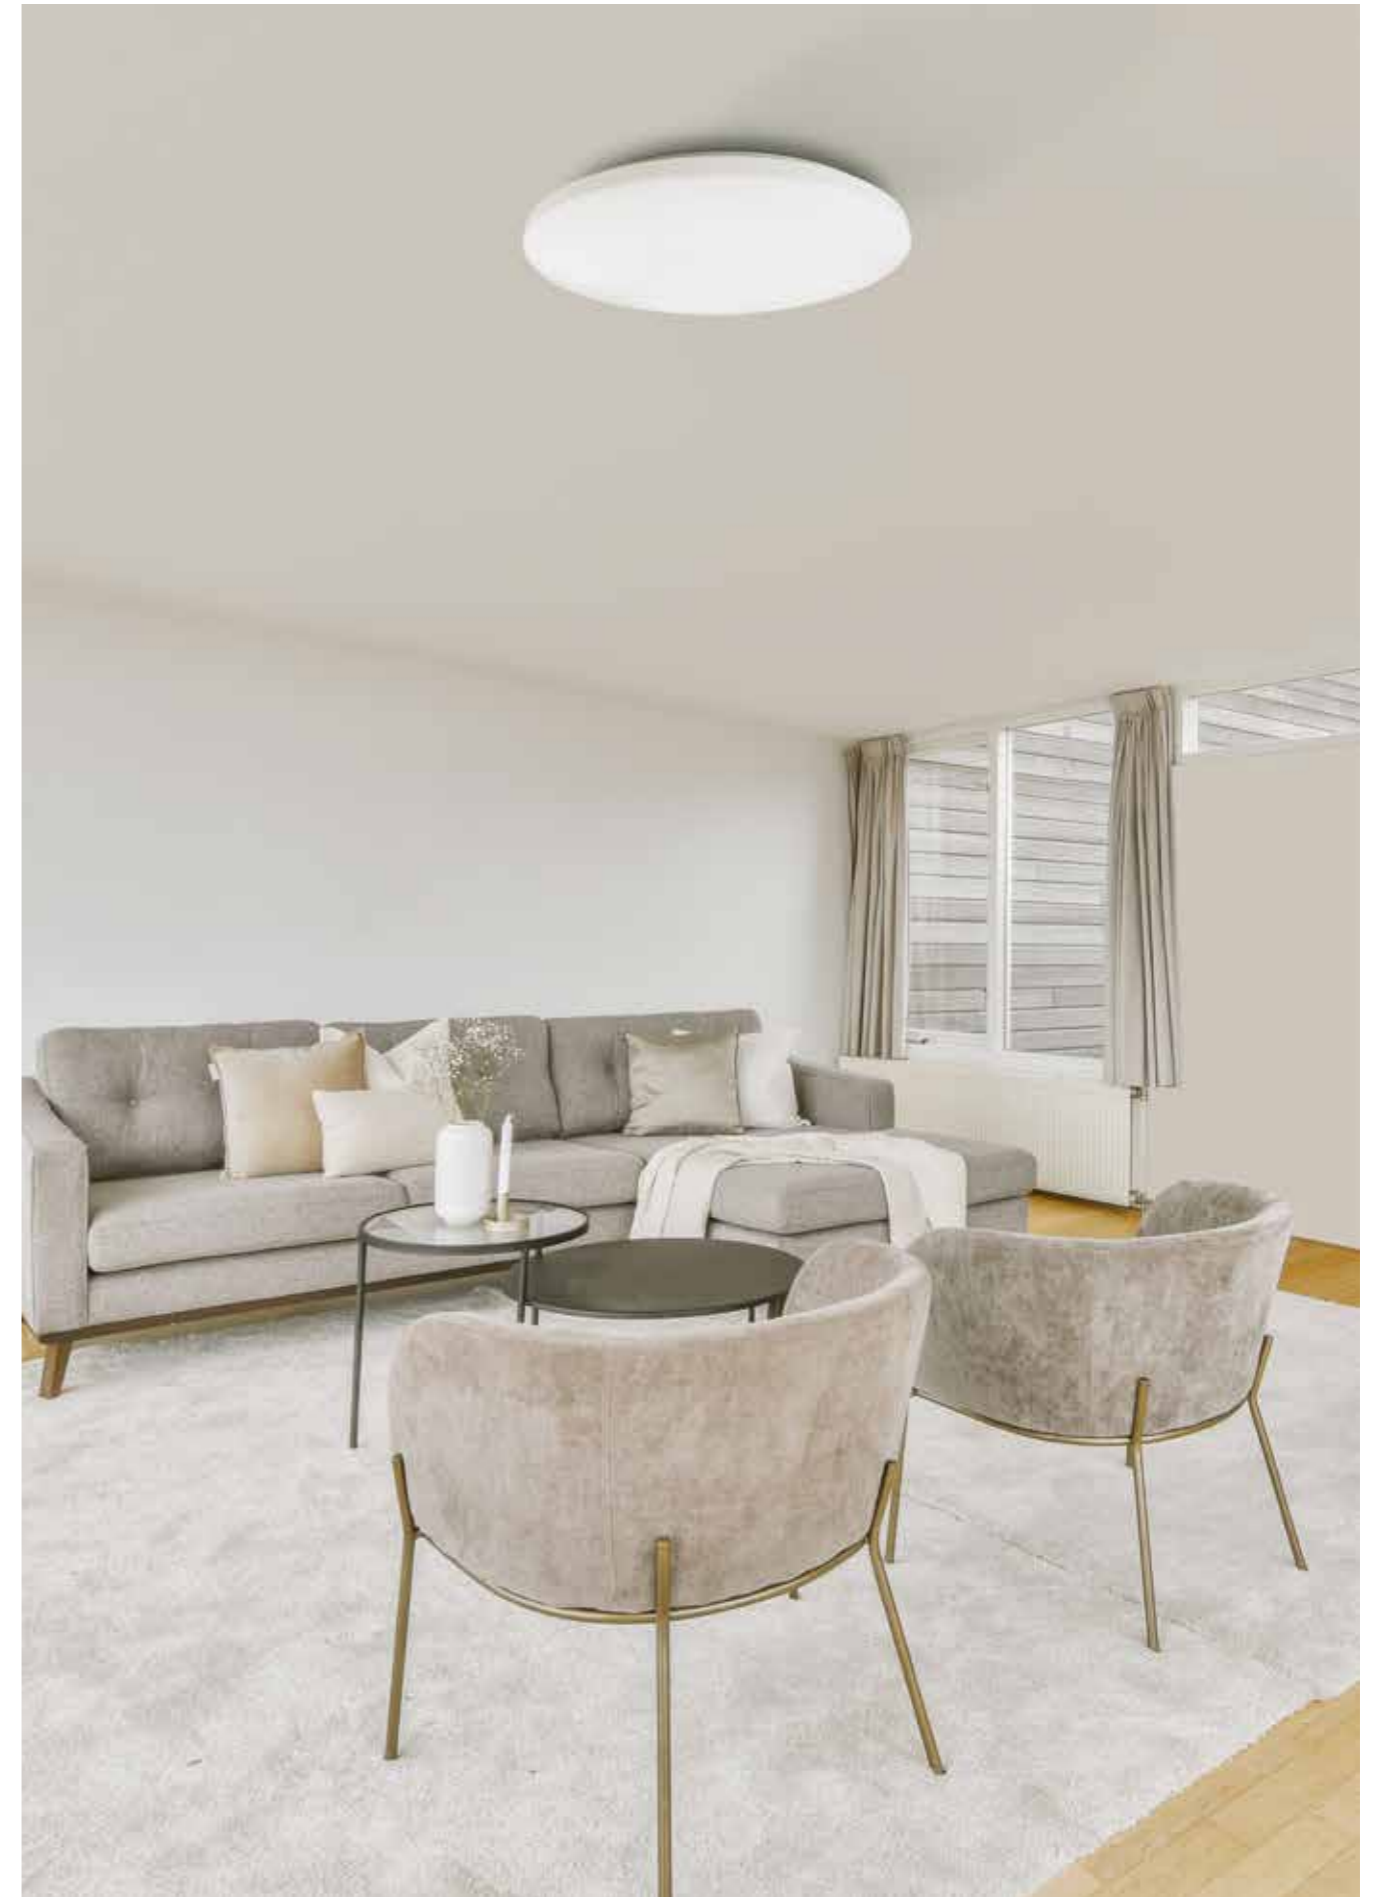

ZERO II

Plafón-Ceiling lamp

5940 Blanco-White
LED 50W 3000K 3700lm

5942 Blanco-White
LED 36W 3000K 2350lm

5944 Blanco-White
LED 24W 3000K 1600lm

5941 Blanco-White
LED 50W 5000K 3800lm

5943 Blanco-White
LED 36W 5000K 2450lm

5945 Blanco-White
LED 24W 5000K 1700lm

Metal/Acrílico-Metal/Acrylic 220-240V~ 50/60Hz