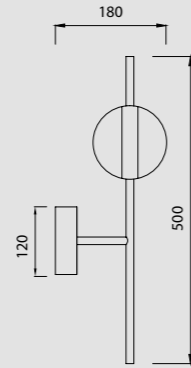

CUBA

7163 Oro/Negro-Gold/Black
LED 8W 3000K 600lm