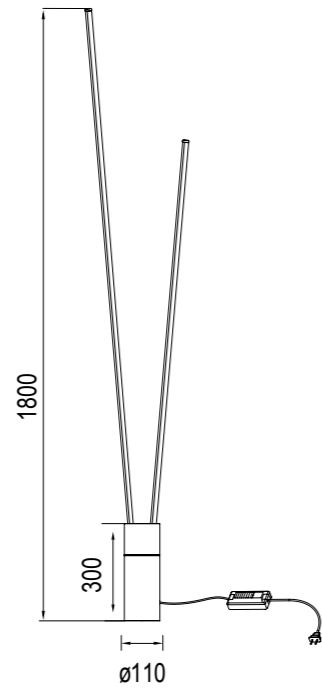

VERTICAL

Pie de Salón-Floor lamp

7345 Blanco-White
LED 44W 3000K 2600lm

7346 Negro-Black
LED 44W 3000K 2600lm