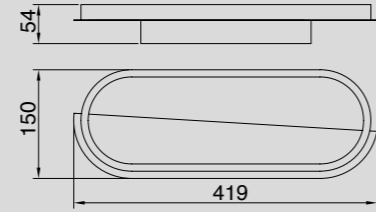

Acero/Steel 220-240V~ 50/60Hz CRI≥ 80

MÁRMOL

by Santiago Sevillano Studio

MÁRMOL

MÁRMOL

8502 Blanco-White
Decorado mármol/Decorated marble
LED 20W 3000K 1800lm

8503 Blanco-White
Decorado mármol/Decorated marble
LED 12W 3000K 1080lm