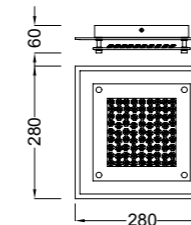

4580 Cromo-Chrome
LED 12W 4000K 1200lm

Espejo/Cristal-Mirror/Glass 100-240V~ 50/60Hz