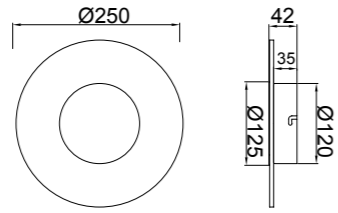

JEWEL

8073 Oro-Gold
LED 12W 3000K 750lm