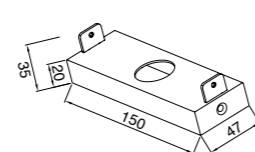

7676 Aplique +7714 Elevador
7676 Aplique

7674 Aplique +7713 Elevador
7676 Aplique
7676 Aplique

7674 Negro-Black
LED 49W 3000K 2740lm

7676 Negro-Black
LED 38,5W 3000K 2250lm

7678 Negro-Black
LED 21,5W 3000K 1130lm

7675 Negro-Black
LED 49W 3000K 2740lm
Dimmable Phase Cut

7677 Negro-Black
LED 38,5W 3000K 2250lm
Dimmable Phase Cut

7679 Negro-Black
LED 21,5W 3000K 1130lm
Dimmable Phase Cut

Accesorio elevador para hacer combinaciones
Lifting accessory for combinations

7713 Negro-Black

7714 Negro-Black

7715 Negro-Black

MODO DE USO