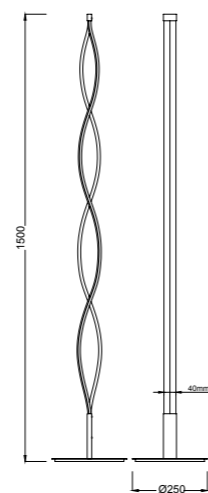

SÁHARA

4866 Plata cromo-Silver chrome
LED 28W 3000K 2200lm
Dimmable

4861 Plata cromo-Silver chrome
LED 20W 3000K 1470lm
Dimmable