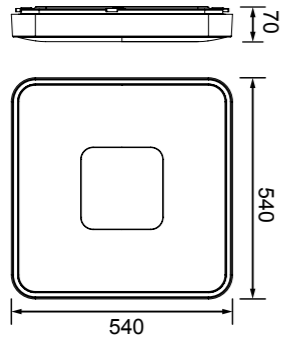

7926 Oro-Gold
LED 80W 2700K-5000K 3900lm