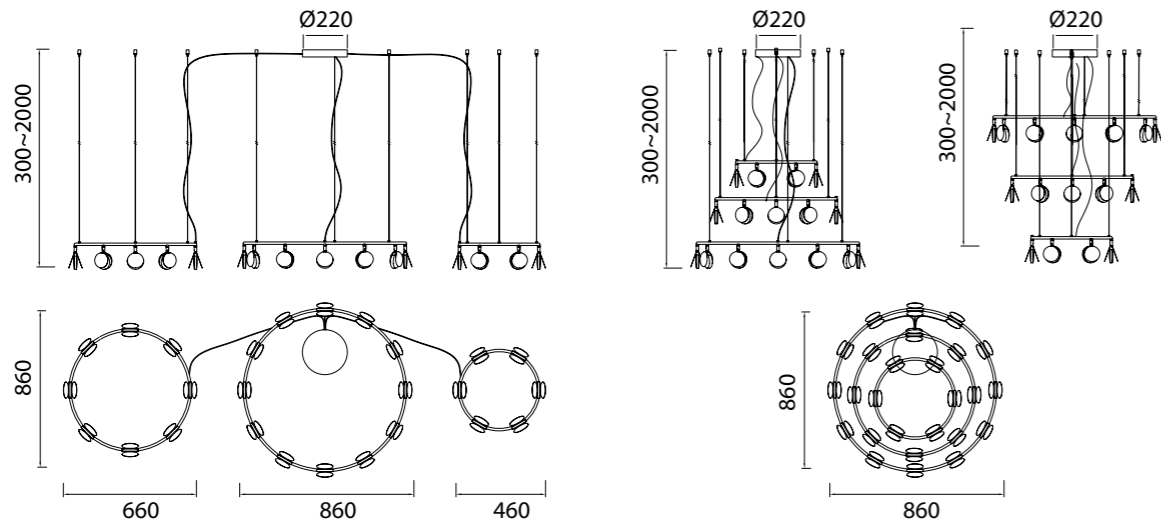

7235 Oro-Gold
LED 30W 3000K 2250lm

Metal-Metal 220-240V~ 50/60Hz CRI≥ 80 Registered N° 007663331-0006

SHELL

by Kuzurman Polina

SHELL

7355 Oro-Gold
LED 120W 3000K 6360lm

Metal-Metal 220-240V~ 50/60Hz CRI≥ 80