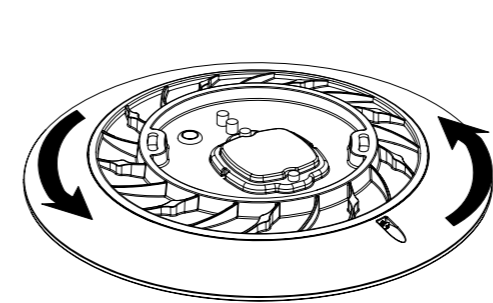

SLIM

7972 Blanco-White
LED 16W 3000K 1300lm

7971 Blanco-White
LED 16W 4000K 1400lm

7970 Blanco-White
LED 16W 5000K 1440lm

7975 Blanco-White
LED 24W 3000K 2050lm

7974 Blanco-White
LED 24W 4000K 2150lm

7973 Blanco-White
LED 24W 5000K 2200lm

7978 Blanco-White
LED 50W 3000K 4150lm

7977 Blanco-White
LED 50W 4000K 4250lm

7976 Blanco-White
LED 50W 5000K 4300lm

MODO DE USO