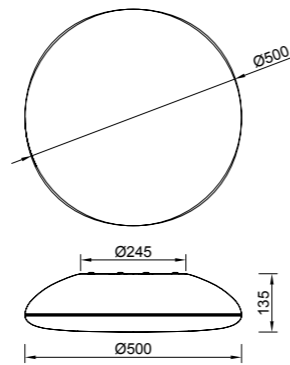

Bombillas recomendadas-Suggested bulbs

E27	K	LED	REF	DIMMABLE
	3000K	9W	R09234	
	4000K	9W	R09235	
	2700K	12W	R09251	Dimmable
	3000K	12W	R09252	Dimmable
	4000K	12W	R09253	Dimmable