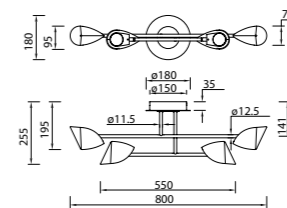

7582 Negro-Black
LED 30W 3000K 2100lm

Aluminio/Metal-Aluminium/Metal 220-240V~ 50/60Hz CRI≥ 80 Registered N°008635742-0007