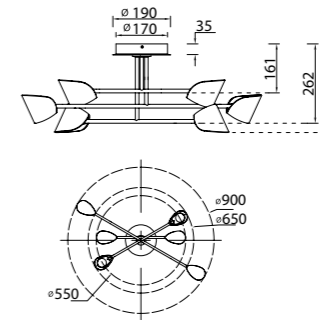

7581 Negro-Black
LED 45W 3000K 3200lm

7582 Negro-Black
LED 30W 3000K 2100lm