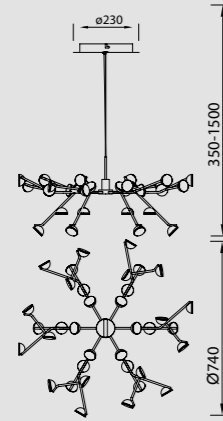

ADN

6260 Blanco mate-Matte white
LED 100W 3000K 7250lm

8651 Blanco mate-Matte white
LED 108W 3000K 7250lm
Dimmable