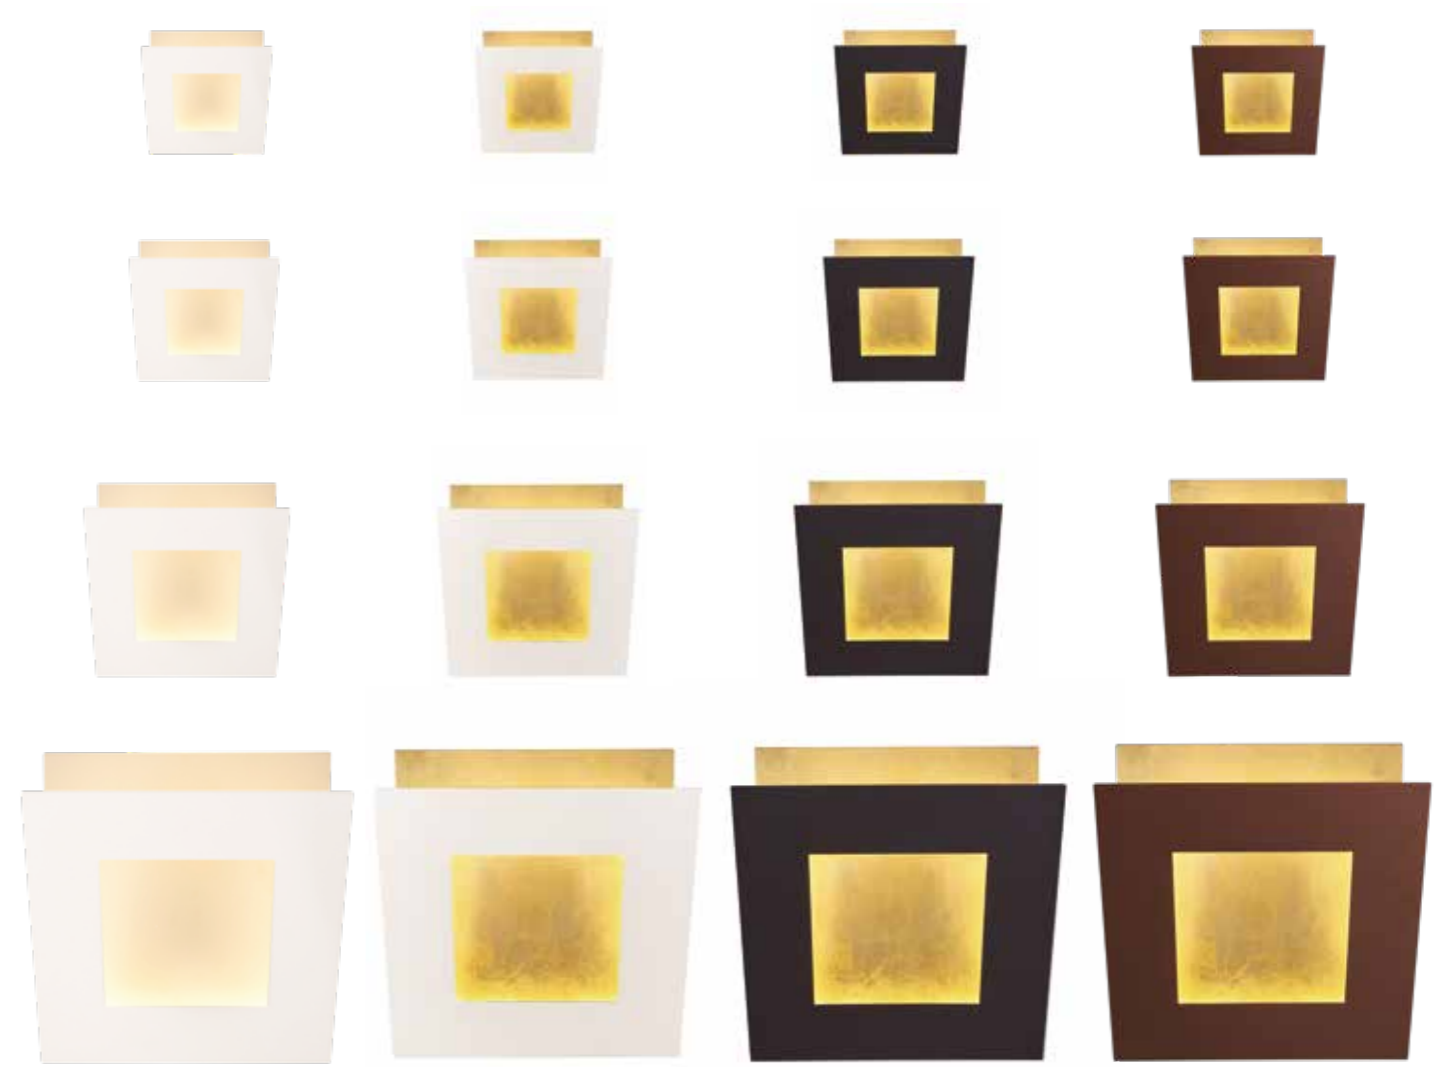

8163 Corten+oro-Corten+gold
LED 48W 3000K 3360lm

Aluminio-Aluminium 220-240V~ 50/60Hz CRI≥ 80

DALIA

DALIA

Aplique-Wall lamp

Aplique/Wall lamp

Blanco-White Blanco+Oro-White+Gold Negro+Oro-Black+Gold Corten+Oro-Corten+Gold