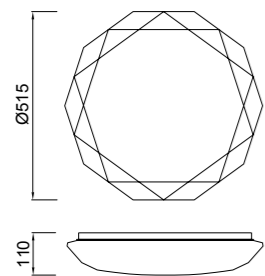

5971 Blanco-White
LED 36W 5000K 2700lm

Metal/Acrílico-Metal/Acrylic 220-240V~ 50/60Hz

QUATRO II

Plafón-Ceiling lamp

6242 Blanco-White
LED 60W 3000K 3800lm

6241 Blanco-White
LED 45W 3000K 2800lm

6240 Blanco-White
LED 30W 3000K 1800lm