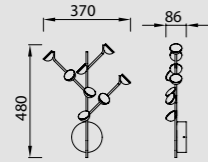

ADN

6264 Blanco mate-Matte white
LED 24W 3000K1600lm

6416 Blanco mate-Matte white
LED 72W 3000K 4600lm

8653 Blanco mate-Matte white
LED 72W 3000K 4600lm
Dimmable