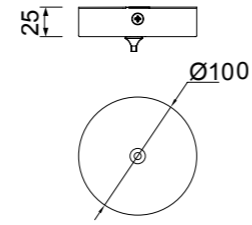

ELSA

FLORÓN DE TECHO 1L - CEILING CUP 1L

- **8260**
  Blanco-White
- **8270**
  Cromo-Chrome
- **8265**
  Oro-Gold
- **8514**
  Negro-Black