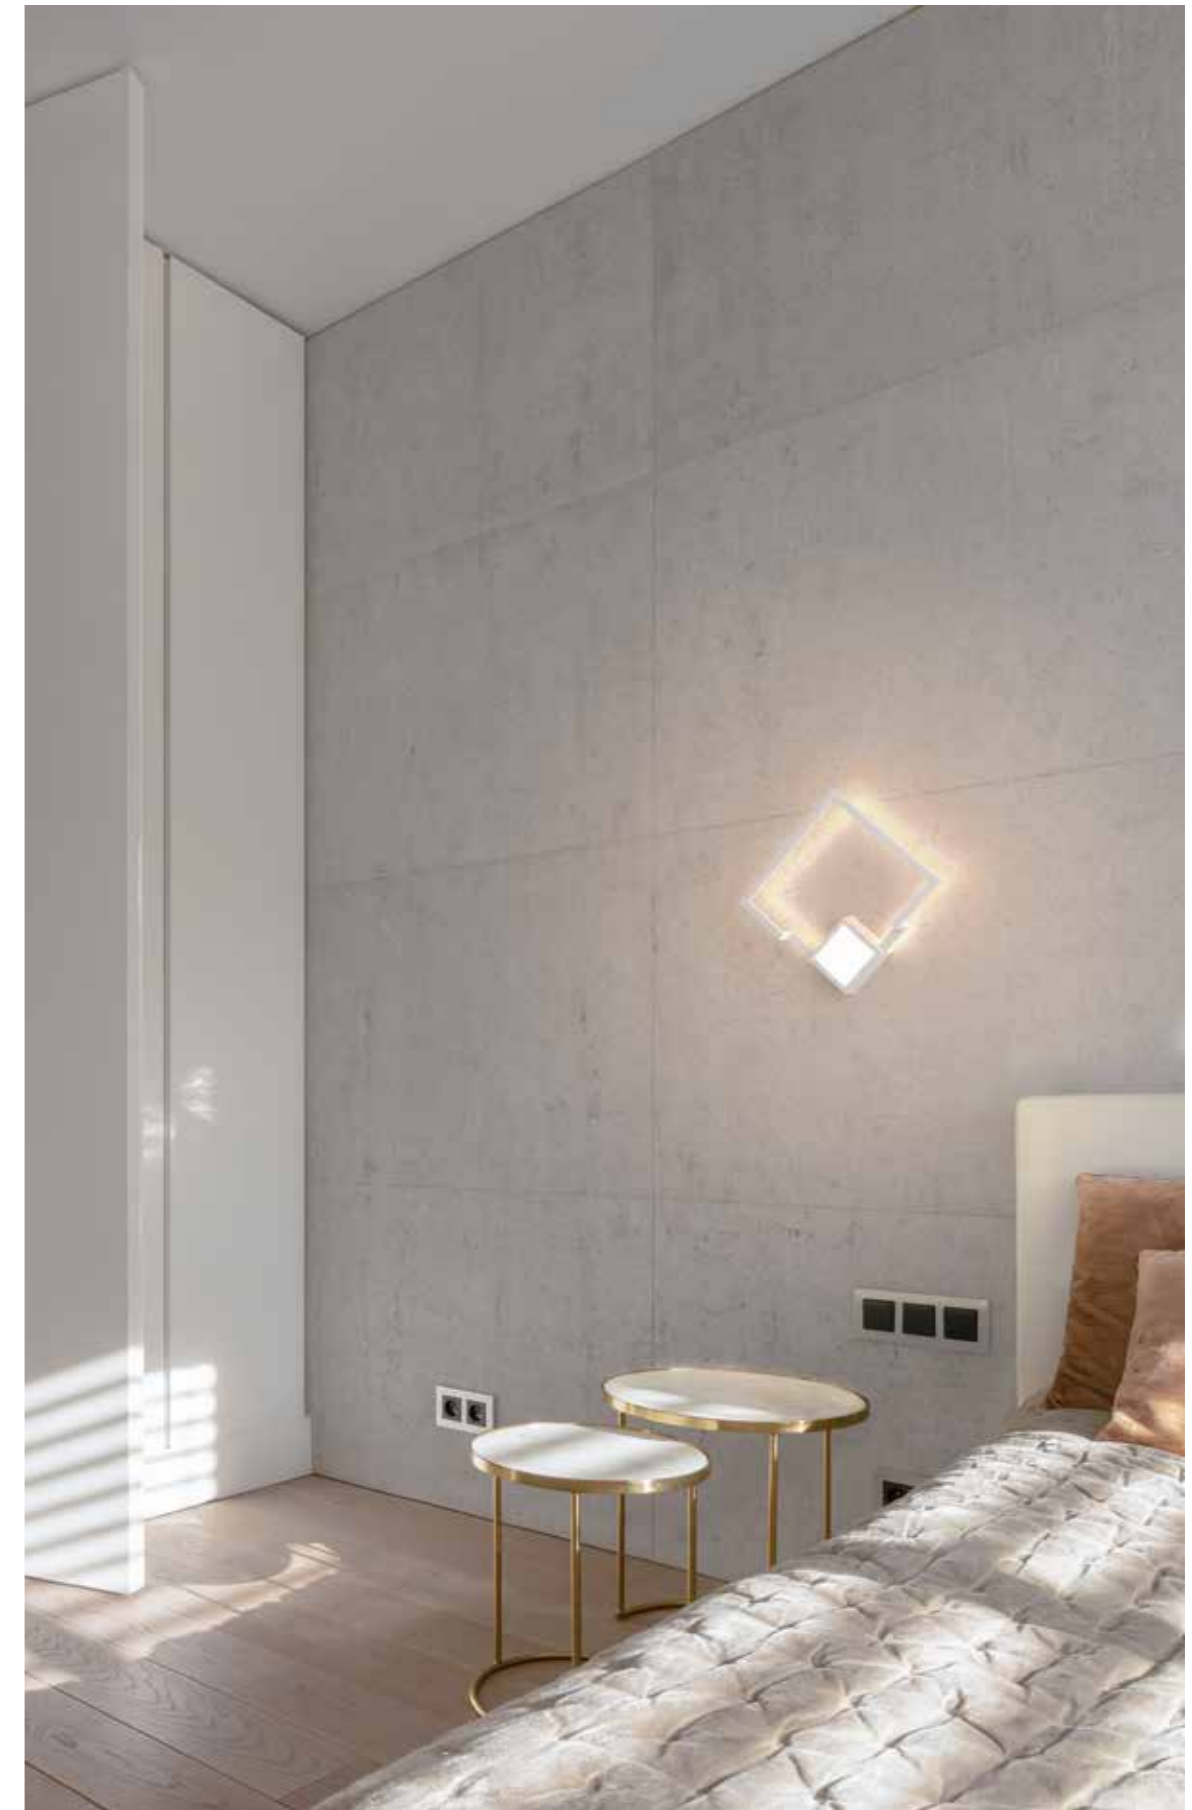

Aluminio/Metal-Aluminium/Metal 220-240V~ 50/60Hz CRI≥ 80 Registered N° 008635742-0005