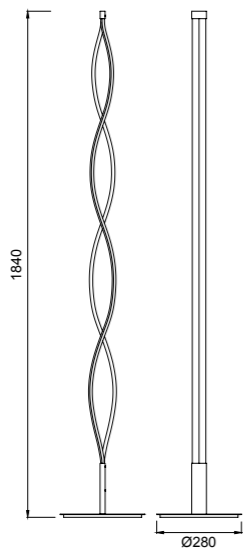

SÁHARA

4866 Plata cromo-Silver chrome
LED 28W 3000K 2200lm
Dimmable

4861 Plata cromo-Silver chrome
LED 20W 3000K 1470lm
Dimmable