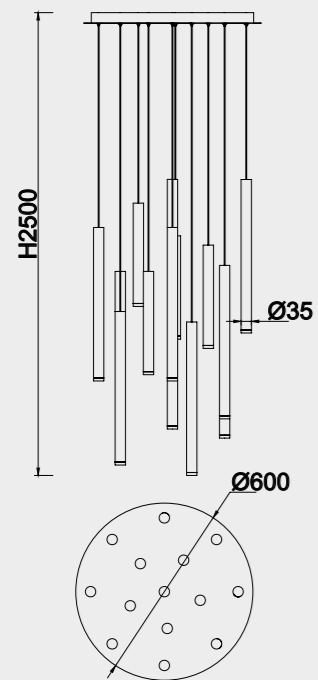

CALA

by Mantra Team

8084 Multicolor-Multicolour
LED 84W 3000K 5880lm

- 4 × Blanco-White
- 4 × Negro-Black
- 3 × Oro-Gold
- 3 × Corten-Corten

Color cable-Color wire
Transparente-Transparent

Longitud cable-Wire length
14 x 2m