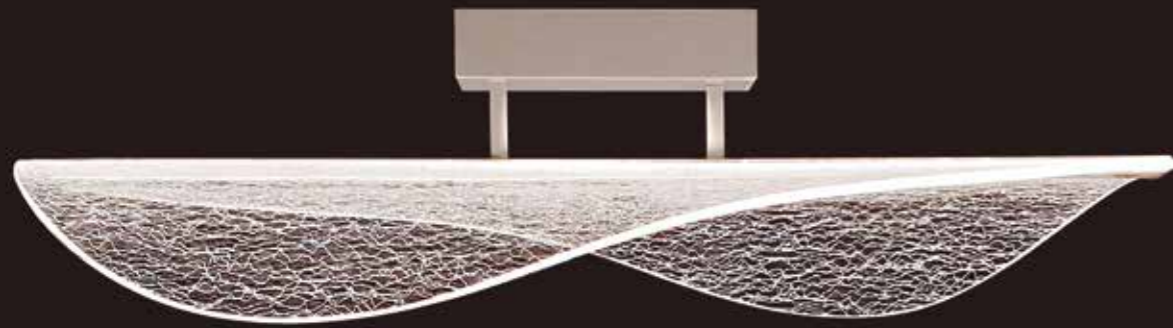

BIANCA

7835 Blanco-White
LED 40W 3000K 2450lm