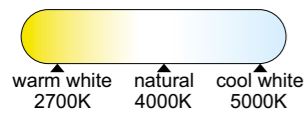

HIMALAYA

Plafón-Ceiling lamp

7963 Blanco-White
LED 80W 2700K-5000K 3500lm

7964 Madera-Wood
LED 80W 2700K-5000K 3500lm

7965 Negro-Black
LED 80W 2700K-5000K 3500lm

R00129