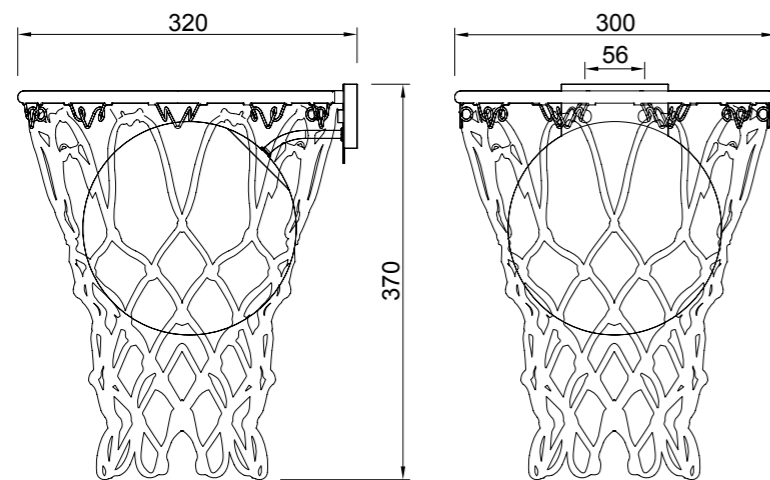

BASKETBALL

by Privalov Andrey

BASKETBALL

7242 Blanco mate-Matt white
1L x E27 (no incl)

7243 Negra mate-Matt black
1L x E27 (no incl)

7244 Rojo mate-Matt red
1L x E27 (no incl)

Metal/Nailon-Metal/Nylon 100-240V~ 50/60Hz E27 no incl máx.20W LED Registered N° 007663331-0027