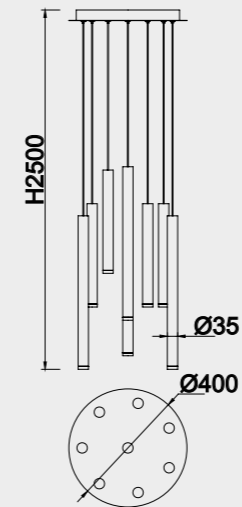

8082 Multicolor-Multicolour
LED 48W 3000K 3360lm

- 2 × Blanco-White
- 2 × Negro-Black
- 2 × Oro-Gold
- 2 × Corten-Corten

Color cable-Color wire
Transparente-Transparent

Longitud cable-Wire length
8 x 2m