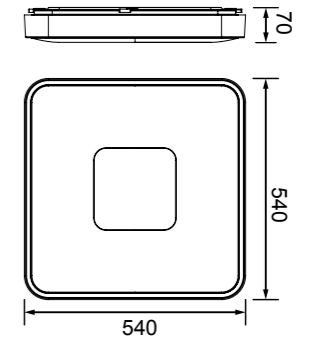

7916 Blanco-White
LED 100W 2700K-5000K 4900lm