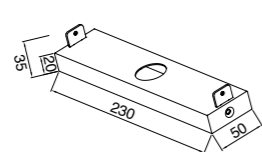

7676 Aplique +7714 Elevador
7676 Aplique

7674 Aplique +7713 Elevador
7676 Aplique
7676 Aplique

7674 Negro-Black
LED 49W 3000K 2740lm

7676 Negro-Black
LED 38,5W 3000K 2250lm

7678 Negro-Black
LED 21,5W 3000K 1130lm

7675 Negro-Black
LED 49W 3000K 2740lm
Dimmable Phase Cut

7677 Negro-Black
LED 38,5W 3000K 2250lm
Dimmable Phase Cut

7679 Negro-Black
LED 21,5W 3000K 1130lm
Dimmable Phase Cut

Accesorio elevador para hacer combinaciones
Lifting accessory for combinations

7713 Negro-Black

7714 Negro-Black

7715 Negro-Black

MODO DE USO