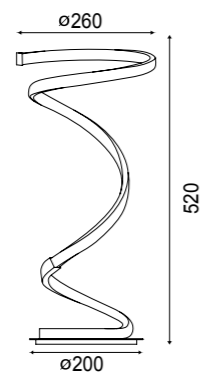

HELIX

by Santiago Sevillano Studio

HELIX

Sobremesa-Table lamp

6103 Plata cromo-Silver chrome
LED 20W 3000K 1600lm

6104 Negro-Black
LED 20W 3000K 1600lm

Aluminio/Acero/Acrílico-Aluminum/Steel/Acrylic 220-240V~ 50/60Hz CRI≥ 80 Registered N° 004721413-001