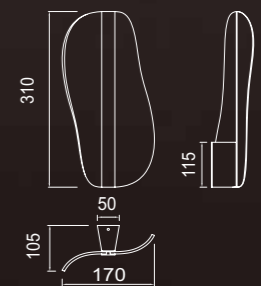

7836 Blanco-White
LED 12W 3000K 700lm