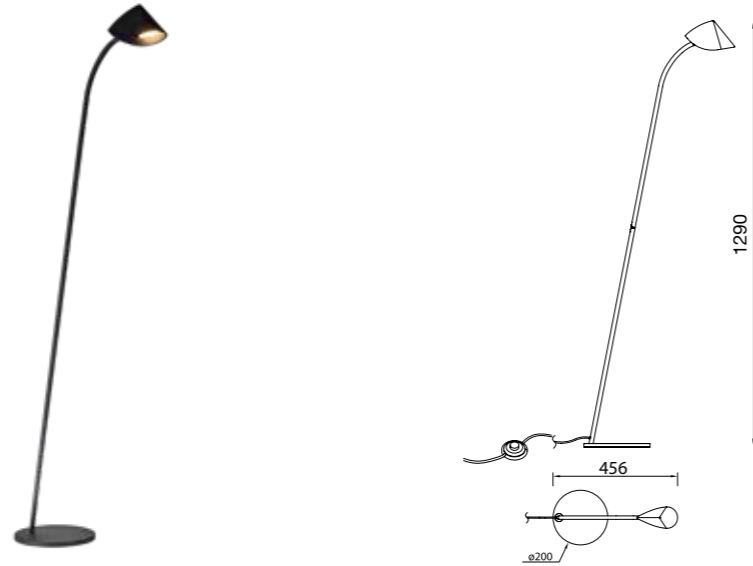

CAPUCCINA

7585 Negro-Black
LED 8,5W 3000K 600lm

7584 Negro-Black
LED 8,5W 3000K 610lm