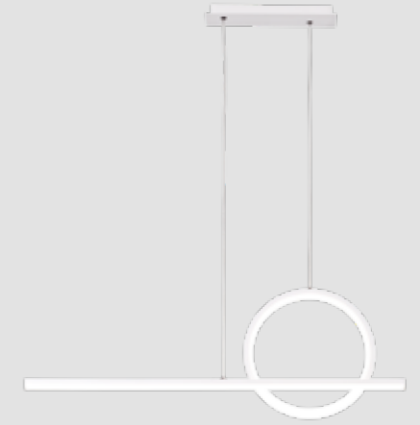

7190 Blanco-White
LED 50W 3000K 4000lm

7140 Negro-Black
LED 50W 3000K 4000lm

7142 Negro-Black
LED 30W 3000K 2400lm

7192 Blanco-White
LED 30W 3000K 2400lm

7191 Blanco-White
LED 48W 3000K 3840lm

7141 Negro-Black
LED 48W 3000K 3840lm