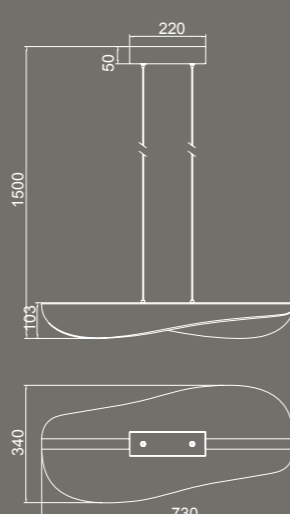

BIANCA

7765 Blanco-White
LED 50W 3000K 3000lm

7766 Blanco-White
LED 40W 3000K 2450lm

8209 Blanco-White Dimmable
LED 50W 3000K 3000lm

8210 Blanco-White Dimmable
LED 40W 3000K 2450lm