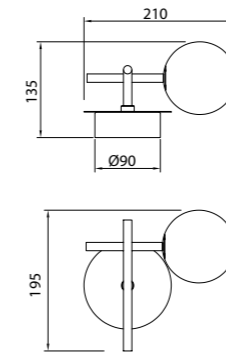

7634 Negro-Black
1LxG4 máx. 5W LED (incl)

7636 Negro-Black
1LxG4 máx. 5W LED (incl)

7635 Negro-Black
2LxG4 máx. 5W LED (incl)