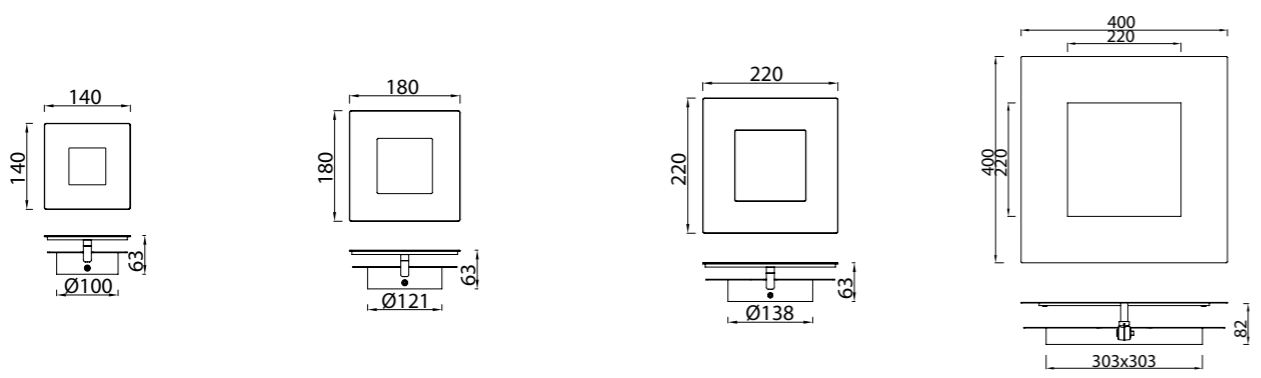

REFERENCE	K	LED WATT	LUMENS	FINISH	SIZES	MOTION-ROTATE
8110	3000K	12W	840lm	Blanco-White	140 x 140	
8111	3000K	12W	840lm	Blanco+Oro-White+Gold	140 x 140	
8112	3000K	12W	840lm	Negro+Oro-Black+Gold	140 x 140	
8113	3000K	12W	840lm	Corten+Oro-Corten+Gold	140 x 140	
8114	3000K	18W	1260lm	Blanco-White	180 x 180	
8115	3000K	18W	1260lm	Blanco+Oro-White+Gold	180 x 180	
8116	3000K	18W	1260lm	Negro+Oro-Black+Gold	180 x 180	
8117	3000K	18W	1260lm	Corten+Oro-Corten+Gold	180 x 180	
8118	3000K	24W	1680lm	Blanco-White	220 x 220	
8119	3000K	24W	1680lm	Blanco+Oro-White+Gold	220 x 220	
8120	3000K	24W	1680lm	Negro+Oro-Black+Gold	220 x 220	
8121	3000K	24W	1680lm	Corten+Oro-Corten+Gold	220 x 220	
8143	3000K	40W	2800lm	Blanco-White	400 x 400	
8144	3000K	40W	2800lm	Blanco+Oro-White+Gold	400 x 400	
8145	3000K	40W	2800lm	Negro+Oro-Black+Gold	400 x 400	
8146	3000K	40W	2800lm	Corten+Oro-Corten+Gold	400 x 400