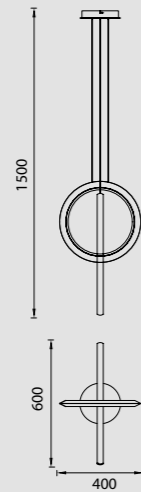

7190 Blanco-White
LED 50W 3000K 4000lm

7140 Negro-Black
LED 50W 3000K 4000lm

7142 Negro-Black
LED 30W 3000K 2400lm

7192 Blanco-White
LED 30W 3000K 2400lm

7191 Blanco-White
LED 48W 3000K 3840lm

7141 Negro-Black
LED 48W 3000K 3840lm