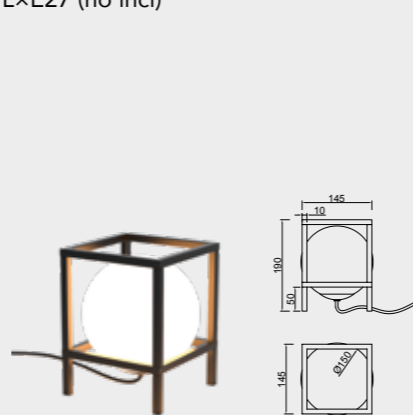

7612 Negro-Black
1LxE27 (no incl)