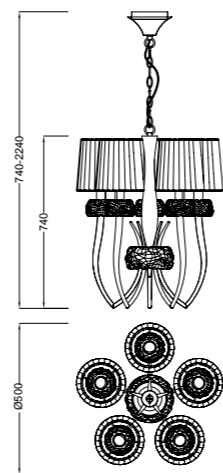

LOEWE

4732 Cuero/Blanco-Antique brass/White
5 x E14 máx. 20W LED (no incl)