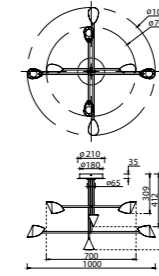

7585 Negro-Black
LED 8,5W 3000K 600lm

7584 Negro-Black
LED 8,5W 3000K 610lm

7587 Negro-Black
LED 8,5W 3000K 610lm

7578 Negro-Black
LED 61,5W 3000K 4000lm

7579 Negro-Black
LED 45W 3000K 3100lm

7580 Negro-Black
LED 44,5W 3000K 3100lm