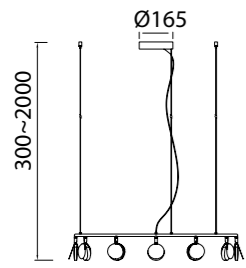

7356 Oro-Gold
LED 70W 3000K 3710lm

Metal-Metal 220-240V~ 50/60Hz CRI≥ 80