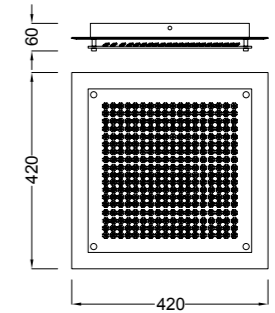

4582 Cromo-Chrome
LED 21W 4000K 2100lm