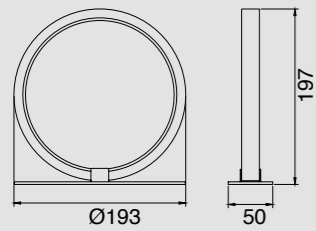

8598 Blanco-White
LED 8W 3000K 640lm

8594 Negro-Black
LED 8W 3000K 640lm