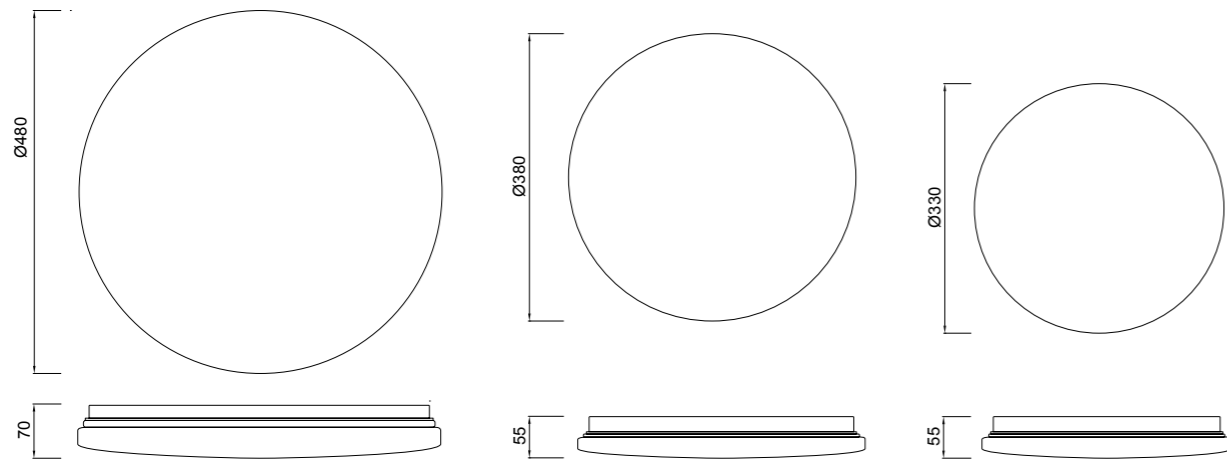

5940 Blanco-White
LED 50W 3000K 3700lm

5942 Blanco-White
LED 36W 3000K 2350lm

5944 Blanco-White
LED 24W 3000K 1600lm

5941 Blanco-White
LED 50W 5000K 3800lm

5943 Blanco-White
LED 36W 5000K 2450lm

5945 Blanco-White
LED 24W 5000K 1700lm

Metal/Acrílico-Metal/Acrylic 220-240V~ 50/60Hz