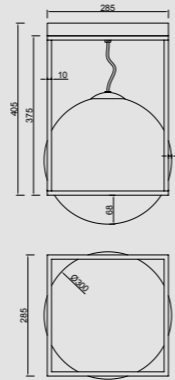

7605 Negro-Black
1LxE27 (no incl)