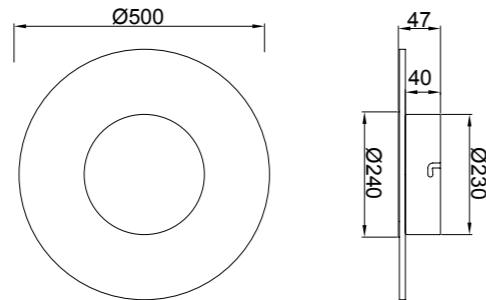

8075 Oro-Gold
LED 30W 3000K 1600lm