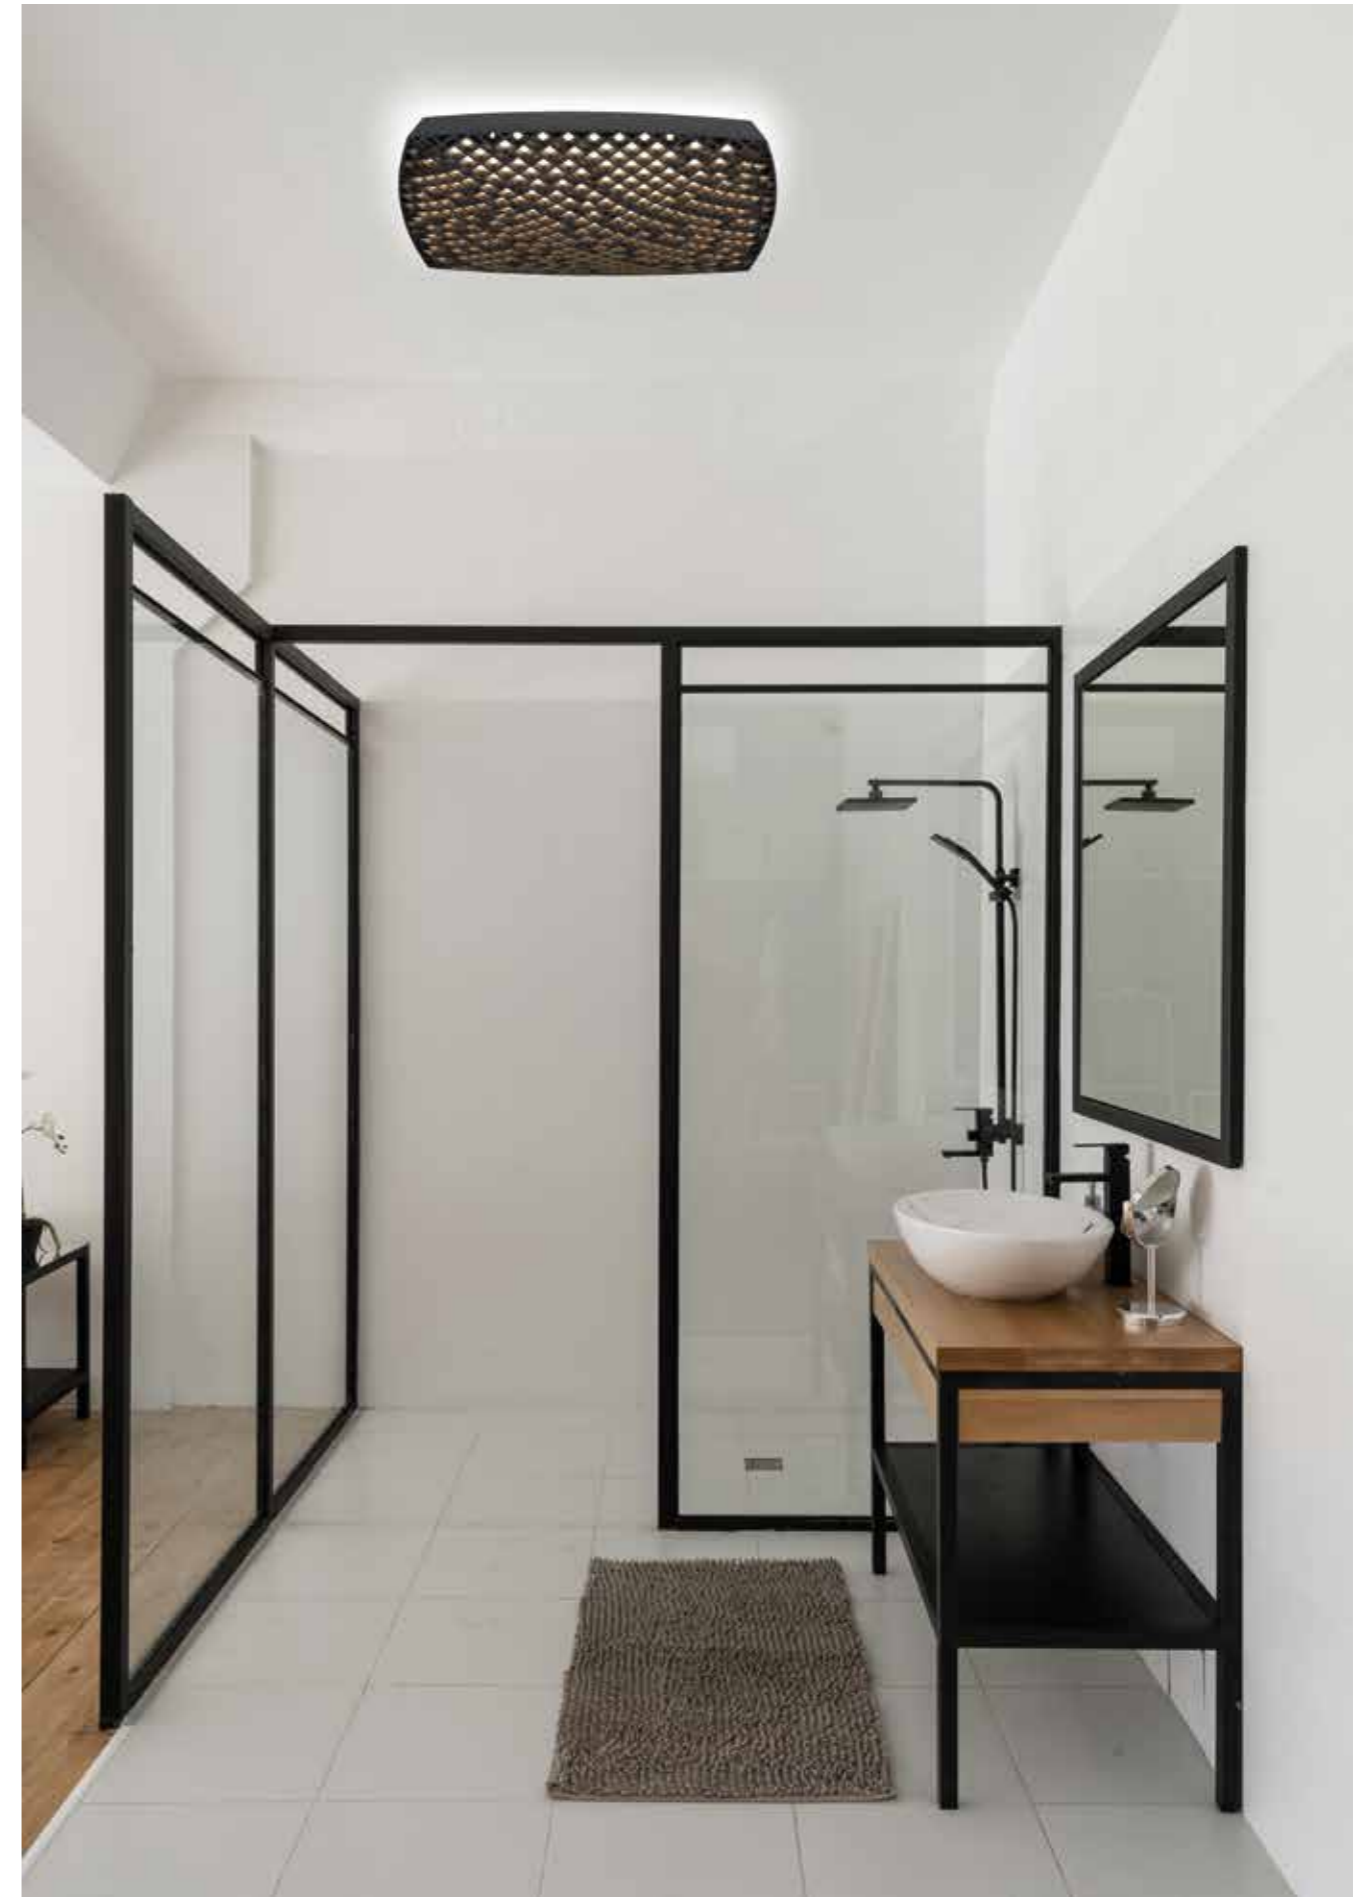

R00135

URBAN

by Santiago Sevillano Studio

URBAN

7886 Blanco-White
LED 56W 2700K-5000K 4000lm

7887 Negro-Black
LED 56W 2700K-5000K 4000lm

7888 Blanco-White
LED 80W 2700K-5000K 5200lm

7889 Negro-Black
LED 80W 2700K-5000K 5200lm