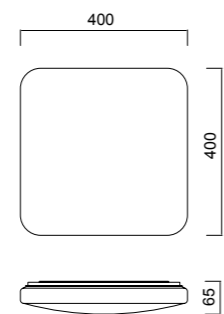

QUATRO II

Plafón-Ceiling lamp

6242 Blanco-White
LED 60W 3000K 3800lm

6241 Blanco-White
LED 45W 3000K 2800lm

6240 Blanco-White
LED 30W 3000K 1800lm

6245 Blanco-White
LED 60W 5000K 4000lm

6244 Blanco-White
LED 45W 5000K 3000lm

6243 Blanco-White
LED 30W 5000K 2000lm