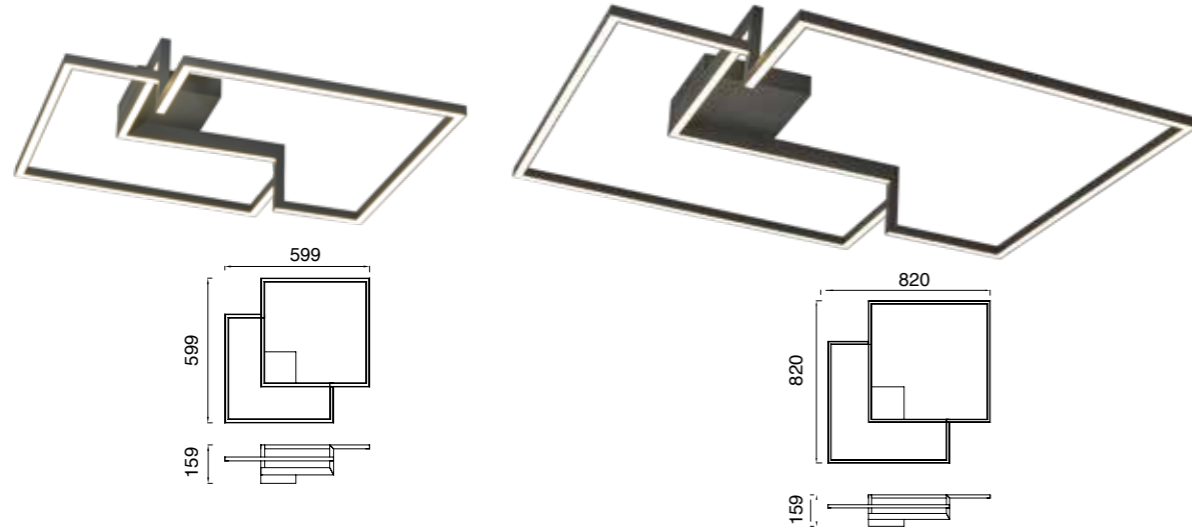

BOUTIQUE

Plafón-Ceiling lamp

7672 Negro-Black
LED 42,5W 3000K 2450lm

7686 Negro-Black
LED 79W 3000K 4250lm

7673 Negro-Black
LED 42,5W 3000K 2450lm
Dimmable Phase Cut

7687 Negro-Black
LED 79W 3000K 4250lm
Dimmable Phase Cut