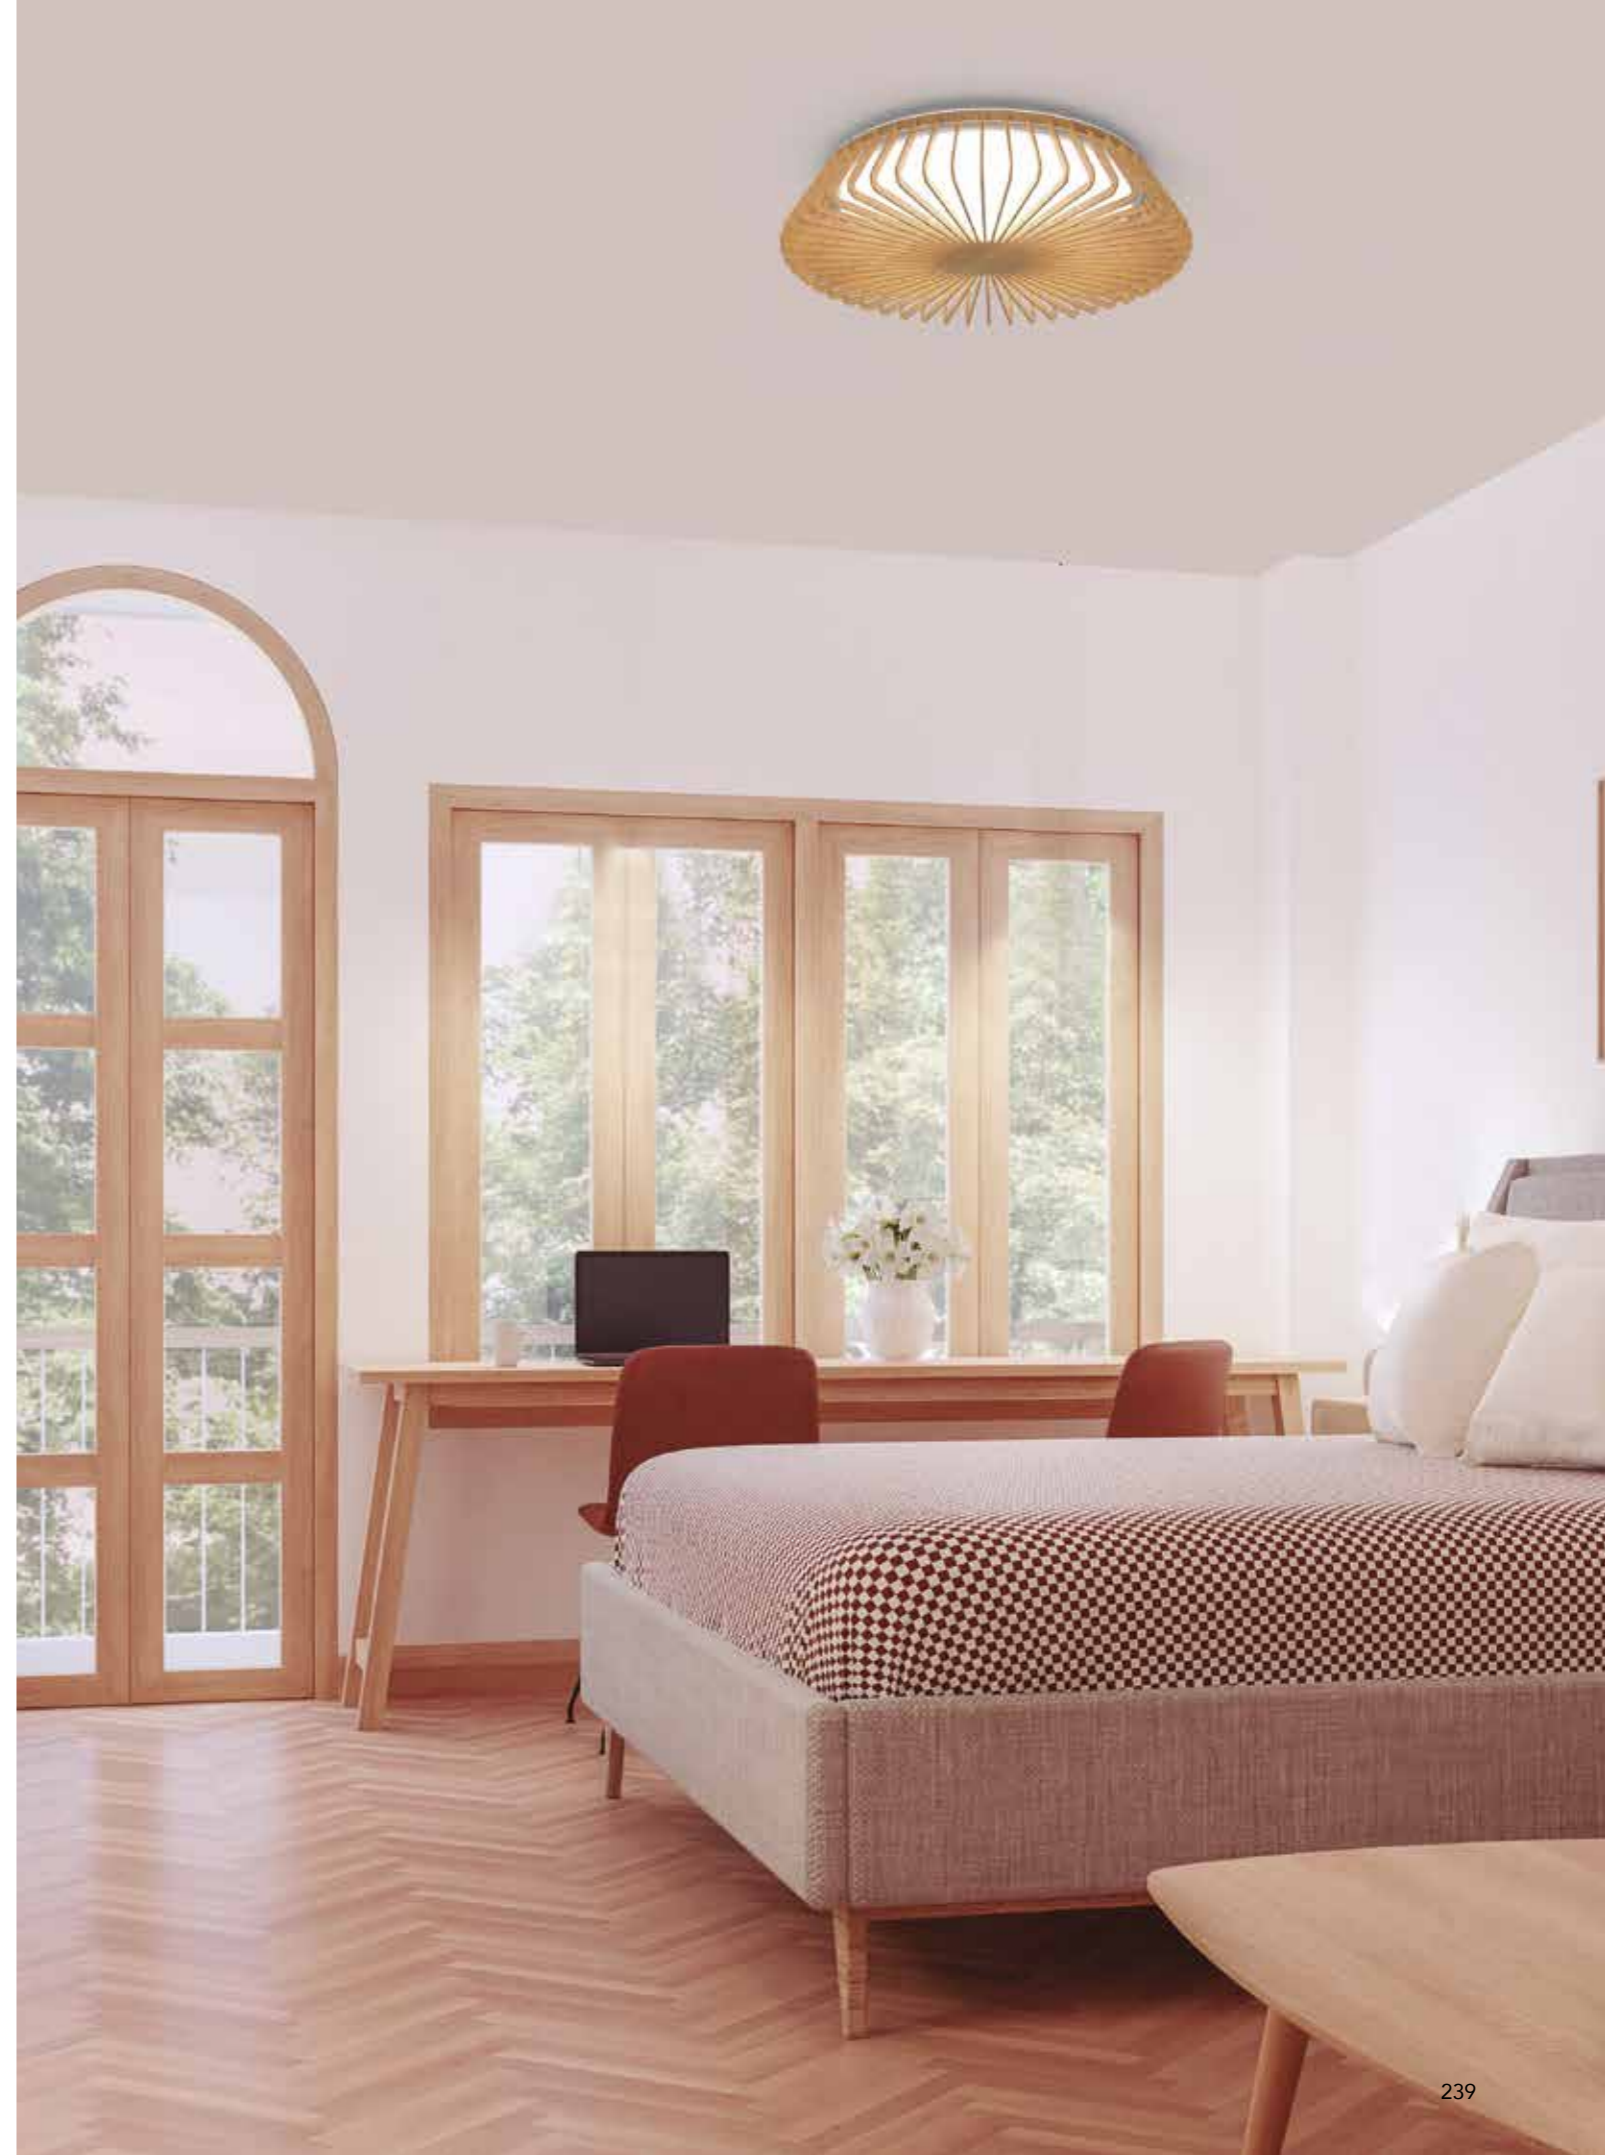

HIMALAYA

Plafón-Ceiling lamp

7966 Blanco-White
LED 56W 2700K-5000K 2500lm

7967 Madera-Wood
LED 56W 2700K-5000K 2500lm

7968 Negro-Black
LED 56W 2700K-5000K 2500lm

R00129

MODO DE USO

PC/Acrílico-PC/Acrylic 220-240V~ 50/60Hz CRI≥ 80-R00129 Incluido Registered N° 007663331-0019