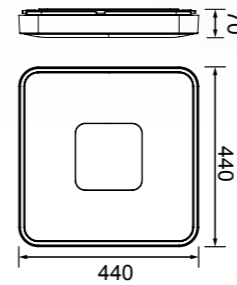

7923 Negro-Black
LED 56W 2700K-5000K 2500lm