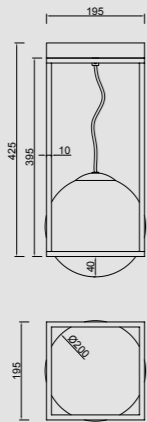

7606 Negro-Black
1LxE27 (no incl)