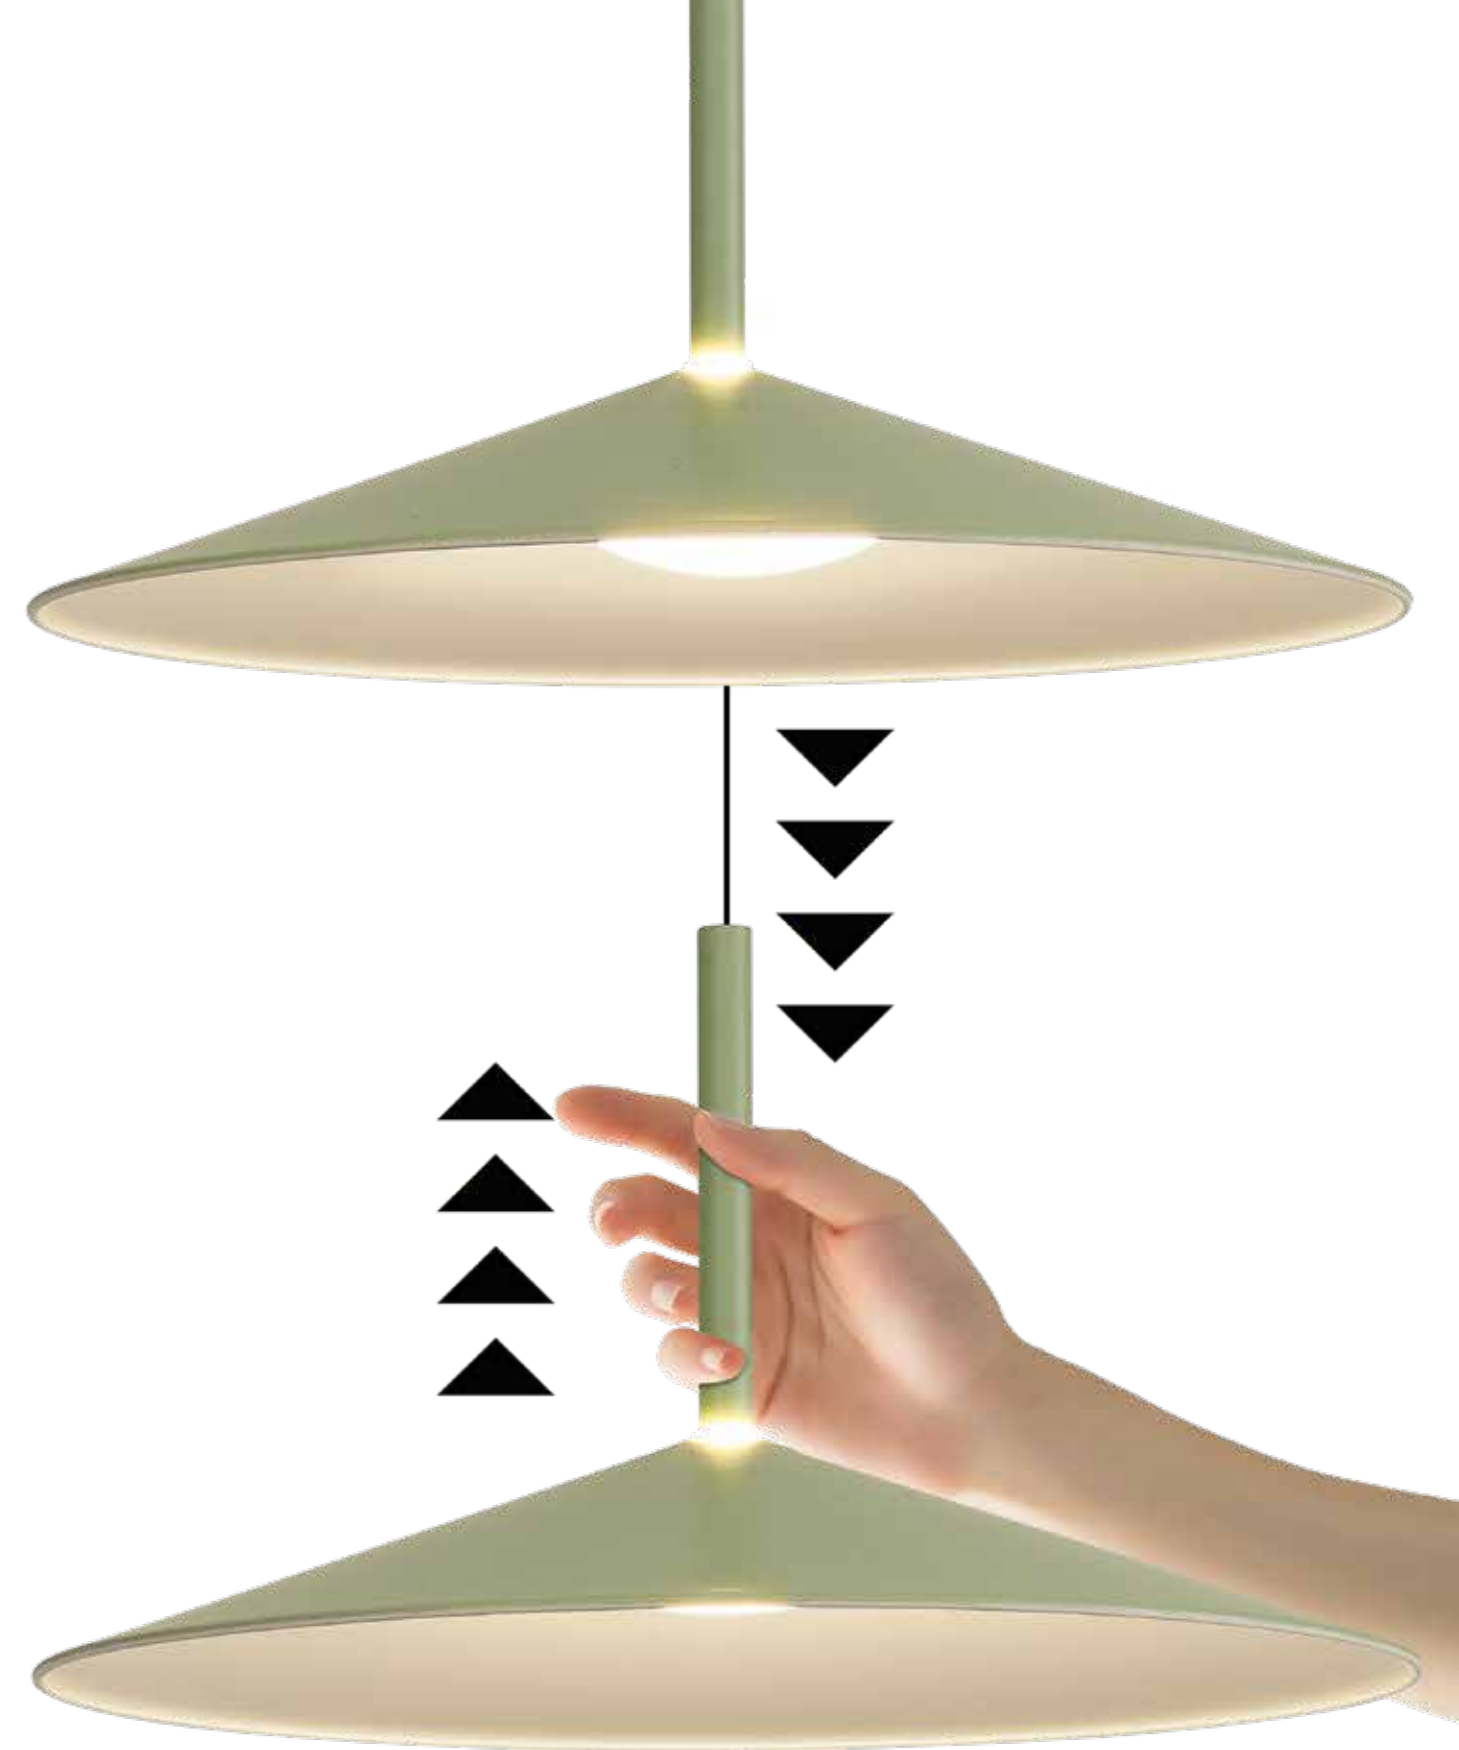

CALICE

by Mantra team

CALICE

CALICE

CALICE

CALICE

7890 Blanco-White
LED 16W 3000K 1200lm

7891 Negro-Black
LED 16W 3000K 1200lm