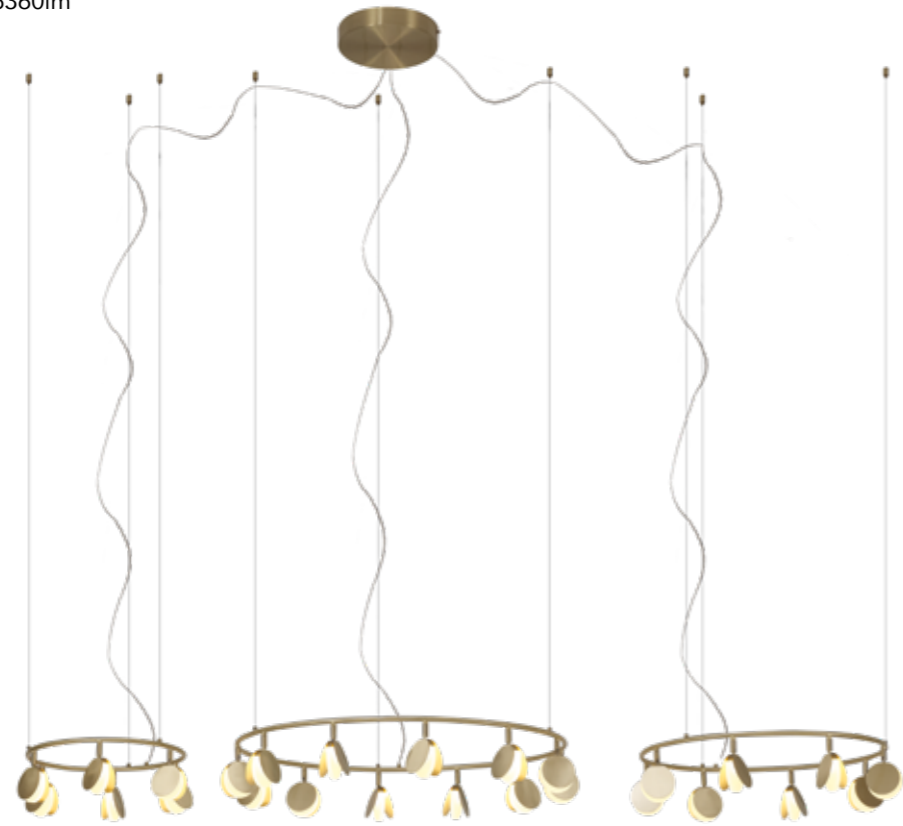

7235 Oro-Gold
LED 30W 3000K 2250lm

Metal-Metal 220-240V~ 50/60Hz CRI≥ 80 Registered N° 007663331-0006

SHELL

by Kuzurman Polina

SHELL

7355 Oro-Gold
LED 120W 3000K 6360lm

Metal-Metal 220-240V~ 50/60Hz CRI≥ 80

SHELL

Lámpara-Pendant lamp

7261 Oro-Gold
LED 40W 3000K 2120lm

7262 Oro-Gold
LED 30W 3000K 1590lm

7357 Oro-Gold
LED 60W 3000K 3180lm

Metal-Metal 220-240V~ 50/60Hz CRI≥ 80

SHELL

7260 Oro-Gold
LED 50W 3000K 2650lm