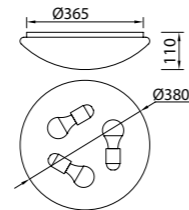

Metal/Acrílico-Metal/Acrylic 100-240V~ 50/60Hz