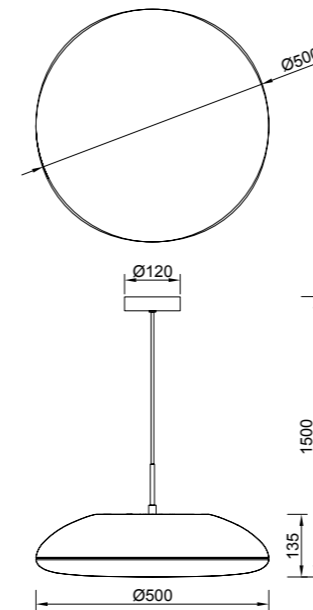

Bombillas recomendadas-Suggested bulbs

E27	K	LED	REF	DIMMABLE
	3000K	9W	R09234	
	4000K	9W	R09235	
	2700K	12W	R09251	
	3000K	12W	R09252	
	4000K	12W	R09253	

MODO DE USO