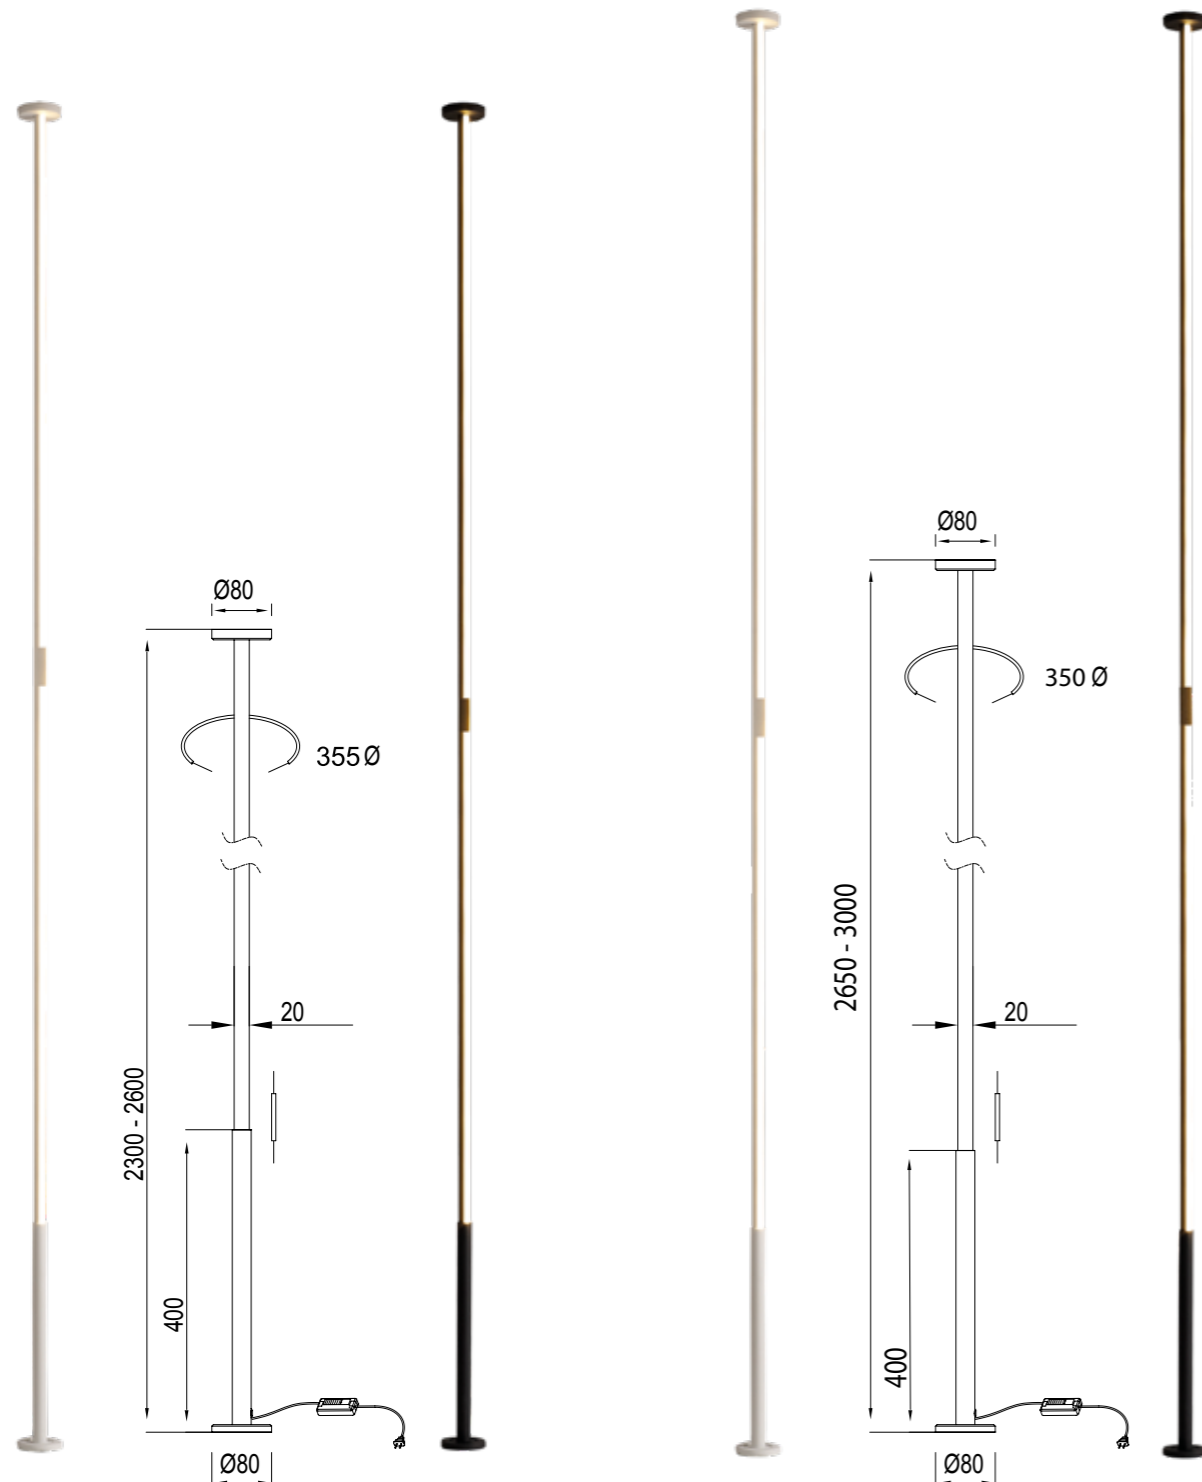

Dimmable

Acero/Steel 220-240V~ 50/60Hz CRI≥ 80

VERTICAL

7358 Blanco-White
LED 36W 3000K 2160lm

7359 Negro-Black
LED 36W 3000K 2160lm

7353 Blanco-White
LED 40W 3000K 2400lm

7354 Negro-Black
LED 40W 3000K 2400lm