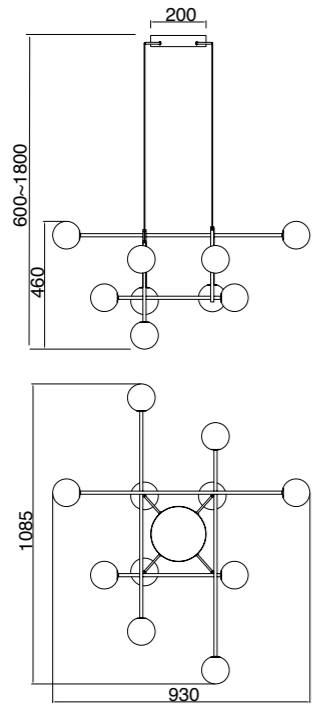

CAPUCCINA

Aplique-Wall lamp

7583 Negro-Black
LED 6W 3000K 530lm

CELLAR

by Santiago Sevillano Studio

7630 Negro-Black
11LxG4 máx. 5W LED (incl)

7631 Negro-Black
8LxG4 máx. 5W LED (incl)

R09243 LED G4 5W 3000K 500lm (incl)