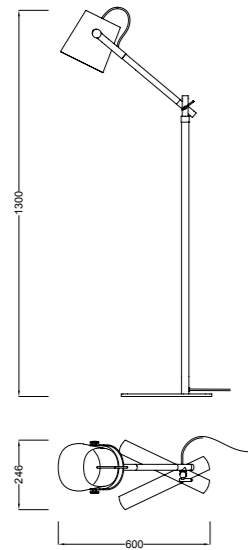

NÓRDICA II

4920
Blanco madera /Pantalla blanca
White wood/White shade
1x E27 máx.20W LED (no incl)

NOT INCLUDED ON/OFF 3 YEAR WARRANTY GARANTIA IP20

Tela/Madera/Acero-Fabric/Wood/Steel 100-240V~ 50/60Hz