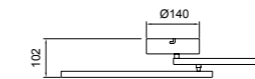

7235 Oro-Gold
LED 30W 3000K 2250lm

Metal-Metal 220-240V~ 50/60Hz CRI≥ 80 Registered N° 007663331-0006