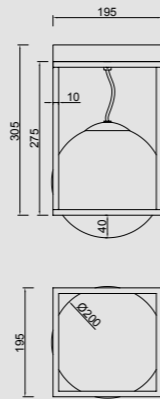

7607 Negro-Black
1LxE27 (no incl)

Metal/Cristal-Metal/Glass 100-240V~ 50/60Hz CRI≥ 80 E27 máx.20W LED