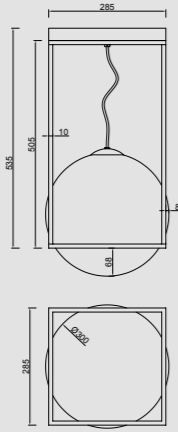

7604 Negro-Black
1LxE27 (no incl)