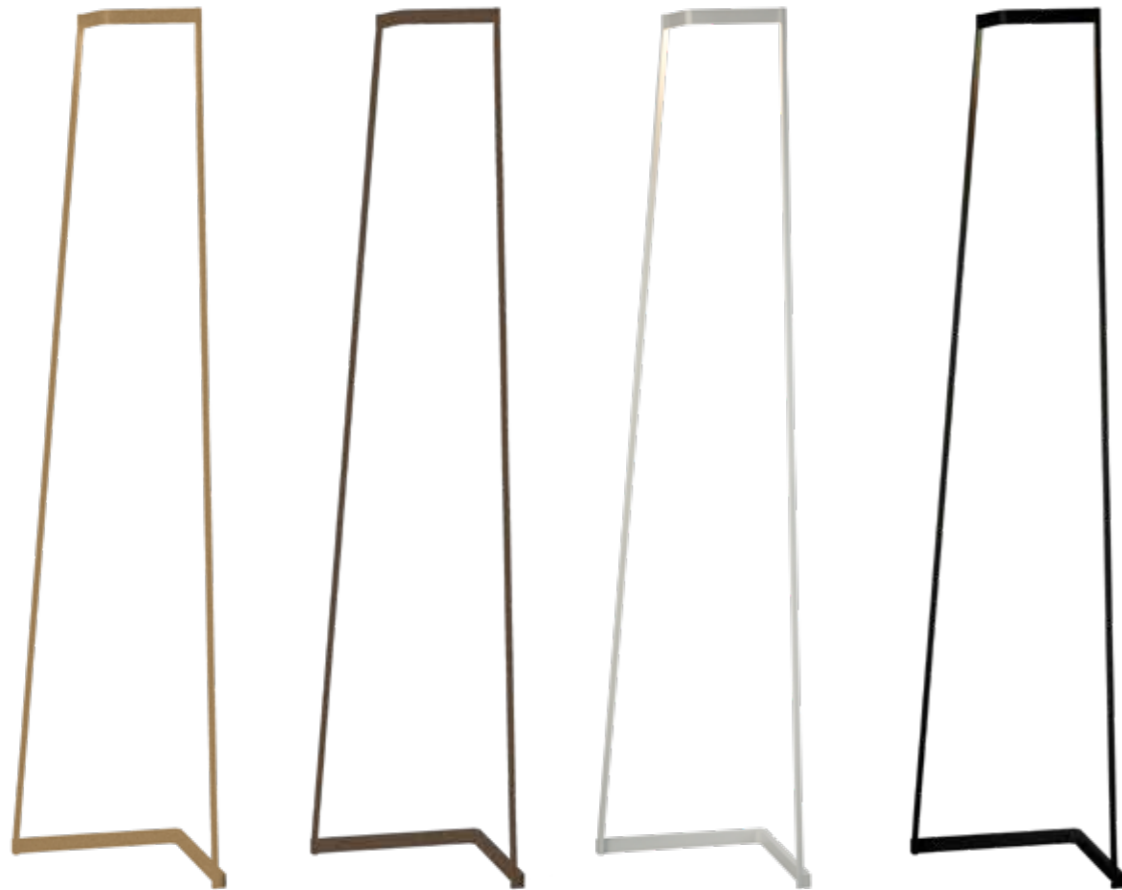

MINIMAL 20W

MINIMAL 40W