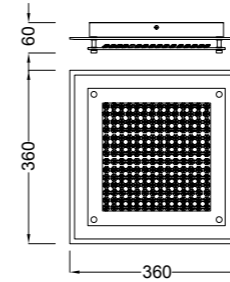

4581 Cromo-Chrome
LED 18W 4000K 1800lm