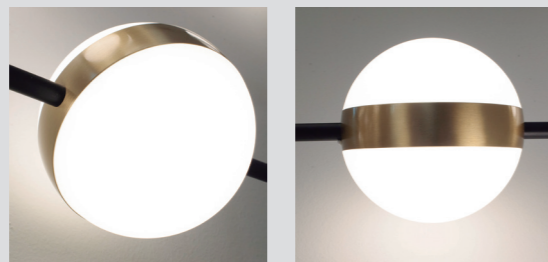

CUBA

7162 Oro/Negro-Gold/Black
LED 32W 3000K 2400lm

Metal/Acrílico-Metal/Acrylic 220-240V~ 50/60Hz CRI ≥80