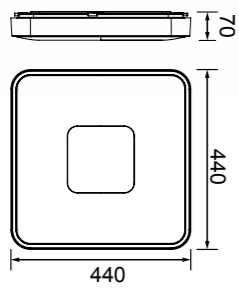

7924 Madera-Wood
LED 56W 2700K-5000K 2500lm