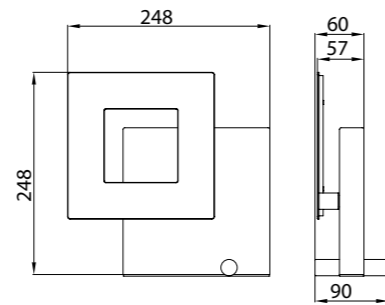

8520

Oro+Negro+Mármol
Gold+Black+Marble
LED 18W 3000K 1260lm