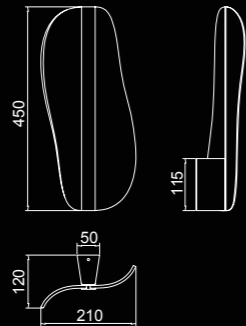

BIANCA

7767 Blanco-White
LED 15W 3000K 850lm

8211 Blanco-White Dimmable
LED 15W 3000K 850lm