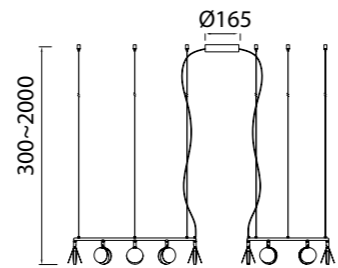

7356 Oro-Gold
LED 70W 3000K 3710lm

Metal-Metal 220-240V~ 50/60Hz CRI≥ 80