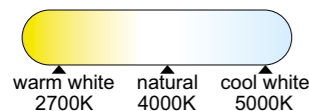

Metal/Acrílico/ABS-Metal/Acrylic/ABS 220-240V~ 50/60Hz CRI≥ 80 R00129 Incluido