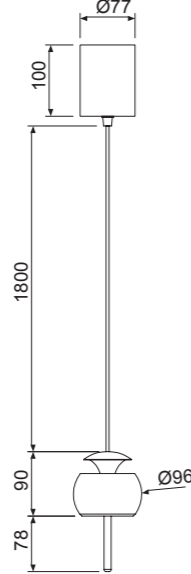

8408 Café-Coffee
LED 12W 3000K 1000lm