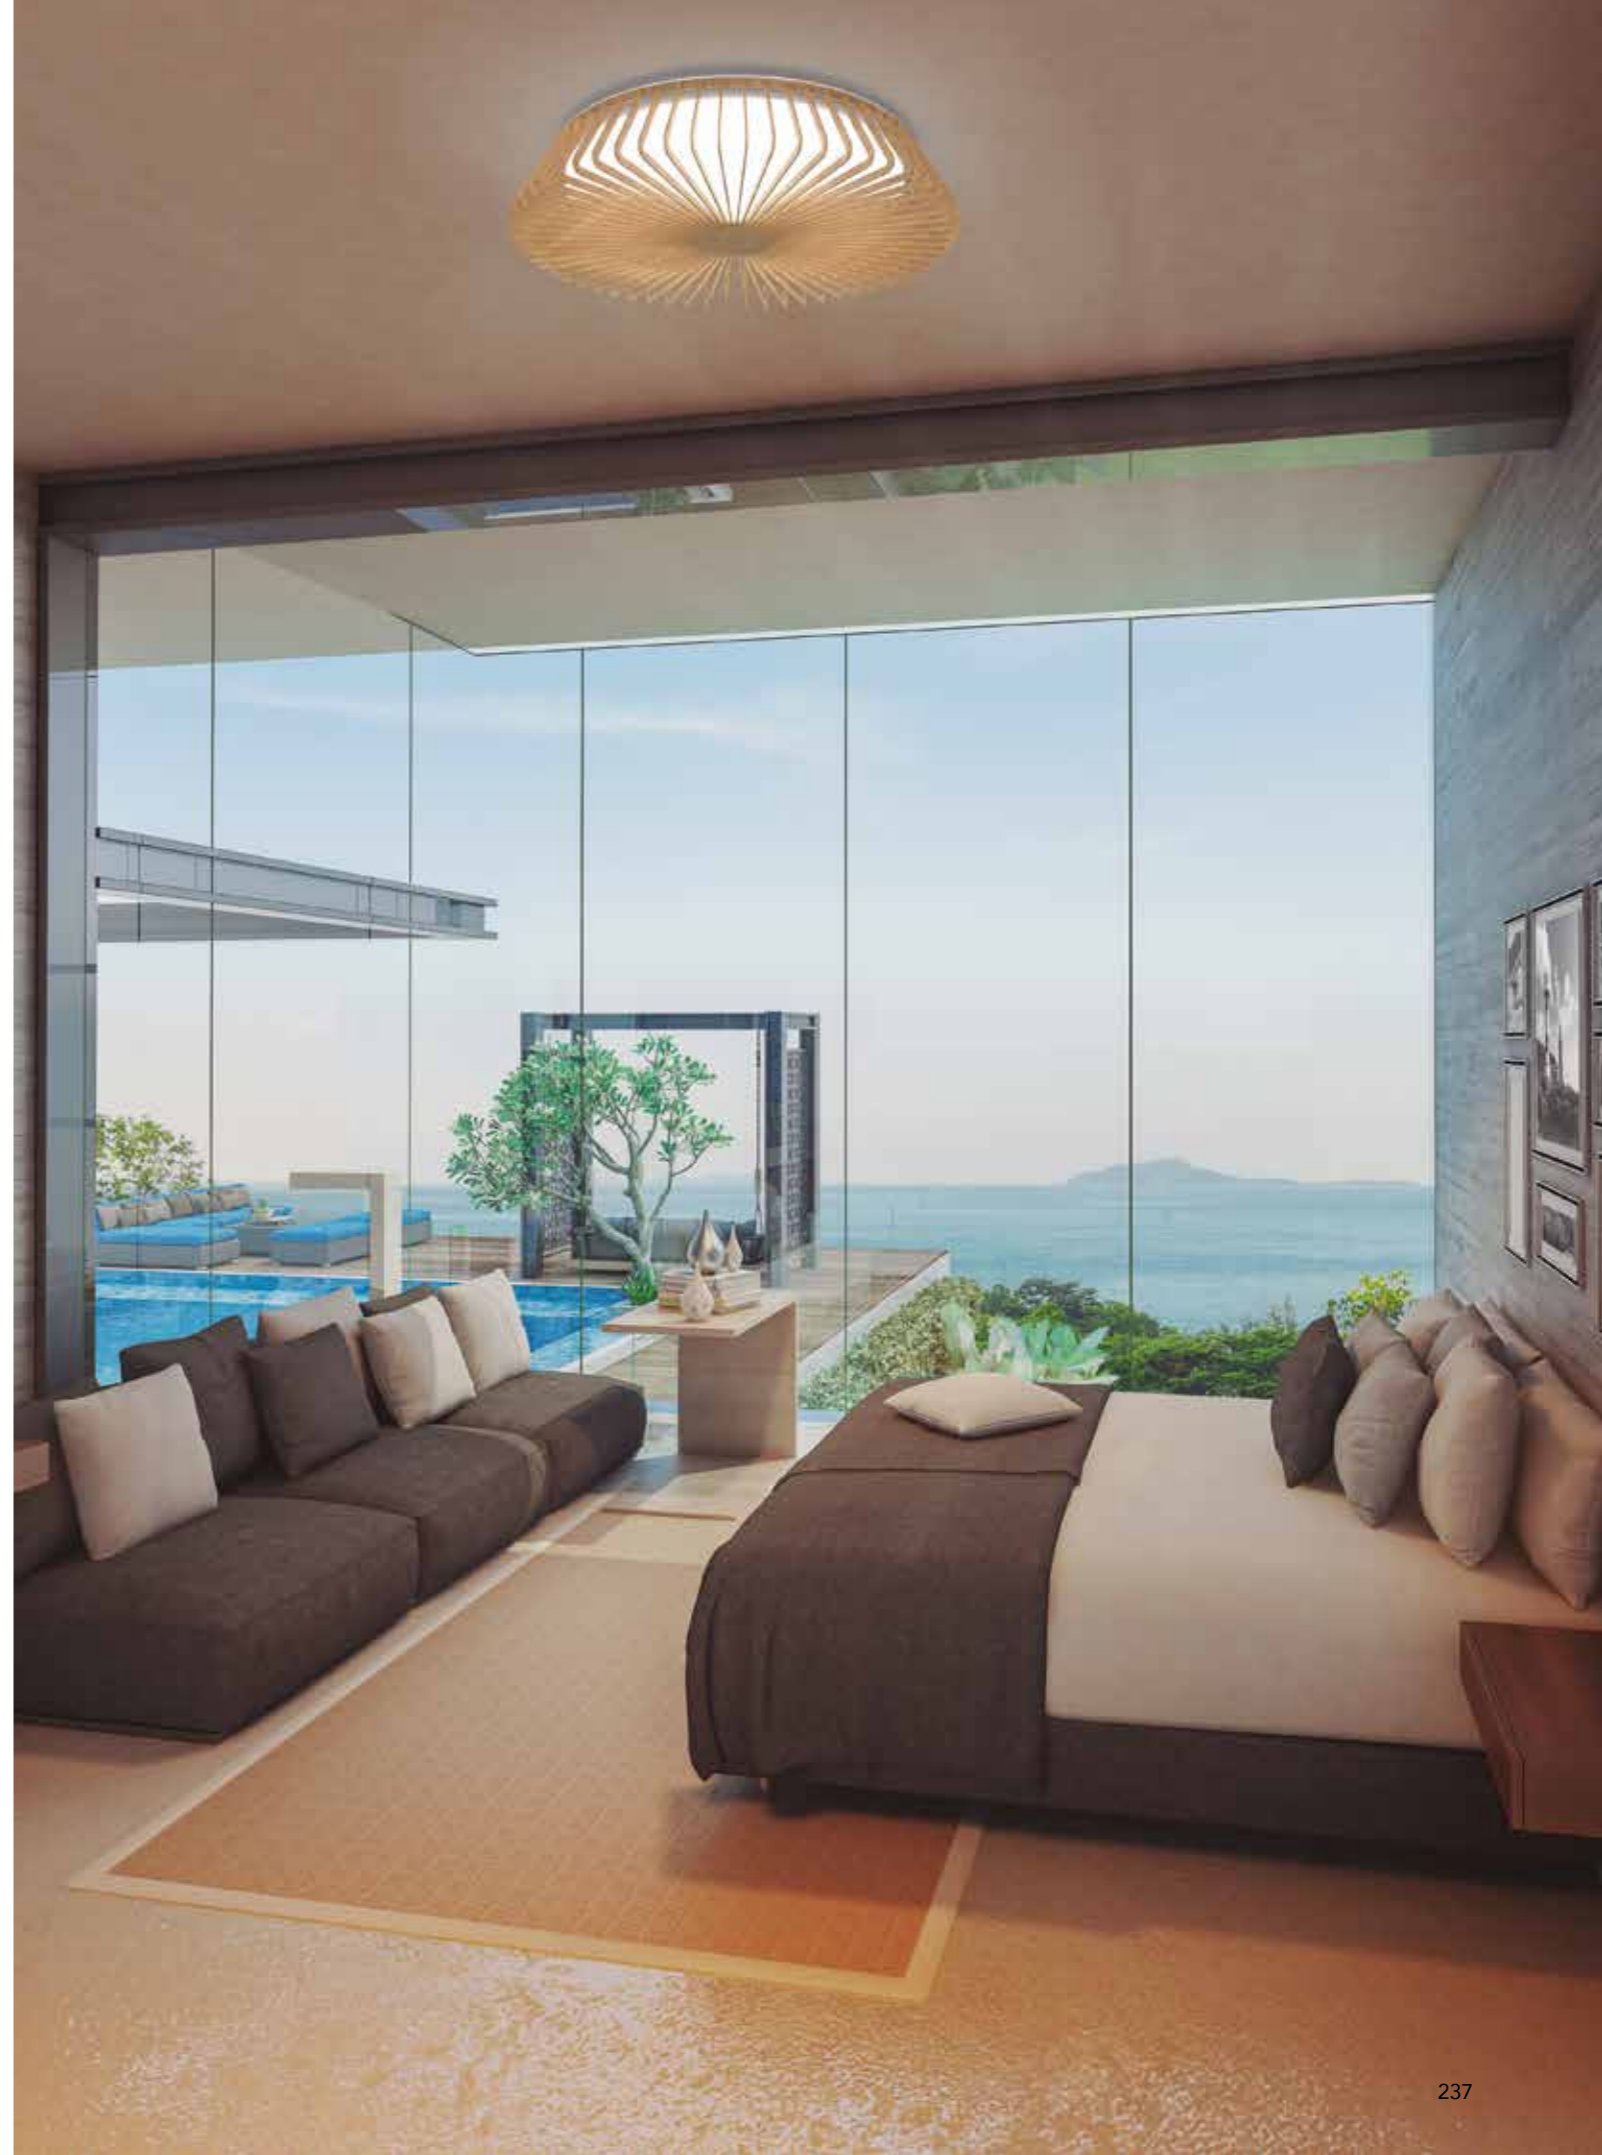

HIMALAYA

Plafón-Ceiling lamp

7963 Blanco-White
LED 80W 2700K-5000K 3500lm

7964 Madera-Wood
LED 80W 2700K-5000K 3500lm

7965 Negro-Black
LED 80W 2700K-5000K 3500lm

R00129