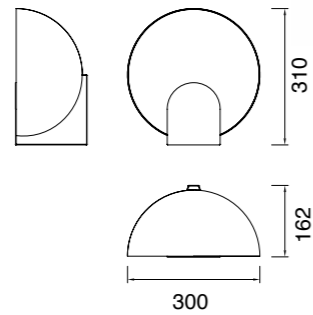

8434 Oro-Gold
LED 5W 3000K 400lm

8590 Negro-Black
LED 5W 3000K 400lm