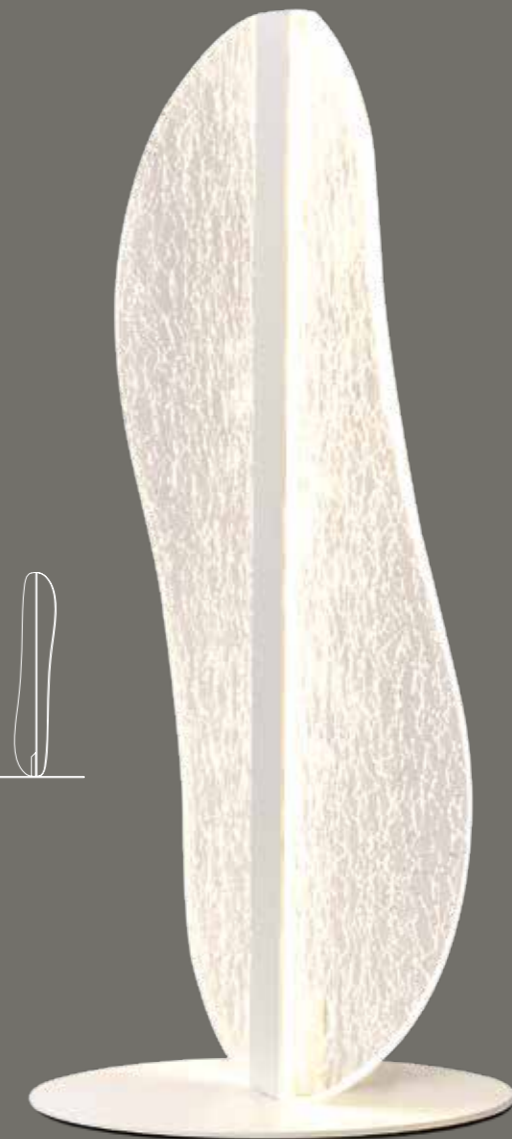

3000K ON/OFF ON / OFF LED life / LED life 30,000h LED INCLUDED 5 años WARRANTY GARANTIA LED IP20