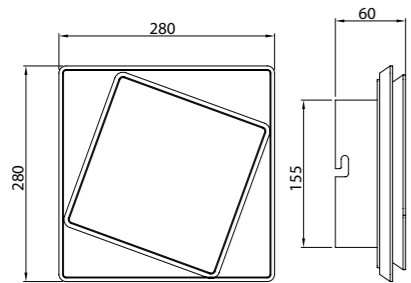

DAKLA

6426 Blanco-White
LED 18W 3000K 1090lm

6429 Blanco-White
LED 30W 3000K 1810lm