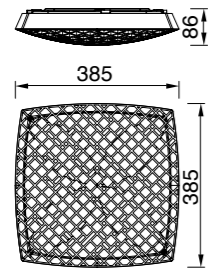

R00135

URBAN

by Santiago Sevillano Studio

URBAN

7886 Blanco-White
LED 56W 2700K-5000K 4000lm

7887 Negro-Black
LED 56W 2700K-5000K 4000lm

7888 Blanco-White
LED 80W 2700K-5000K 5200lm

7889 Negro-Black
LED 80W 2700K-5000K 5200lm