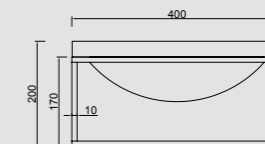

Plafón-Ceiling lamp

7602 Negro-Black
3Lx E27 (no incl)