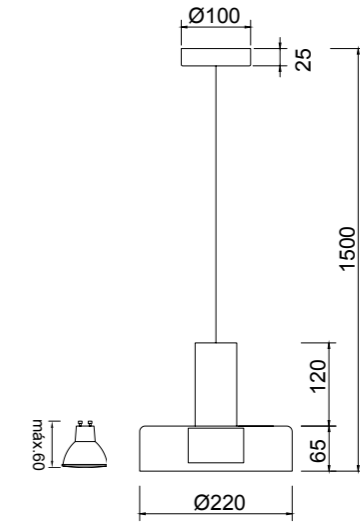

Bombillas recomendadas-Suggested bulbs

GU10	K	LED	REF	DIMMABLE
	3000K	9W	R09218	
	3000K	9W	R09219	
	4000K	9W	R09220