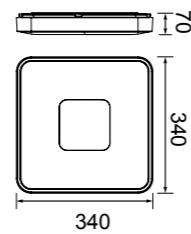

7927 Oro-Gold
LED 56W 2700K-5000K 2500lm