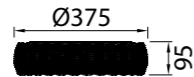

by José Ignacio Ballester

KILIMANJARO

Plafón-Ceiling lamp

8193 Ratan-Rattan
LED 50W 2700K-4000K-5000K 3800lm

8194 Ratan-Rattan
LED 36W 2700K-4000K-5000K 2450lm

8195 Ratan-Rattan
LED 24W 2700K-4000K-5000K 1700lm