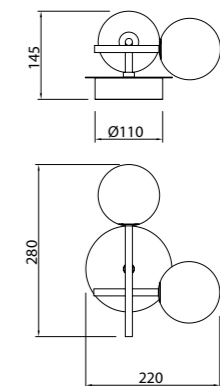

7634 Negro-Black
1LxG4 máx. 5W LED (incl)

7636 Negro-Black
1LxG4 máx. 5W LED (incl)

7635 Negro-Black
2LxG4 máx. 5W LED (incl)