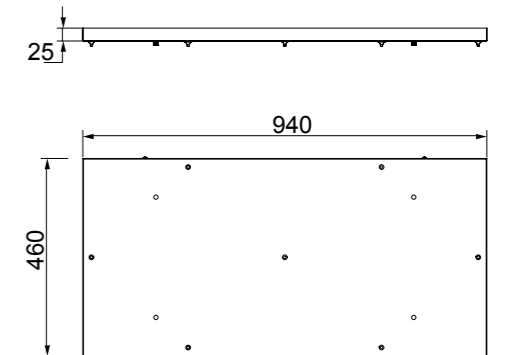

FLORÓN TECHO 7L - CEILING CUP 7L

- **8263**
  Blanco-White
- **8273**
  Cromo-Chrome
- **8268**
  Oro-Gold
- **8517**
  Negro-Black