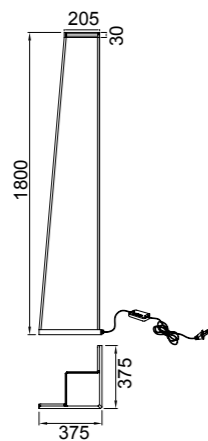

7286 Oro-Gold
LED 20W 3000K 1500lm

7288 Arena-Sabbia
LED 20W 3000K 1500lm

7282 Blanco-White
LED 20W 3000K 1500lm

7283 Negro-Black
LED 20W 3000K 1500lm