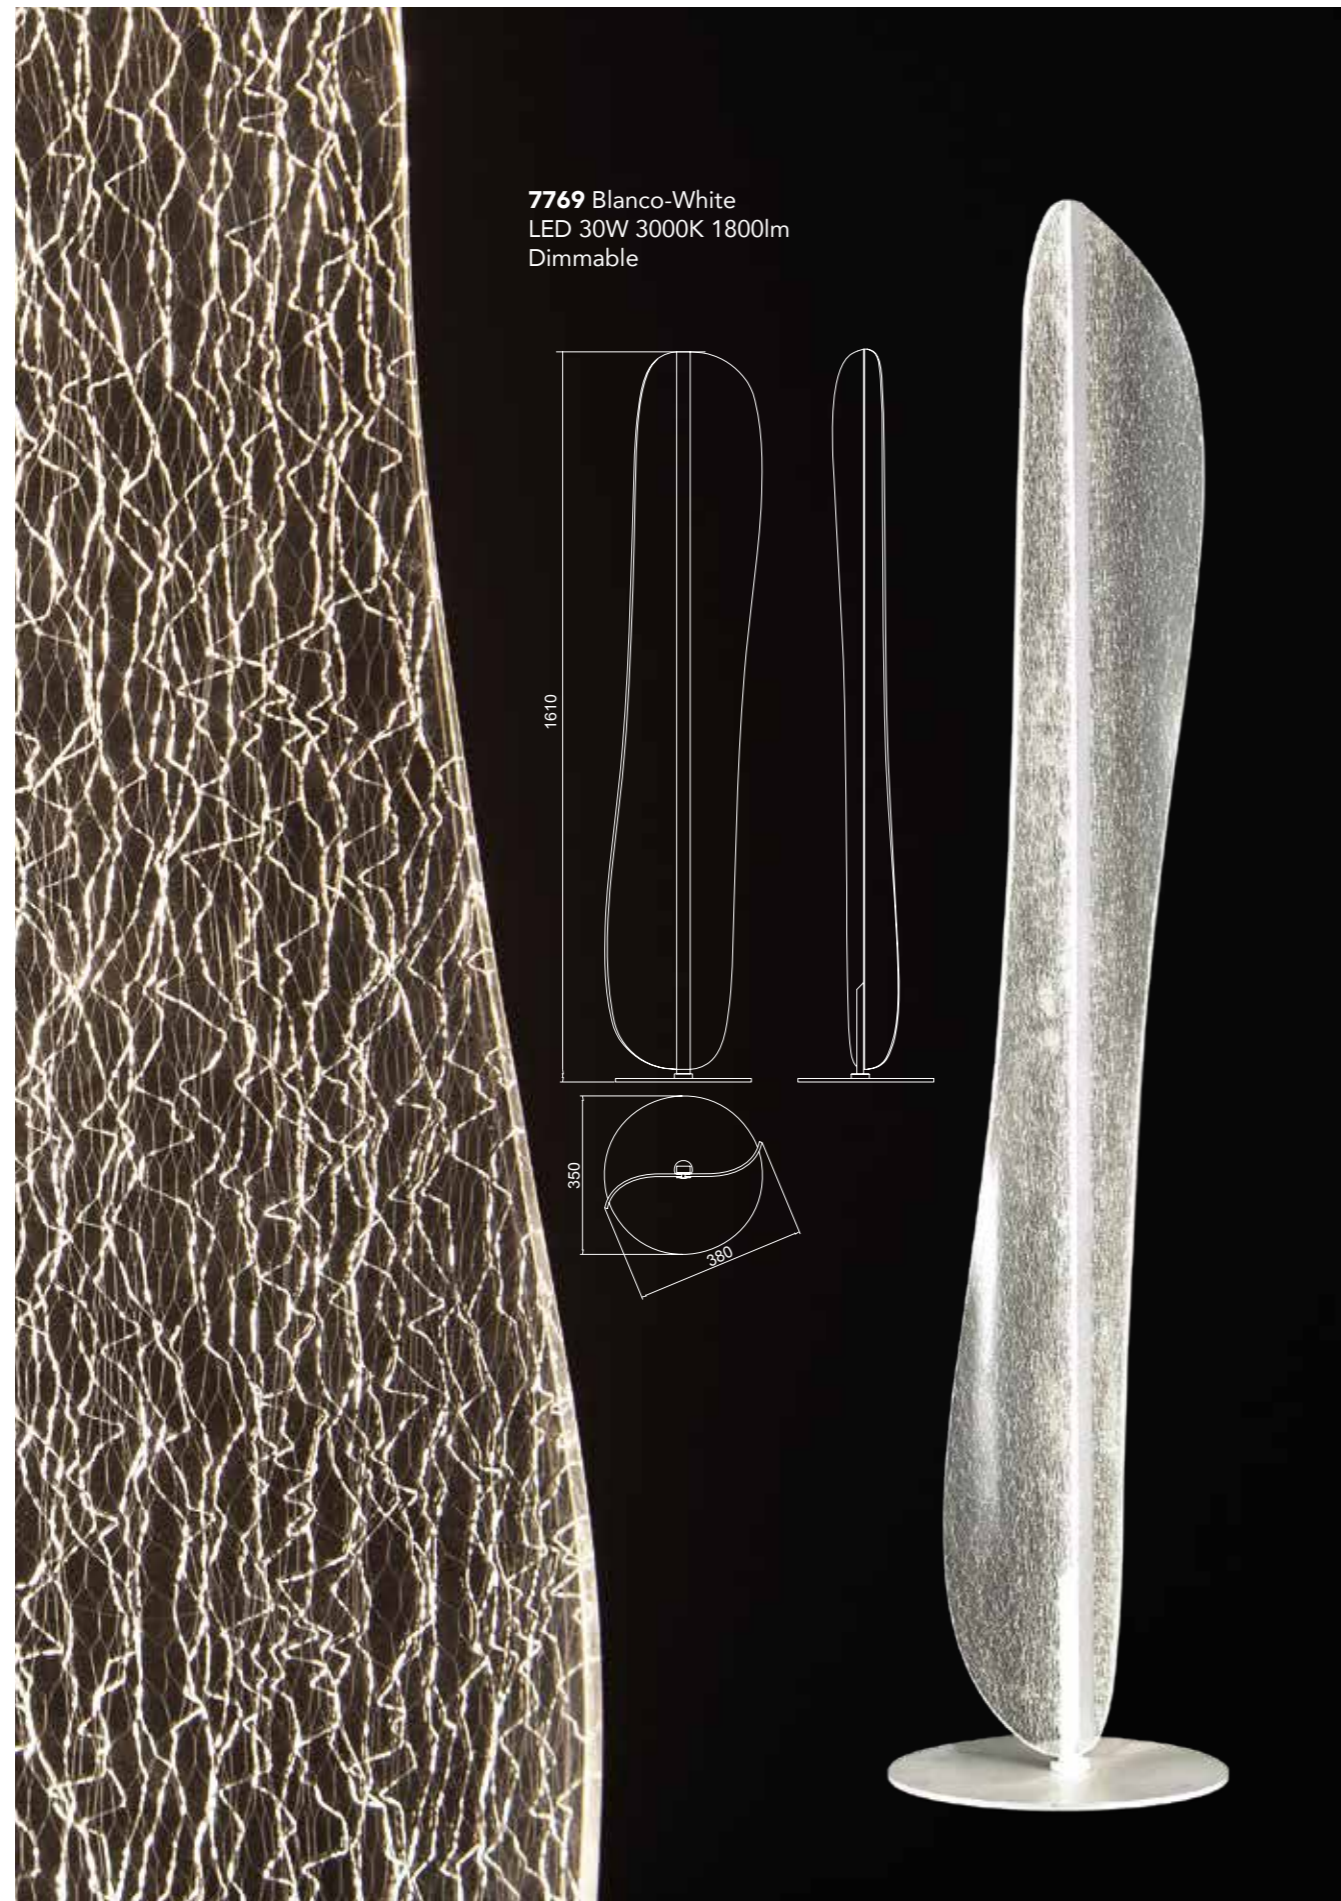

BIANCA

Metal/Acrílico-Metal/Acrylic 220-240V~ 50/60Hz CRI≥ 80