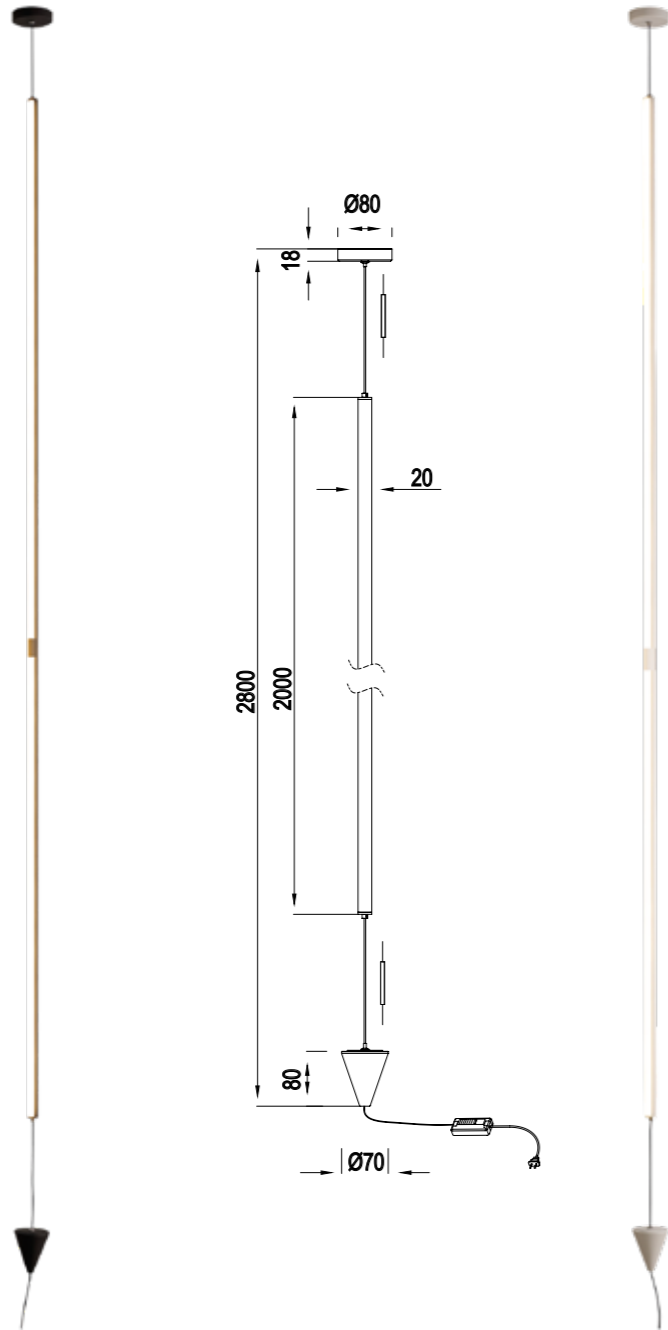

VERTICAL

Pie de Salón-Floor lamp

7352 Negro-Black
LED 36W 3000K 2160lm

7351 Blanco-White
LED 36W 3000K 2160lm