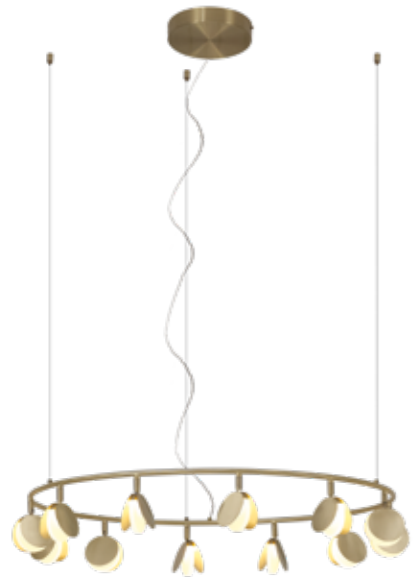

SHELL

Lámpara-Pendant lamp

7261 Oro-Gold
LED 40W 3000K 2120lm

7262 Oro-Gold
LED 30W 3000K 1590lm

7357 Oro-Gold
LED 60W 3000K 3180lm

Metal-Metal 220-240V~ 50/60Hz CRI≥ 80

SHELL

7260 Oro-Gold
LED 50W 3000K 2650lm