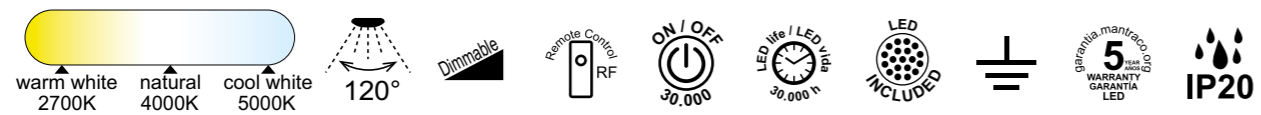

Metal/Acrílico/ABS-Metal/Acrylic/ABS 220-240V~ 50/60Hz CRI≥ 80 R00129 Incluido