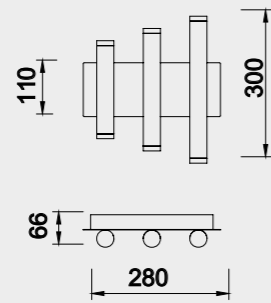

8192 Corten-Corten
LED 36W 3000K 2520lm