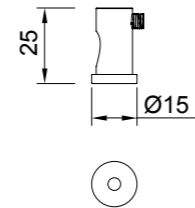

BLOCACABLES - WIRELOCKER

- **8264**
  Blanco-White
- **8274**
  Cromo-Chrome
- **8269**
  Oro-Gold
- **8518**
  Negro-Black