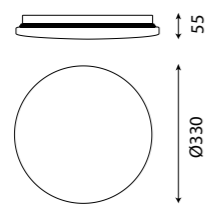

5948 Blanco-White
LED 40W 2700K-5000K 2400lm

R00129