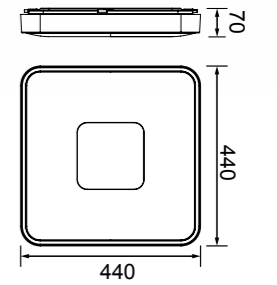

7919 Blanco-White
LED 80W 2700K-5000K 3900lm

R00129