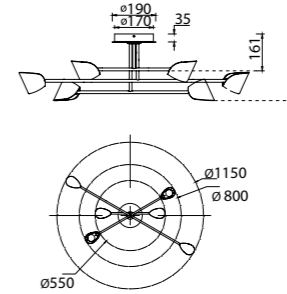

7585 Negro-Black
LED 8,5W 3000K 600lm

7584 Negro-Black
LED 8,5W 3000K 610lm

7587 Negro-Black
LED 8,5W 3000K 610lm

7578 Negro-Black
LED 61,5W 3000K 4000lm

7579 Negro-Black
LED 45W 3000K 3100lm

7580 Negro-Black
LED 44,5W 3000K 3100lm