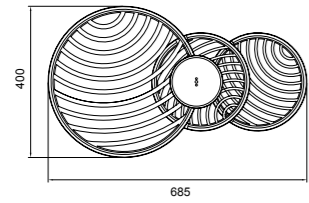

7231 Oro-Gold
LED 60W 3000K 4500lm

COLLAGE

Plafón/Ceiling lamp

7232 Negro-Black
LED 40W 3000K 3000lm

7233 Oro-Gold
LED 40W 3000K 3000lm

Aplique/Plafón/Wall Ceiling lamp

7234 Negro-Black
LED 30W 3000K 2250lm