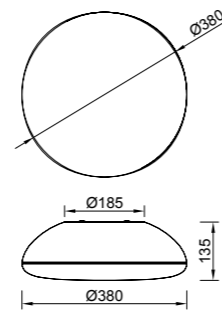

Bombillas recomendadas-Suggested bulbs

E27	K	LED	REF	DIMMABLE
	3000K	9W	R09234	
	4000K	9W	R09235	
	2700K	12W	R09251	Dimmable
	3000K	12W	R09252	Dimmable
	4000K	12W	R09253	Dimmable