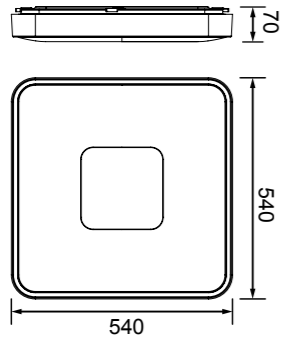

7919 Blanco-White
LED 80W 2700K-5000K 3900lm

R00129

R00129

Metal/Acrílico/ABS-Metal/Acrylic/ABS 220-240V~ 50/60Hz CRI≥ 80 R00129 Incluido

7918 Madera-Wood
LED 100W 2700K-5000K 4900lm

7917 Negro-Black
LED 100W 2700K-5000K 4900lm