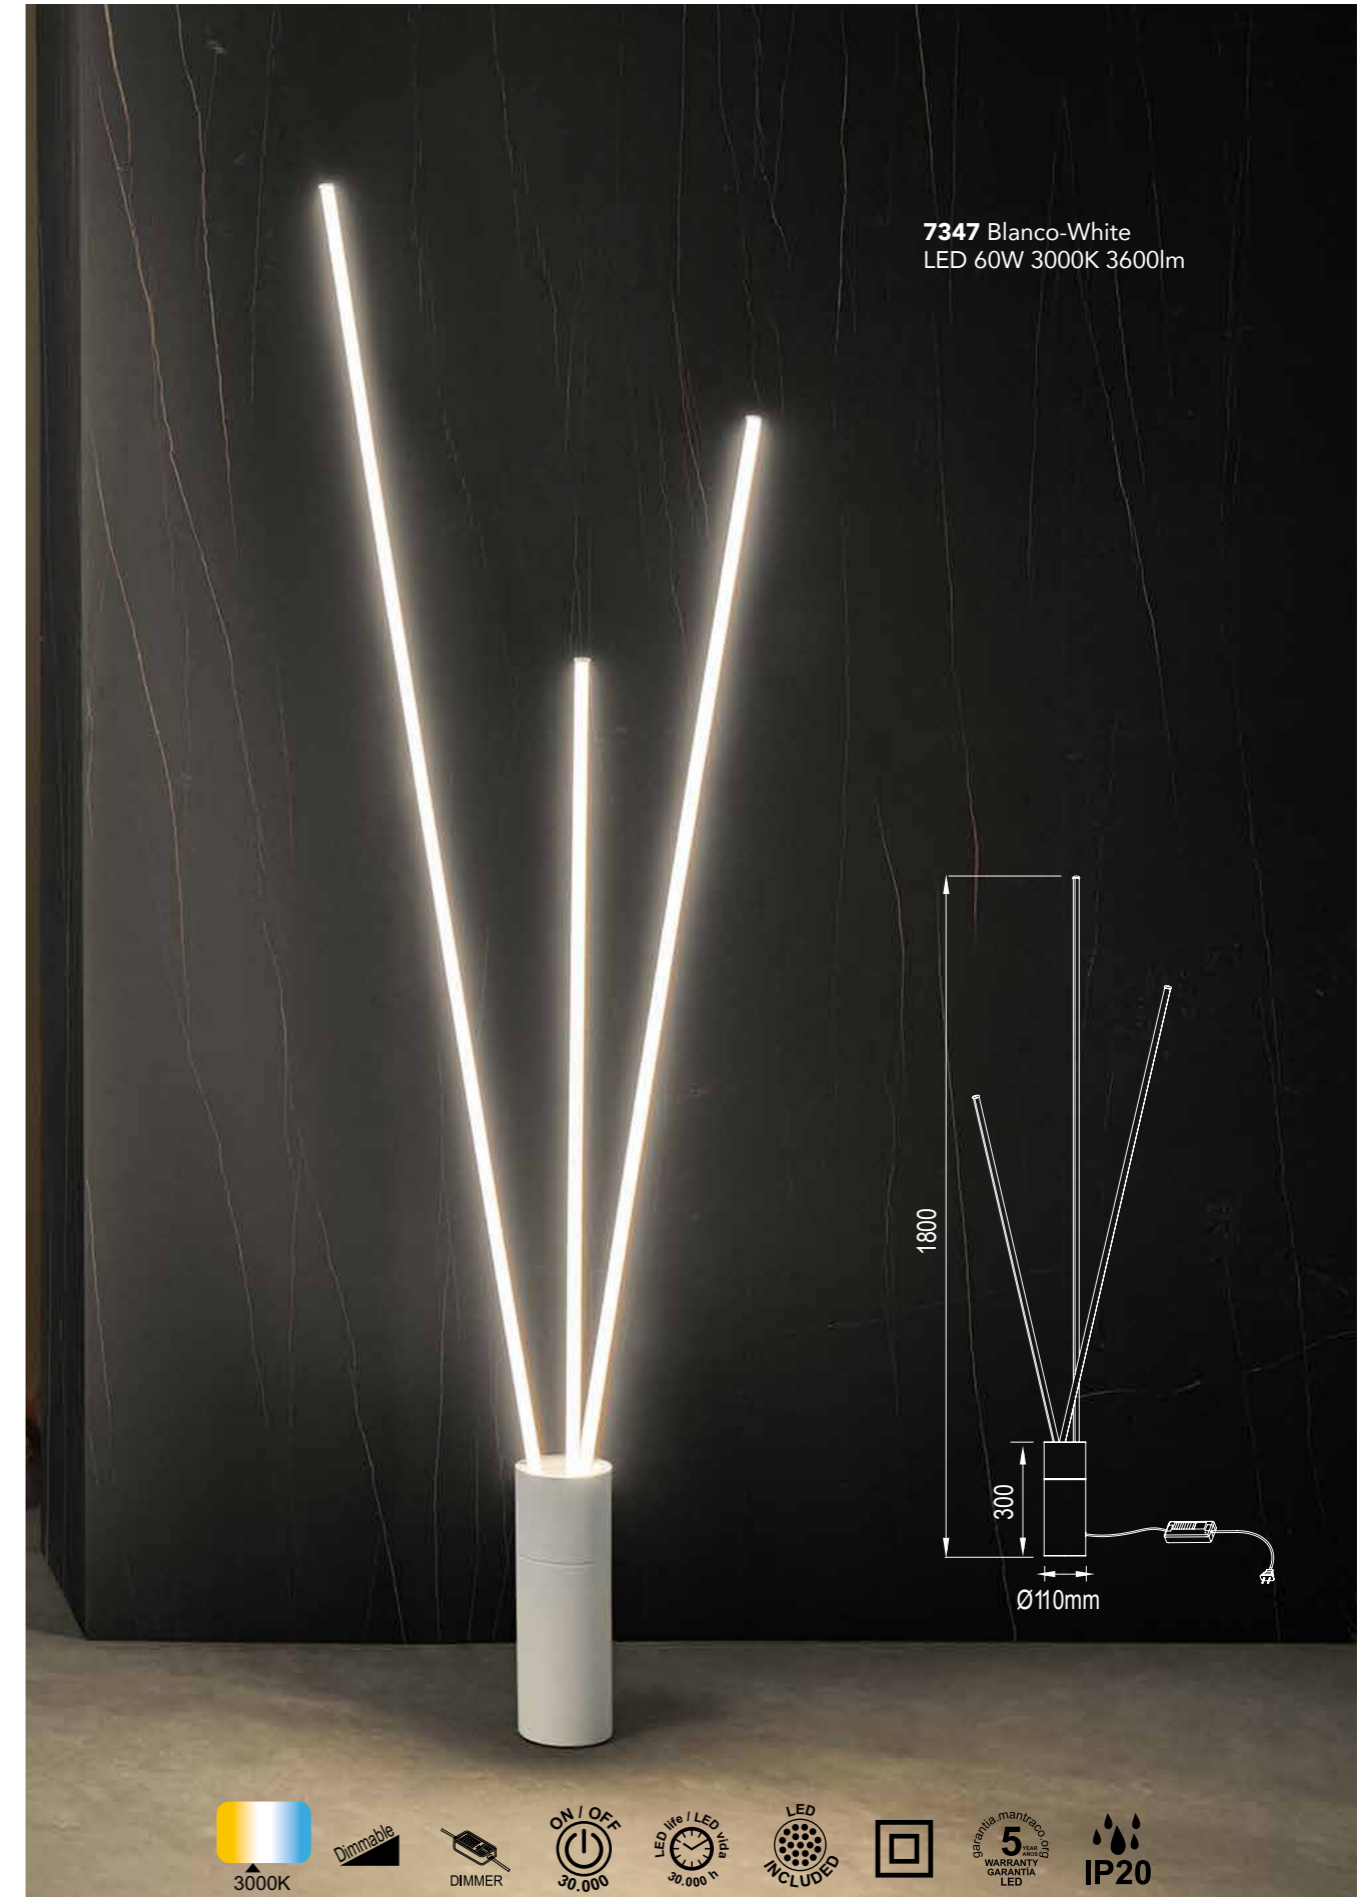

Acero/Steel 220-240V~ 50/60Hz CRI≥ 80