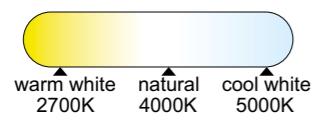

KILIMANJARO

Plafón-Ceiling lamp

8193 Ratan-Rattan
LED 50W 2700K-4000K-5000K 3800lm

8194 Ratan-Rattan
LED 36W 2700K-4000K-5000K 2450lm

8195 Ratan-Rattan
LED 24W 2700K-4000K-5000K 1700lm

MODO DE USO