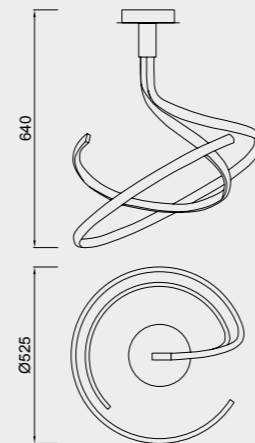

4998 Plata cromo-Silver chrome
LED 50W 3000K 4000lm
220/240V
Dimmable Phase Cut

4981 Plata cromo-Silver chrome
LED 50W 3000K 4000lm
100/240V

4995 Plata cromo-Silver chrome
LED 40W 3000K 3200lm
220/240V
Dimmable Phase Cut

5826 Forja-Brown oxide
LED 40W 2800K 3200lm
220/240V
Dimmable Phase Cut

4980 Plata cromo-Silver chrome
LED 40W 3000K 3200lm
100/240V

5360 Forja-Brown oxide
LED 40W 2800K 3200lm
100/240V

Aluminio/Acrílico/Acero-Aluminium/Acrylic/Steel 220-240V~ 50/60Hz CRI≥ 80