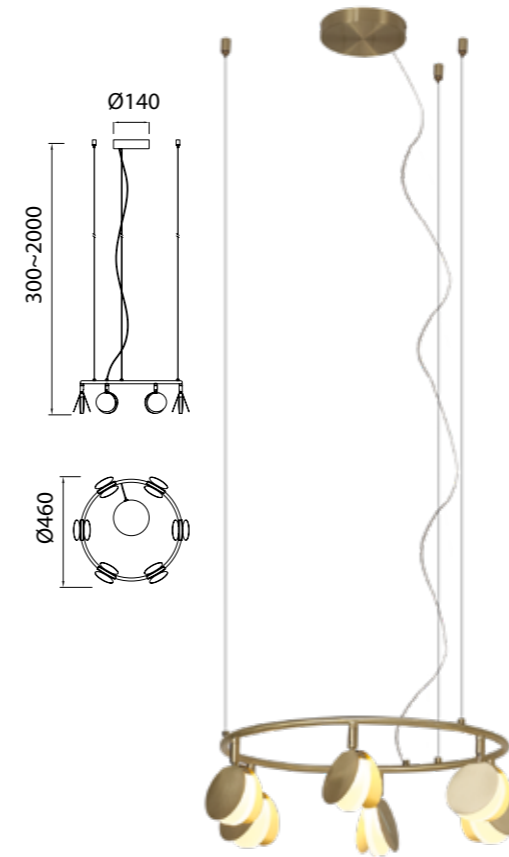

SHELL

Lámpara-Pendant lamp

7261 Oro-Gold
LED 40W 3000K 2120lm

7262 Oro-Gold
LED 30W 3000K 1590lm

7357 Oro-Gold
LED 60W 3000K 3180lm

Metal-Metal 220-240V~ 50/60Hz CRI≥ 80

SHELL

7260 Oro-Gold
LED 50W 3000K 2650lm