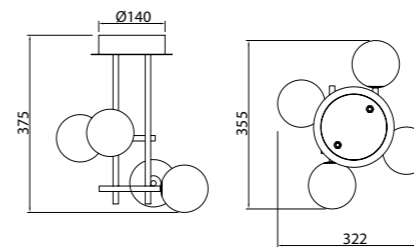

R09243 LED G4 5W 3000K 500lm (incl)

INCLUDED

3 años de garantía

IP20

Metal/Cristal-Metal/Glass 220-240V~ 50/60Hz CRI≥ 80 G4 máx. 5W LED Incluido- Registered N° 008435580-0001