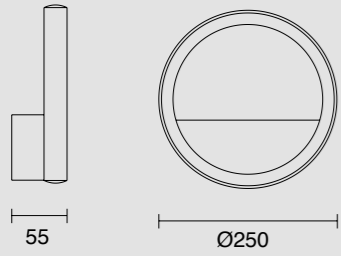

KITESURF

8597 Blanco-White
LED 8W 3000K 640lm

8593 Negro-Black
LED 8W 3000K 640lm