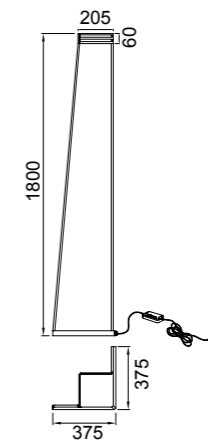

7440 Blanco-White
LED 40W 3000K 3000lm

7441 Negro-Black
LED 40W 3000K 3000lm

7442 Oro-Gold
LED 40W 3000K 3000lm

7443 Arena-Sabbia
LED 40W 3000K 3000lm