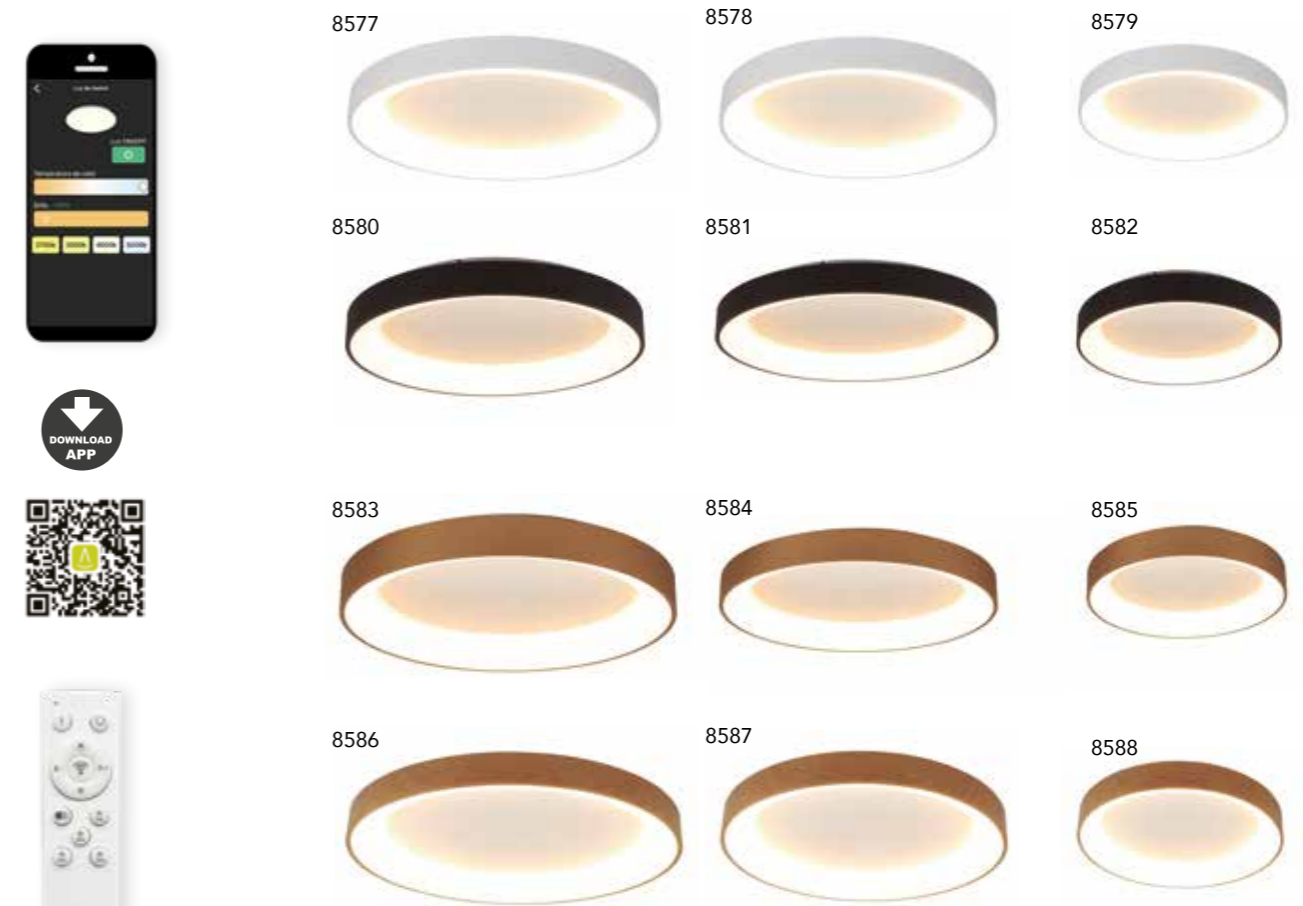

NISEKO II

REF	COLOR	LED	TEMP. COLOR	DIMMABLE	LÚMENES	(ø):	(h):	MANDO	APP
8638	Blanco-White	58W	2700K-5000K	▲	4700lm	ø780	95	R00135	x
8640	Negro-Black	58W	2700K-5000K	▲	4700lm	ø780	95	R00135	x
8642	Oro-Gold	58W	2700K-5000K	▲	4700lm	ø780	95	R00135	x
8644	Madera-Wood	58W	2700K-5000K	▲	4700lm	ø780	95	R00135	x
8637	Blanco-White	78W	2700K-5000K	▲	6200lm	ø900	95	R00135	x
8639	Negro-Black	78W	2700K-5000K	▲	6200lm	ø900	95	R00135	x
8641	Oro-Gold	78W	2700K-5000K	▲	6200lm	ø900	95	R00135	x
8643	Madera-Wood	78W	2700K-5000K	▲	6200lm	ø900	95	R00135	x

warm white 2700K
natural 4000K
cool white 5000K
Dimmable
Remote Control RF
ON / OFF 30,000
LED life / LED life 30,000 h
LED INCLUDED
5 años de garantía LED
IP20

REF	COLOR	LED	TEMP. COLOR	DIMMABLE	LÚMENES	(ø):	(h):	MANDO	APP
8579	Blanco-White	30W	2700K-5000K	▲	2250lm	ø380	95	R00129	MANTRA
8582	Negro-Black	30W	2700K-5000K	▲	2250lm	ø380	95	R00129	MANTRA
8585	Oro-Gold	30W	2700K-5000K	▲	2250lm	ø380	95	R00129	MANTRA
8588	Madera-Wood	30W	2700K-5000K	▲	2250lm	ø380	95	R00129	MANTRA
8578	Blanco-White	40W	2700K-5000K	▲	2950lm	ø500	95	R00129	MANTRA
8581	Negro-Black	40W	2700K-5000K	▲	2950lm	ø500	95	R00129	MANTRA
8584	Oro-Gold	40W	2700K-5000K	▲	2950lm	ø500	95	R00129	MANTRA
8587	Madera-Wood	40W	2700K-5000K	▲	2950lm	ø500	95	R00129	MANTRA
8577	Blanco-White	50W	2700K-5000K	▲	3760lm	ø650	95	R00129	MANTRA
8580	Negro-Black	50W	2700K-5000K	▲	3760lm	ø650	95	R00129	MANTRA
8583	Oro-Gold	50W	2700K-5000K	▲	3760lm	ø650	95	R00129	MANTRA
8586	Madera-Wood	50W	2700K-5000K	▲	3760lm	ø650	95	R00129	MANTRA

warm white 2700K
natural 4000K
cool white 5000K
Dimmable
Remote Control RF
ON / OFF 30,000
LED life / LED life 30,000 h
LED INCLUDED
5 años de garantía LED
IP20