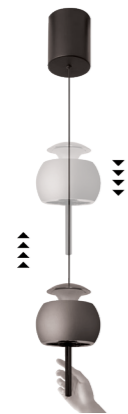

8407 Cromo negro-Black chrome

8408 Café-Coffee

8406 Negro-Black

ROLLER

ROLLER

ROLLER

8409 Naranja-Orange
LED 12W 3000K 450lm

8411 Café-Coffee
LED 12W 3000K 450lm

8412 Cromo negro-Black chrome
LED 12W 3000K 450lm

8405 Blanco-White
LED 12W 3000K 1000lm

8406 Negro-Black
LED 12W 3000K 1000lm

8407 Cromo negro-Black chrome
LED 12W 3000K 1000lm

8408 Café-Coffee
LED 12W 3000K 1000lm