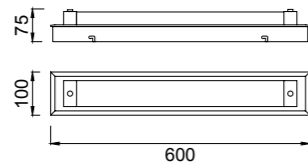

TUBE

5532 Cromo-Chrome
LED 21W 4000K 1800lm