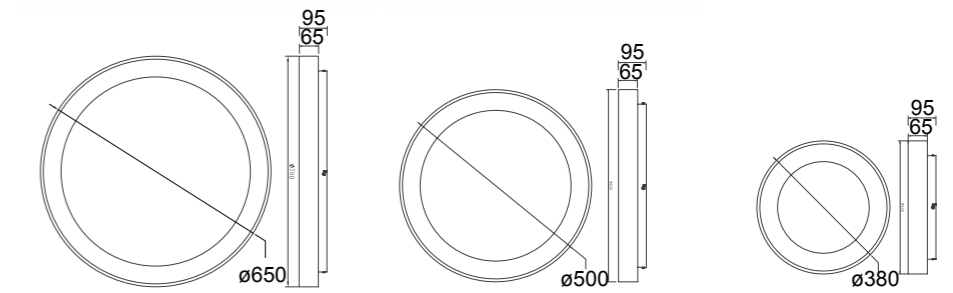

warm white 2700K
natural 4000K
cool white 5000K
Dimmable
Remote Control RF
ON / OFF 30,000
LED life / LED life 30,000 h
LED INCLUDED
5 años de garantía LED
IP20