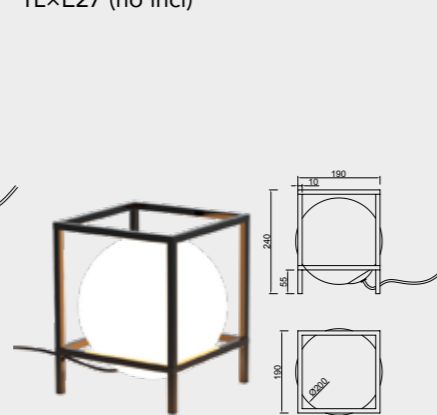

7611 Negro-Black
1LxE27 (no incl)

7612 Negro-Black
1LxE27 (no incl)