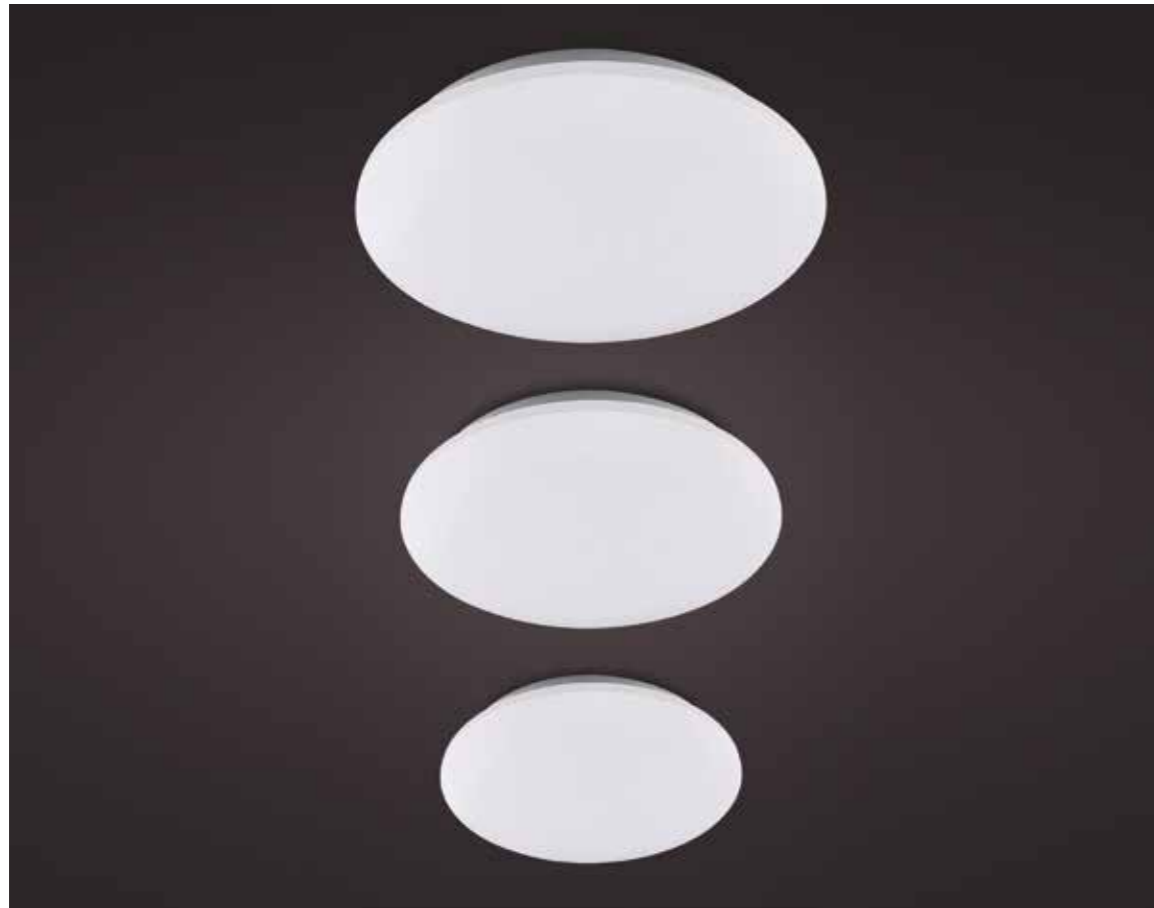

Metal/Acrílico-Metal/Acrylic 220-240V 50/60Hzz CRI ≥80 - R00127 Incluido

ZERO II

Plafón-Ceiling lamp

5940 Blanco-White
LED 50W 3000K 3700lm

5942 Blanco-White
LED 36W 3000K 2350lm

5944 Blanco-White
LED 24W 3000K 1600lm