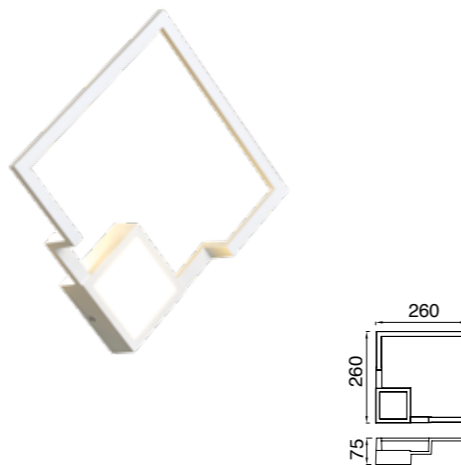

Aluminio/Metal-Aluminium/Metal 220-240V~ 50/60Hz CRI≥ 80 Registered N° 008635742-0005