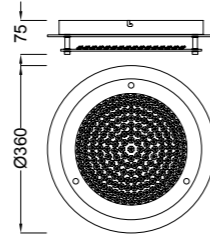

5091 Cromo-Chrome
LED 18W 4000K 1800lm