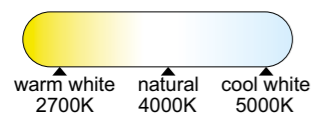

R00129

HIMALAYA

Plafón-Ceiling lamp

7966 Blanco-White
LED 56W 2700K-5000K 2500lm

7967 Madera-Wood
LED 56W 2700K-5000K 2500lm

7968 Negro-Black
LED 56W 2700K-5000K 2500lm

R00129

MODO DE USO