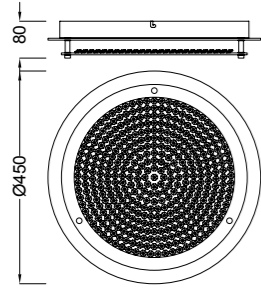

CRYSTAL LED MIRROR

5092 Cromo-Chrome
LED 21W 4000K 2100lm