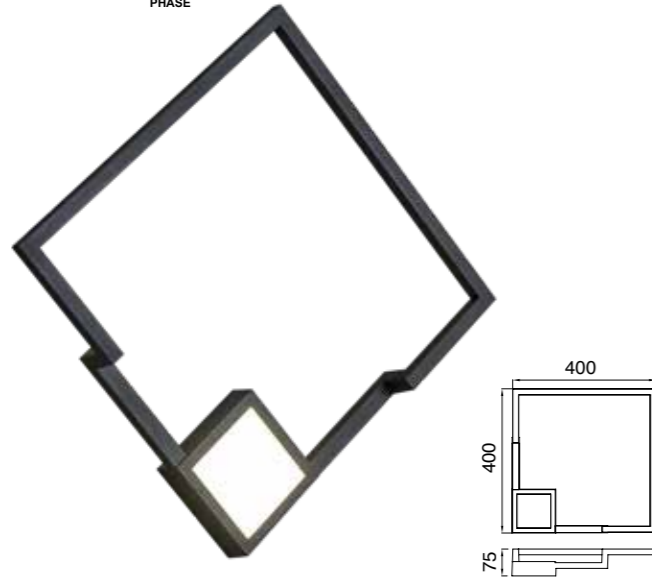

BOUTIQUE

by Santiago Sevillano Studio

BOUTIQUE

Aplique-Wall lamp

7680 Negro-Black
LED 25W 3000K 1370lm

7681 Negro-Black
LED 25W 3000K 1370lm
Dimmable Phase Cut

7682 Negro-Black
LED 17,5W 3000K 1150lm

7683 Negro-Black
LED 17,5W 3000K 1150lm
Dimmable Phase Cut