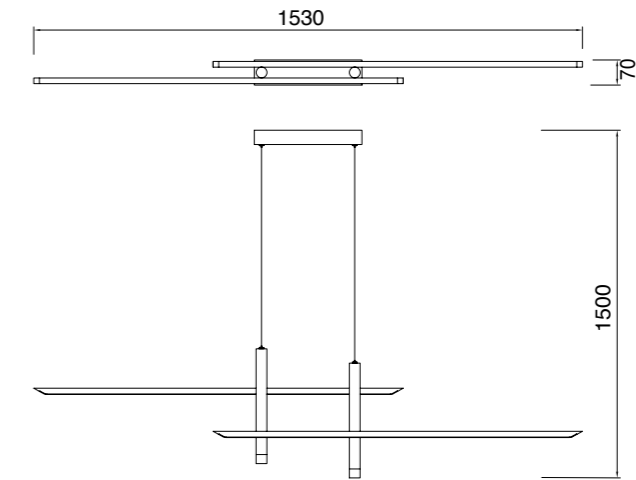

ESPARTA

7980 Blanco+Oro-White+Gold
LED 30W 3000K 1400lm

7981 Negro+Oro-Black+Gold
LED 30W 3000K 1400lm

7982 Blanco+Oro-White+Gold
LED 50W 3000K 2100lm

7983 Negro+Oro-Black+Gold
LED 50W 3000K 2100lm

Aluminio+Metal/Aluminum+Metal 220-240V~ 50/60Hz CRI≥ 80

Aluminio+Metal/Aluminum+Metal 220-240V~ 50/60Hz CRI≥ 80