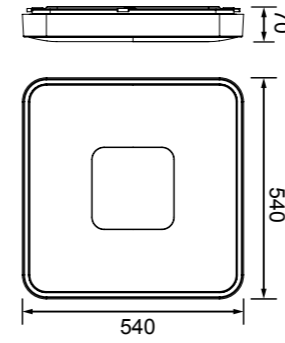

7919 Blanco-White
LED 80W 2700K-5000K 3900lm

R00129

R00129

Metal/Acrílico/ABS-Metal/Acrylic/ABS 220-240V~ 50/60Hz CRI≥ 80 R00129 Incluido

7918 Madera-Wood
LED 100W 2700K-5000K 4900lm

7917 Negro-Black
LED 100W 2700K-5000K 4900lm