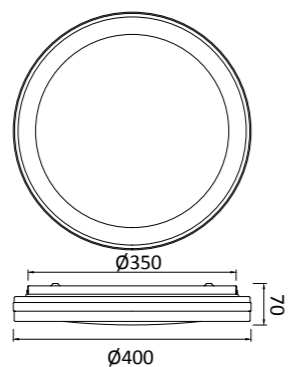

MODO DE USO

Dimmable

PC/Acrílico-PC/Acrylic 220-240V~ 50/60Hz CRI≥ 80 -R00138 Incluido