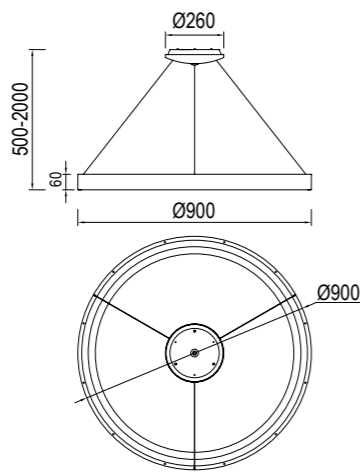

NISEKO II

REF	COLOR	LED	TEMP. COLOR	DIMMABLE	LÚMENES	(ø):	(h):	MANDO	APP
8645	Blanco-White	66W	2700K-5000K	▲	5440lm	Ø900	500-2000	R00135	×
8646	Negro-Black	66W	2700K-5000K	▲	5440lm	Ø900	500-2000	R00135	×
8647	Oro-Gold	66W	2700K-5000K	▲	5440lm	Ø900	500-2000	R00135	×
8648	Madera-Wood	66W	2700K-5000K	▲	5440lm	Ø900	500-2000	R00135	×