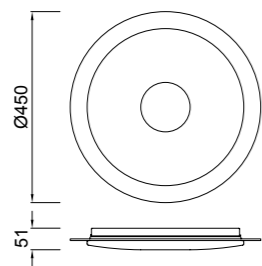

VIRGIN

5929 Blanco diamante-Diamond white
LED 18W 2700K-6500K 1680lm

R00127

warm white 2700K   natural 4000K   cool white 6500K

Dimmable
Remote Control RF
ON / OFF 20.000
LED life / LED life 30.000 h
LED INCLUDED

5 años WARRANTY GARANTIA LED
IP20

Metal/Acrílico-Metal/Acrylic 220-240V~ 50/60Hz - R00127 Incluido