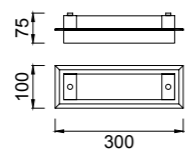

5534 Cromo-Chrome
LED 8W 4000K 680lm

Metal/Cristal-Metal/Crystal 220-240V~ 50/60Hz