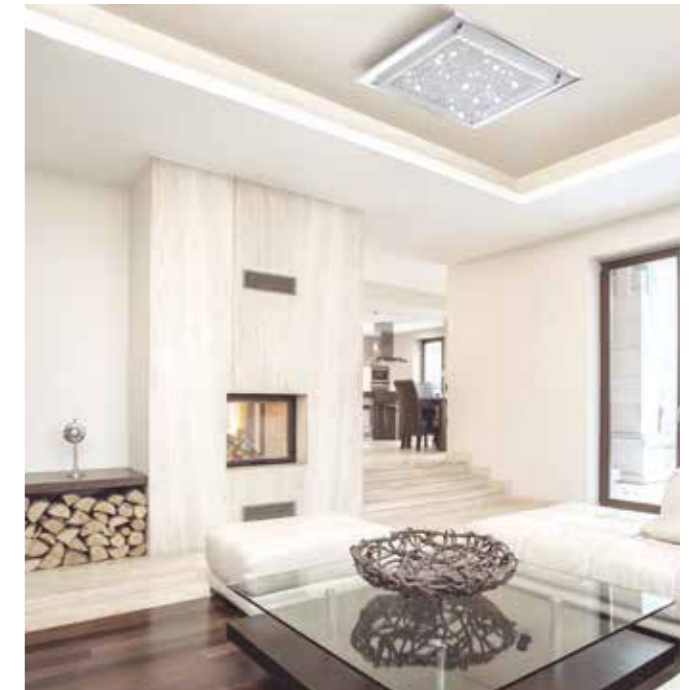

Espejo/Cristal-Mirror/Glass 100-240V~ 50/60Hz

Espejo/Cristal-Mirror/Glass 100-240V~ 50/60Hz