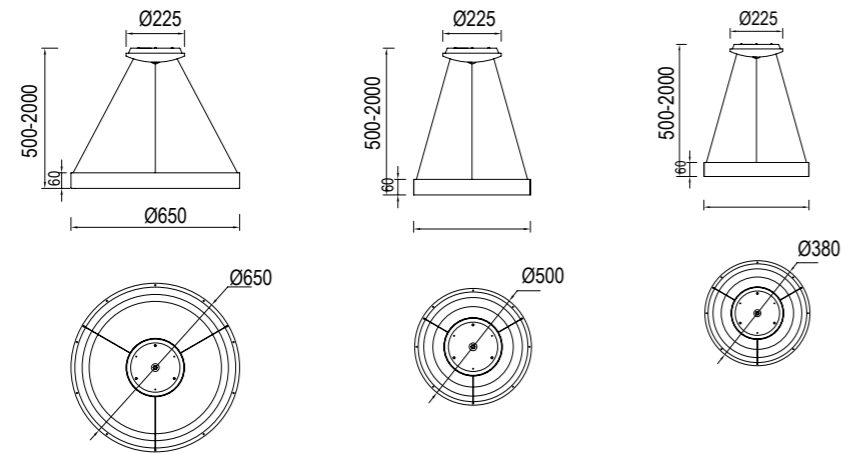

NISEKO II

REF	COLOR	LED	TEMP. COLOR	DIMMABLE	LÚMENES	(ø):	(h):	MANDO	APP
8625	Blanco-White	30W	2700K-5000K	▲	2250lm	Ø380	500-2000	R00129	MANTRA
8626	Negro-Black	30W	2700K-5000K	▲	2250lm	Ø380	500-2000	R00129	MANTRA
8627	Oro-Gold	30W	2700K-5000K	▲	2250lm	Ø380	500-2000	R00129	MANTRA
8628	Madera-Wood	30W	2700K-5000K	▲	2250lm	Ø380	500-2000	R00129	MANTRA
8570	Blanco-White	40W	2700K-5000K	▲	2950lm	Ø500	500-2000	R00129	MANTRA
8572	Negro-Black	40W	2700K-5000K	▲	2950lm	Ø500	500-2000	R00129	MANTRA
8574	Oro-Gold	40W	2700K-5000K	▲	2950lm	Ø500	500-2000	R00129	MANTRA
8576	Madera-Wood	40W	2700K-5000K	▲	2950lm	Ø500	500-2000	R00129	MANTRA
8569	Blanco-White	50W	2700K-5000K	▲	3760lm	Ø650	500-2000	R00129	MANTRA
8571	Negro-Black	50W	2700K-5000K	▲	3760lm	Ø650	500-2000	R00129	MANTRA
8573	Oro-Gold	50W	2700K-5000K	▲	3760lm	Ø650	500-2000	R00129	MANTRA
8575	Madera-Wood	50W	2700K-5000K	▲	3760lm	Ø650	500-2000	R00129	MANTRA