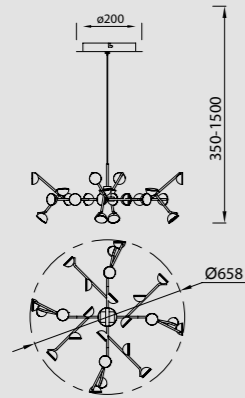

6261 Blanco mate-Matte white
LED 72W 3000K 4450lm

8652 Blanco mate-Matte white
LED 72W 3000K 4450lm
Dimmable

Aluminio-Aluminium 220-240V~ 50/60Hz CRI ≥80