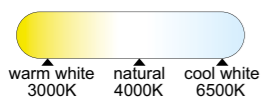

Dimmable

PC/Acrílico-PC/Acrylic 220-240V~ 50/60Hz CRI≥ 80 -R00138 Incluido