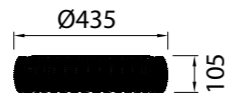

by José Ignacio Ballester

KILIMANJARO

Plafón-Ceiling lamp

8193 Ratan-Rattan
LED 50W 2700K-4000K-5000K 3800lm

8194 Ratan-Rattan
LED 36W 2700K-4000K-5000K 2450lm

8195 Ratan-Rattan
LED 24W 2700K-4000K-5000K 1700lm