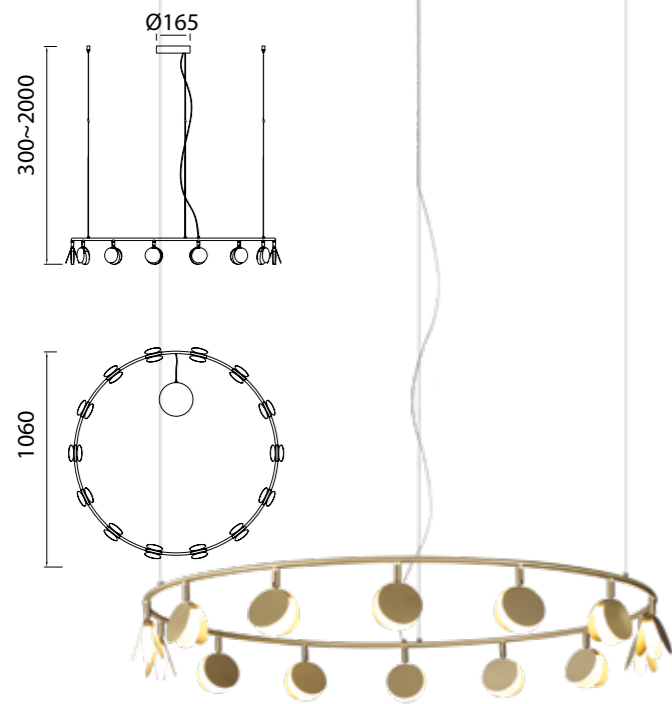

SHELL

Lámpara-Pendant lamp

7261 Oro-Gold
LED 40W 3000K 2120lm

7262 Oro-Gold
LED 30W 3000K 1590lm

7357 Oro-Gold
LED 60W 3000K 3180lm

Metal-Metal 220-240V~ 50/60Hz CRI≥ 80

SHELL

7260 Oro-Gold
LED 50W 3000K 2650lm