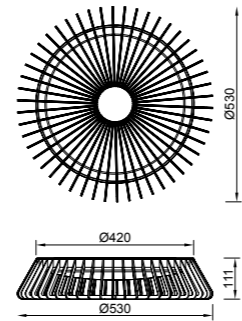

R00129

HIMALAYA

Plafón-Ceiling lamp

7966 Blanco-White
LED 56W 2700K-5000K 2500lm

7967 Madera-Wood
LED 56W 2700K-5000K 2500lm

7968 Negro-Black
LED 56W 2700K-5000K 2500lm

R00129

MODO DE USO