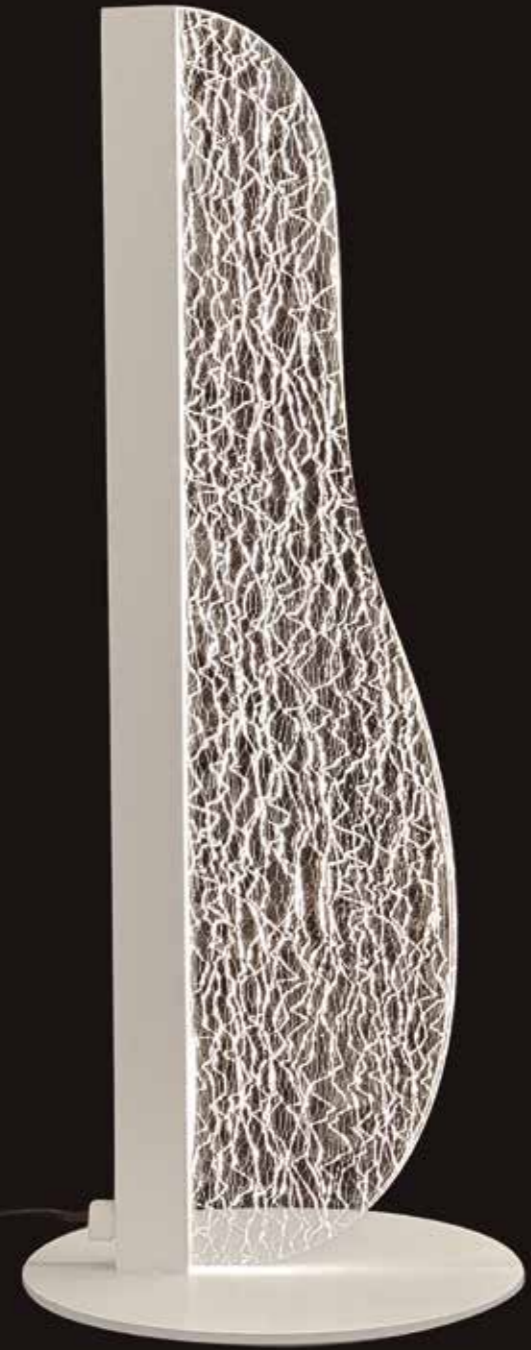

Metal/Acrílico-Metal/Acrylic 220-240V~ 50/60Hz CRI≥ 80

Metal/Acrílico-Metal/Acrylic 220-240V~ 50/60Hz CRI≥ 80