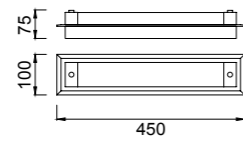

5533 Cromo-Chrome
LED 13W 4000K 1100lm