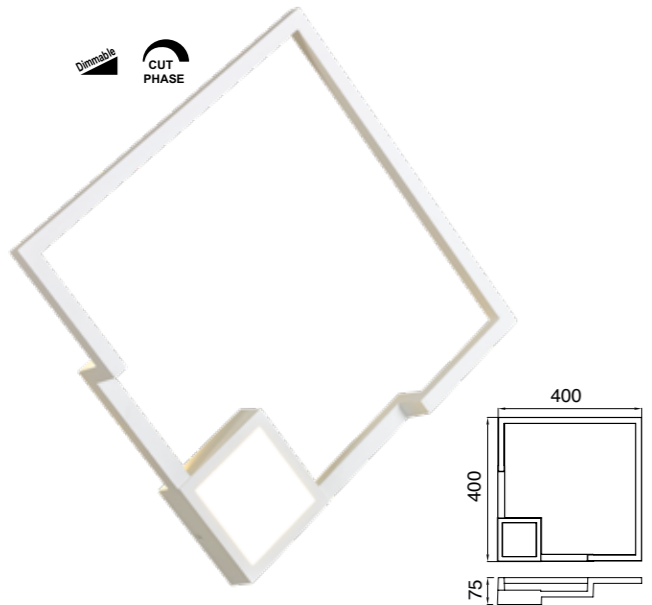

7668 Blanco-White
LED 25W 3000K 1370lm

7669 Blanco-White
LED 25W 3000K 1370lm
Dimmable Phase Cut

7670 Blanco-White
LED 17,5W 3000K 1150lm

7671 Blanco-White
LED 17,5W 3000K 1150lm
Dimmable Phase Cut