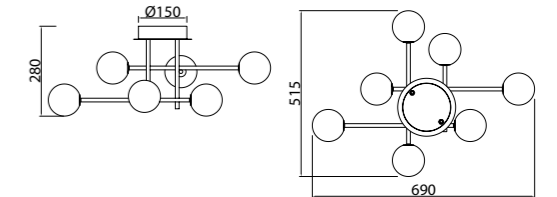

R09243 LED G4 5W 3000K 500lm (incl)

INCLUDED

3 años de garantía

IP20

Metal/Cristal-Metal/Glass 220-240V~ 50/60Hz CRI≥ 80 G4 máx. 5W LED Incluido- Registered N° 008435580-0001