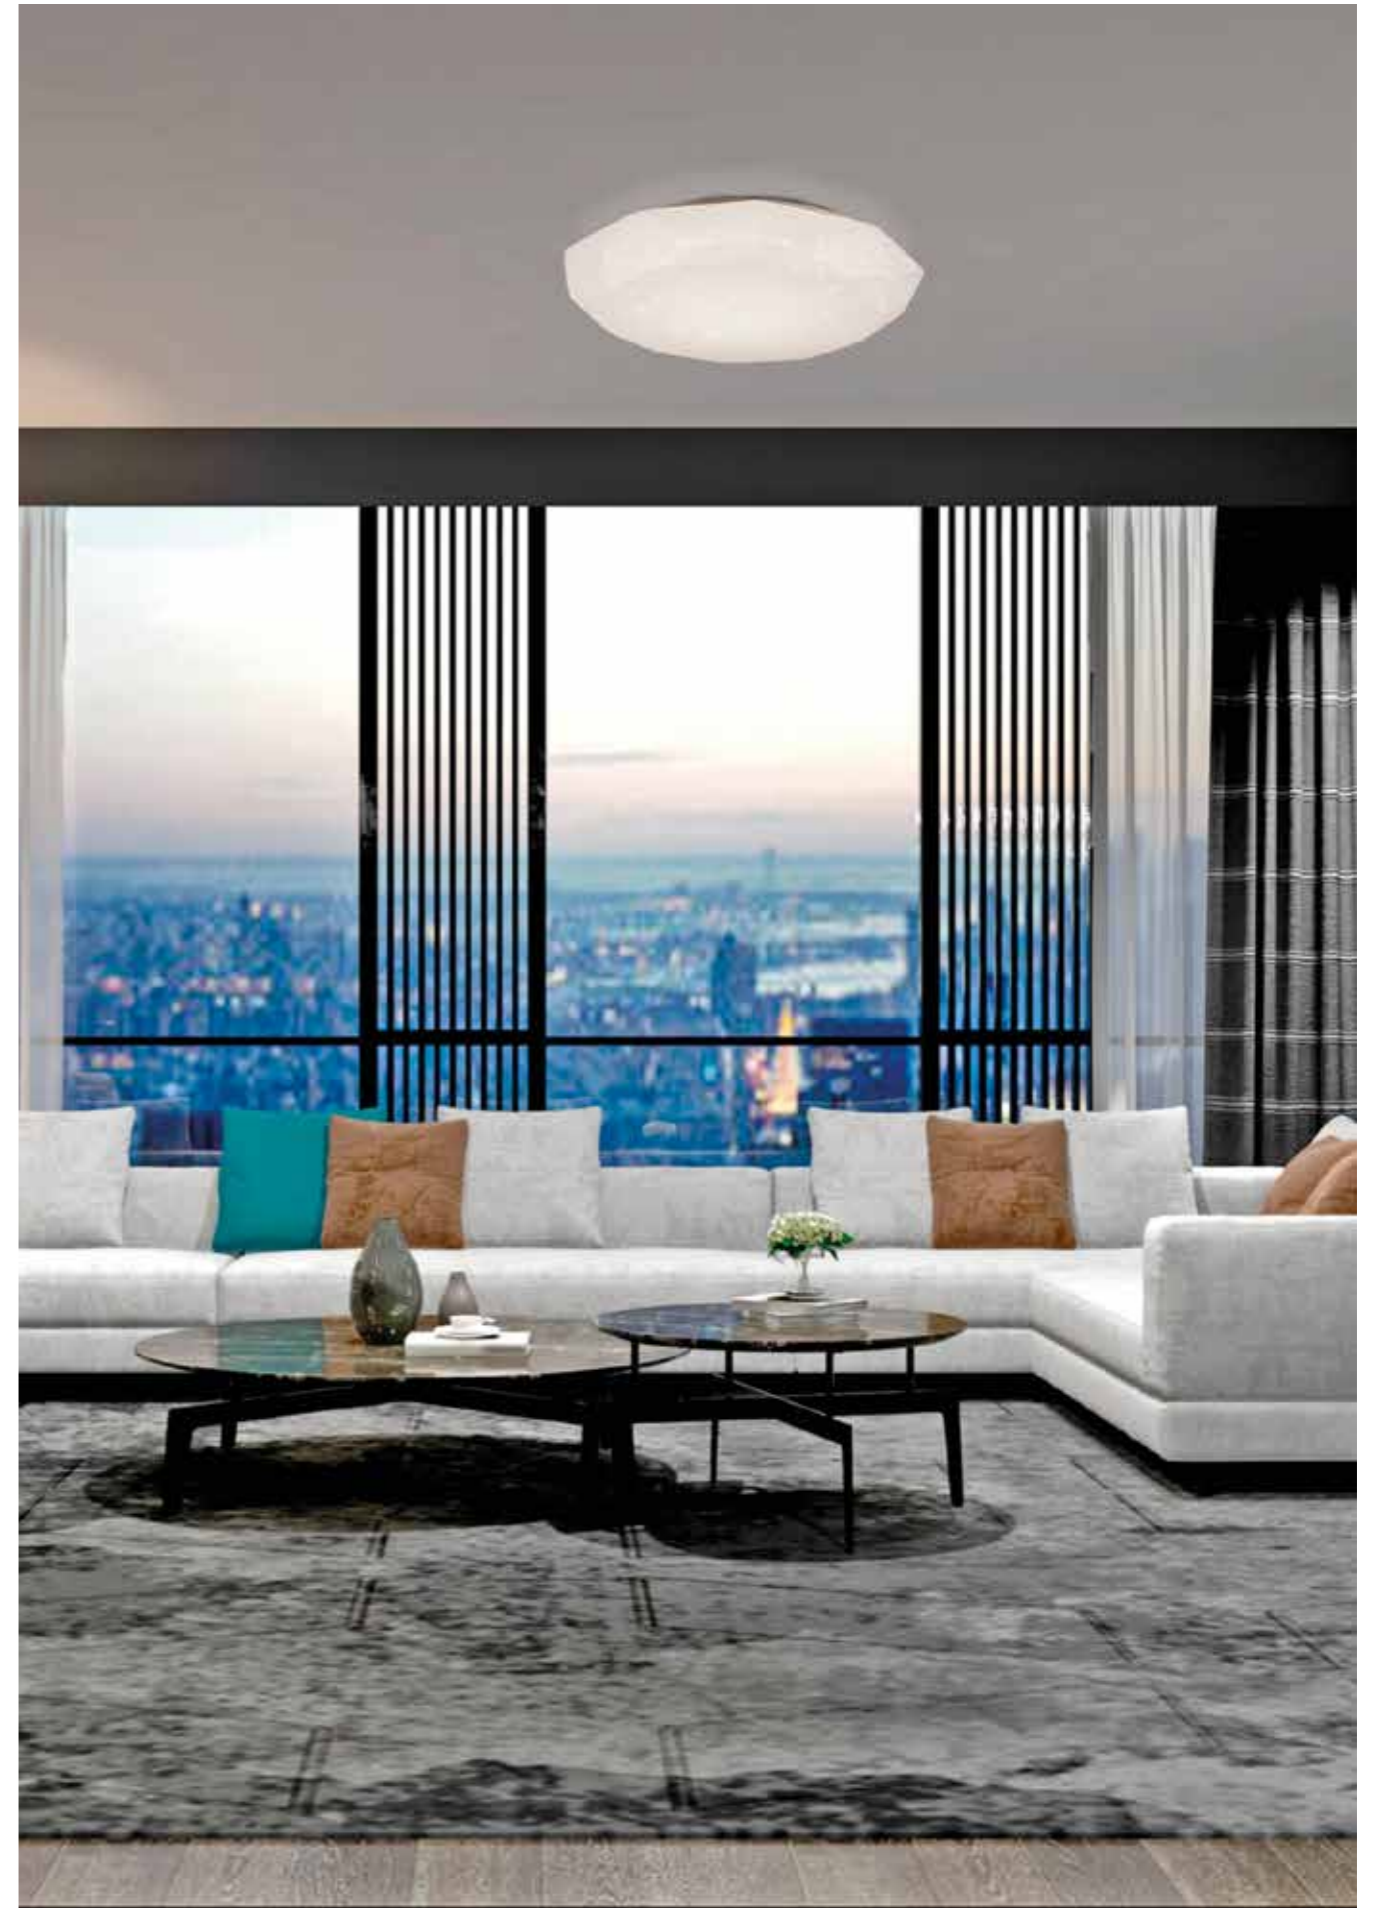

5971 Blanco-White
LED 36W 5000K 2700lm

Metal/Acrílico-Metal/Acrylic 220-240V~ 50/60Hz

QUATRO II

Plafón-Ceiling lamp

6242 Blanco-White
LED 60W 3000K 3800lm

6241 Blanco-White
LED 45W 3000K 2800lm

6240 Blanco-White
LED 30W 3000K 1800lm