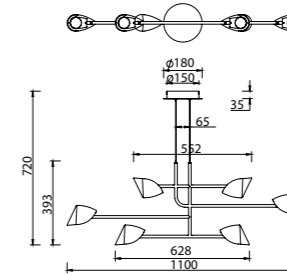

7585 Negro-Black
LED 8,5W 3000K 600lm

7584 Negro-Black
LED 8,5W 3000K 610lm

7587 Negro-Black
LED 8,5W 3000K 610lm

7578 Negro-Black
LED 61,5W 3000K 4000lm

7579 Negro-Black
LED 45W 3000K 3100lm

7580 Negro-Black
LED 44,5W 3000K 3100lm