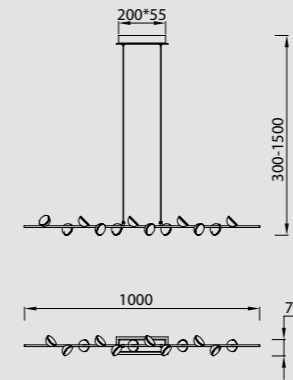

6261 Blanco mate-Matte white
LED 72W 3000K 4450lm

8652 Blanco mate-Matte white
LED 72W 3000K 4450lm
Dimmable

Aluminio-Aluminium 220-240V~ 50/60Hz CRI ≥80