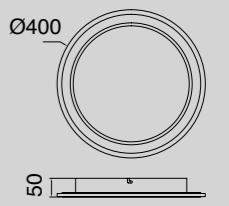

8509 Blanco-White
LED 24W 3000K-6000K 1800lm

R00127