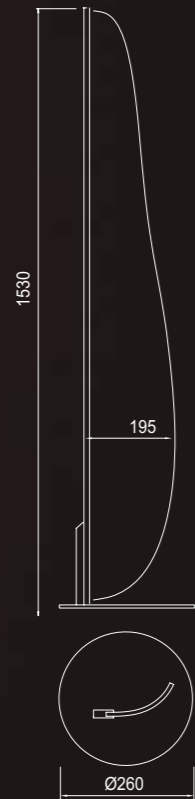

BIANCA

7838 Blanco-White
LED 20W 3000K 1200lm

7837 Blanco-White
LED 12W 3000K 700lm