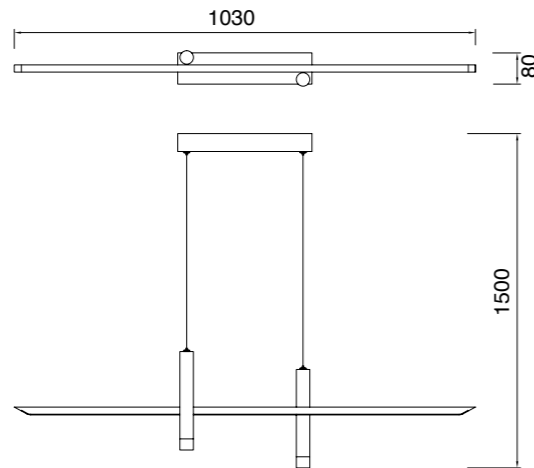

ESPARTA

7980 Blanco+Oro-White+Gold
LED 30W 3000K 1400lm

7981 Negro+Oro-Black+Gold
LED 30W 3000K 1400lm

7982 Blanco+Oro-White+Gold
LED 50W 3000K 2100lm

7983 Negro+Oro-Black+Gold
LED 50W 3000K 2100lm

Aluminio+Metal/Aluminum+Metal 220-240V~ 50/60Hz CRI≥ 80

Aluminio+Metal/Aluminum+Metal 220-240V~ 50/60Hz CRI≥ 80