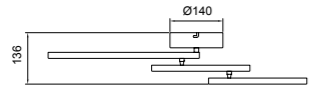

7231 Oro-Gold
LED 60W 3000K 4500lm

COLLAGE

Plafón/Ceiling lamp

7232 Negro-Black
LED 40W 3000K 3000lm

7233 Oro-Gold
LED 40W 3000K 3000lm

Aplique/Plafón/Wall Ceiling lamp

7234 Negro-Black
LED 30W 3000K 2250lm