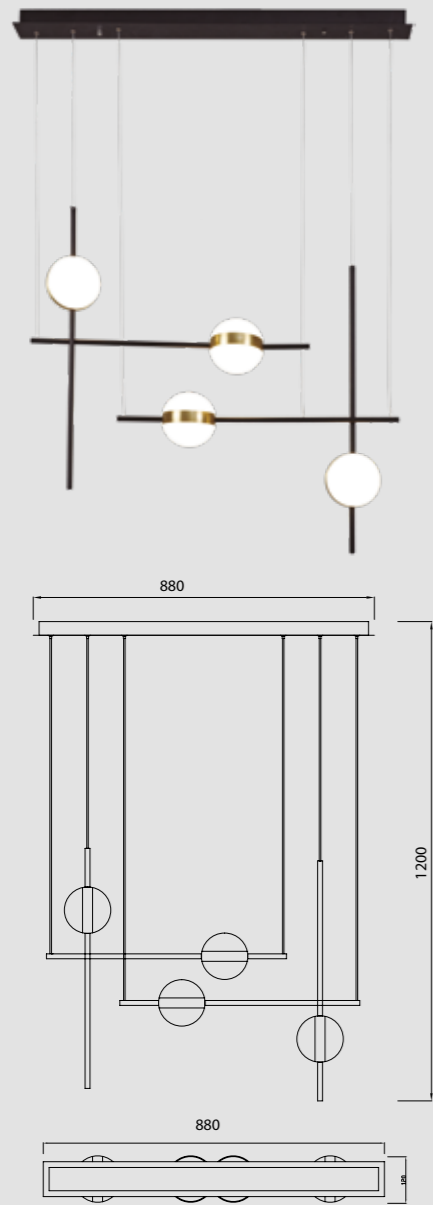

7196 Blanco-White
LED 24W 3000K 900lm

7146 Negro-Black
LED 24W 3000K 900lm

Aluminio/Silicona/Metal-Aluminium/Silicone/Metal 220-240V~ 50/60Hz CRI≥ 80

CUBA

7160 Oro/Negro-Gold/Black
LED 32W 3000K 2400lm

7161 Oro/Negro-Gold/Black
LED 32W 3000K 2400lm