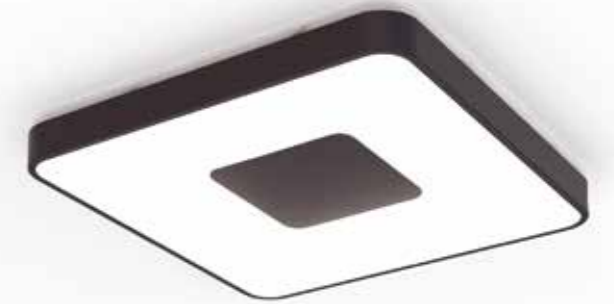

7919 Blanco-White
LED 80W 2700K-5000K 3900lm

R00129

R00129

Metal/Acrílico/ABS-Metal/Acrylic/ABS 220-240V~ 50/60Hz CRI≥ 80 R00129 Incluido

7918 Madera-Wood
LED 100W 2700K-5000K 4900lm

7917 Negro-Black
LED 100W 2700K-5000K 4900lm