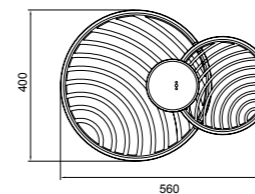

7235 Oro-Gold
LED 30W 3000K 2250lm

Metal-Metal 220-240V~ 50/60Hz CRI≥ 80 Registered N° 007663331-0006