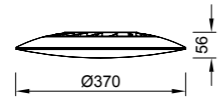

SLIM

by Mantra Team

SLIM

7972 Blanco-White
LED 16W 3000K 1300lm

7971 Blanco-White
LED 16W 4000K 1400lm

7970 Blanco-White
LED 16W 5000K 1440lm

7975 Blanco-White
LED 24W 3000K 2050lm

7974 Blanco-White
LED 24W 4000K 2150lm