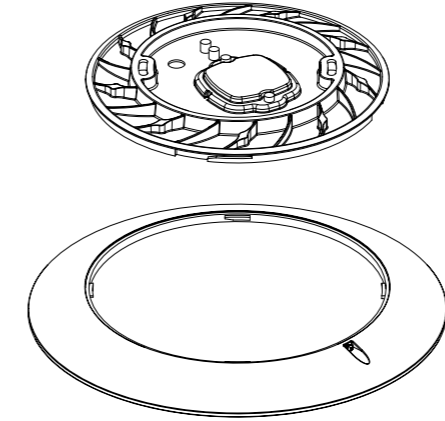

SLIM

7972 Blanco-White
LED 16W 3000K 1300lm

7971 Blanco-White
LED 16W 4000K 1400lm

7970 Blanco-White
LED 16W 5000K 1440lm

7975 Blanco-White
LED 24W 3000K 2050lm

7974 Blanco-White
LED 24W 4000K 2150lm

7973 Blanco-White
LED 24W 5000K 2200lm

7978 Blanco-White
LED 50W 3000K 4150lm

7977 Blanco-White
LED 50W 4000K 4250lm

7976 Blanco-White
LED 50W 5000K 4300lm

MODO DE USO