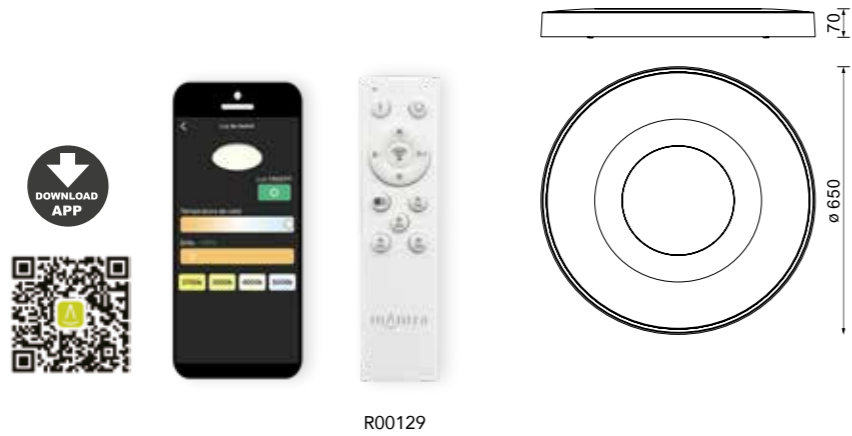

by Mantra Team

COIN

Plafón/Ceiling lamp

7560 Blanco-White
LED 100W 2700K-5000K 6000lm

7561 Negro-Black
LED 100W 2700K-5000K 6000lm

7562 Madera-Wood
LED 100W 2700K-5000K 6000lm

8036 Oro-Gold
LED 100W 2700K-5000K 6000lm