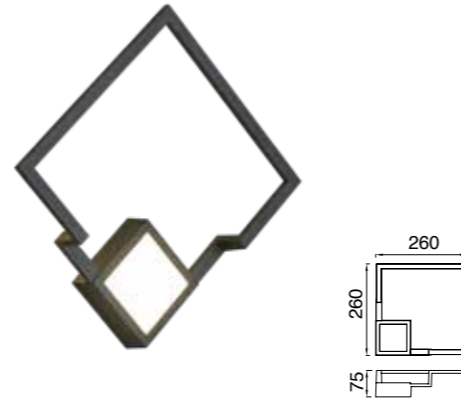

BOUTIQUE

by Santiago Sevillano Studio

BOUTIQUE

Aplique-Wall lamp

7680 Negro-Black
LED 25W 3000K 1370lm

7681 Negro-Black
LED 25W 3000K 1370lm
Dimmable Phase Cut

7682 Negro-Black
LED 17,5W 3000K 1150lm

7683 Negro-Black
LED 17,5W 3000K 1150lm
Dimmable Phase Cut