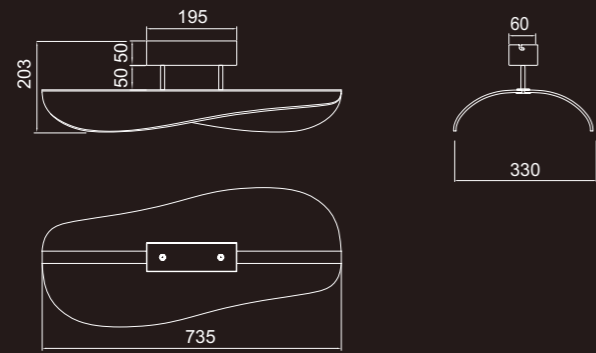

BIANCA

7835 Blanco-White
LED 40W 3000K 2450lm