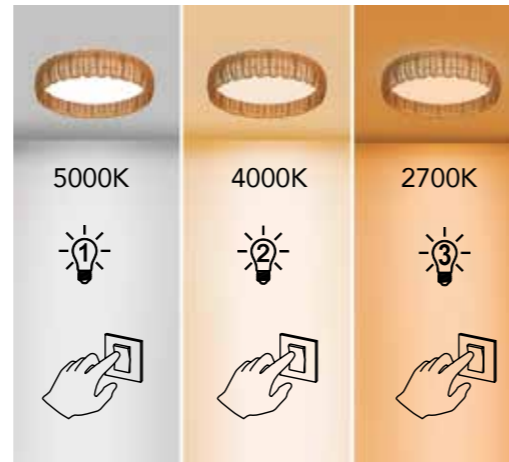

by José Ignacio Ballester

KILIMANJARO

Plafón-Ceiling lamp

8193 Ratan-Rattan
LED 50W 2700K-4000K-5000K 3800lm

8194 Ratan-Rattan
LED 36W 2700K-4000K-5000K 2450lm

8195 Ratan-Rattan
LED 24W 2700K-4000K-5000K 1700lm