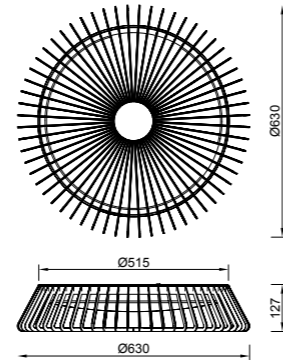

MODO DE USO

HIMALAYA

by Santiago Sevillano Studio

HIMALAYA

Plafón-Ceiling lamp

7963 Blanco-White
LED 80W 2700K-5000K 3500lm

7964 Madera-Wood
LED 80W 2700K-5000K 3500lm

7965 Negro-Black
LED 80W 2700K-5000K 3500lm