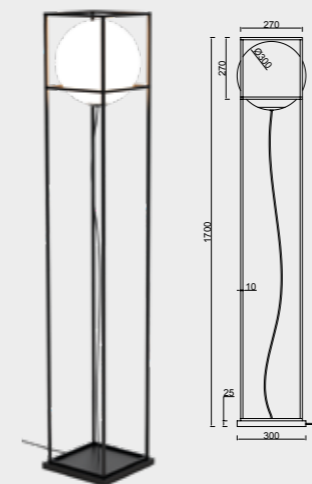

Registered N° 008635742-0007

Metal/Cristal-Metal/Glass 100-240V~ 50/60Hz CRI≥ 80 E27 máx.20W LED

Metal/Cristal-Metal/Glass 100-240V~ 50/60Hz CRI≥ 80 E27 máx.20W LED