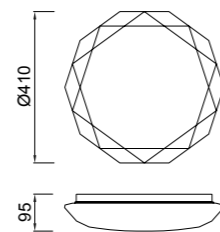

5971 Blanco-White
LED 36W 5000K 2700lm

Metal/Acrílico-Metal/Acrylic 220-240V~ 50/60Hz

QUATRO II

Plafón-Ceiling lamp

6242 Blanco-White
LED 60W 3000K 3800lm

6241 Blanco-White
LED 45W 3000K 2800lm

6240 Blanco-White
LED 30W 3000K 1800lm