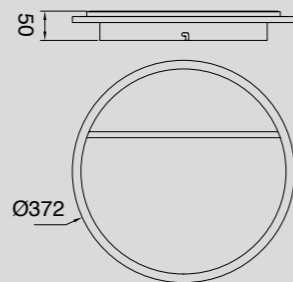

MÁRMOL

8502 Blanco-White
Decorado mármol/Decorated marble
LED 20W 3000K 1800lm

8503 Blanco-White
Decorado mármol/Decorated marble
LED 12W 3000K 1080lm

8507 Blanco-White
Decorado mármol/Decorated marble
LED 30W 3000K 2100lm

8512 Blanco-White
Decorado mármol/Decorated marble
LED 28W 3000K 1680lm

8513 Negro-Black
Decorado mármol/Decorated marble
LED 28W 3000K 1680lm

Acero/Steel 220-240V~ 50/60Hz CRI≥ 80

Acero/Steel 220-240V~ 50/60Hz CRI≥ 80