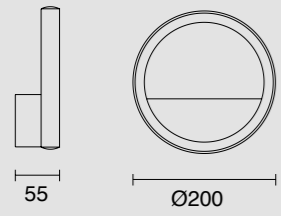

8596 Blanco-White
LED 8W 3000K 640lm

8592 Negro-Black
LED 8W 3000K 640lm