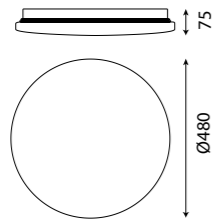

ZERO SMART

5946 Blanco-White
LED 80W 2700K-5000K 4500lm