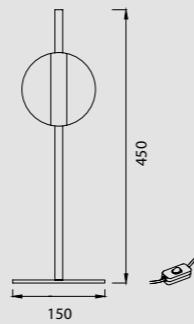

7164 Oro/Negro-Gold/Black
LED 8W 3000K 600lm