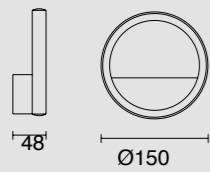

7194 Blanco-White
LED 8W 3000K 640lm

7144 Negro-Black
LED 8W 3000K 640lm