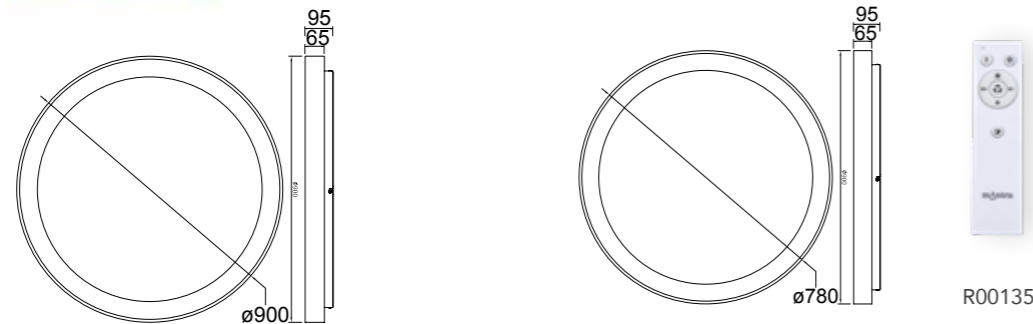

warm white 2700K
natural 4000K
cool white 5000K
Dimmable
Remote Control RF
ON / OFF 30,000
LED life / LED life 30,000 h
LED INCLUDED
5 años de garantía LED
IP20

REF	COLOR	LED	TEMP. COLOR	DIMMABLE	LÚMENES	(ø):	(h):	MANDO	APP
8579	Blanco-White	30W	2700K-5000K	▲	2250lm	ø380	95	R00129	MANTRA
8582	Negro-Black	30W	2700K-5000K	▲	2250lm	ø380	95	R00129	MANTRA
8585	Oro-Gold	30W	2700K-5000K	▲	2250lm	ø380	95	R00129	MANTRA
8588	Madera-Wood	30W	2700K-5000K	▲	2250lm	ø380	95	R00129	MANTRA
8578	Blanco-White	40W	2700K-5000K	▲	2950lm	ø500	95	R00129	MANTRA
8581	Negro-Black	40W	2700K-5000K	▲	2950lm	ø500	95	R00129	MANTRA
8584	Oro-Gold	40W	2700K-5000K	▲	2950lm	ø500	95	R00129	MANTRA
8587	Madera-Wood	40W	2700K-5000K	▲	2950lm	ø500	95	R00129	MANTRA
8577	Blanco-White	50W	2700K-5000K	▲	3760lm	ø650	95	R00129	MANTRA
8580	Negro-Black	50W	2700K-5000K	▲	3760lm	ø650	95	R00129	MANTRA
8583	Oro-Gold	50W	2700K-5000K	▲	3760lm	ø650	95	R00129	MANTRA
8586	Madera-Wood	50W	2700K-5000K	▲	3760lm	ø650	95	R00129	MANTRA