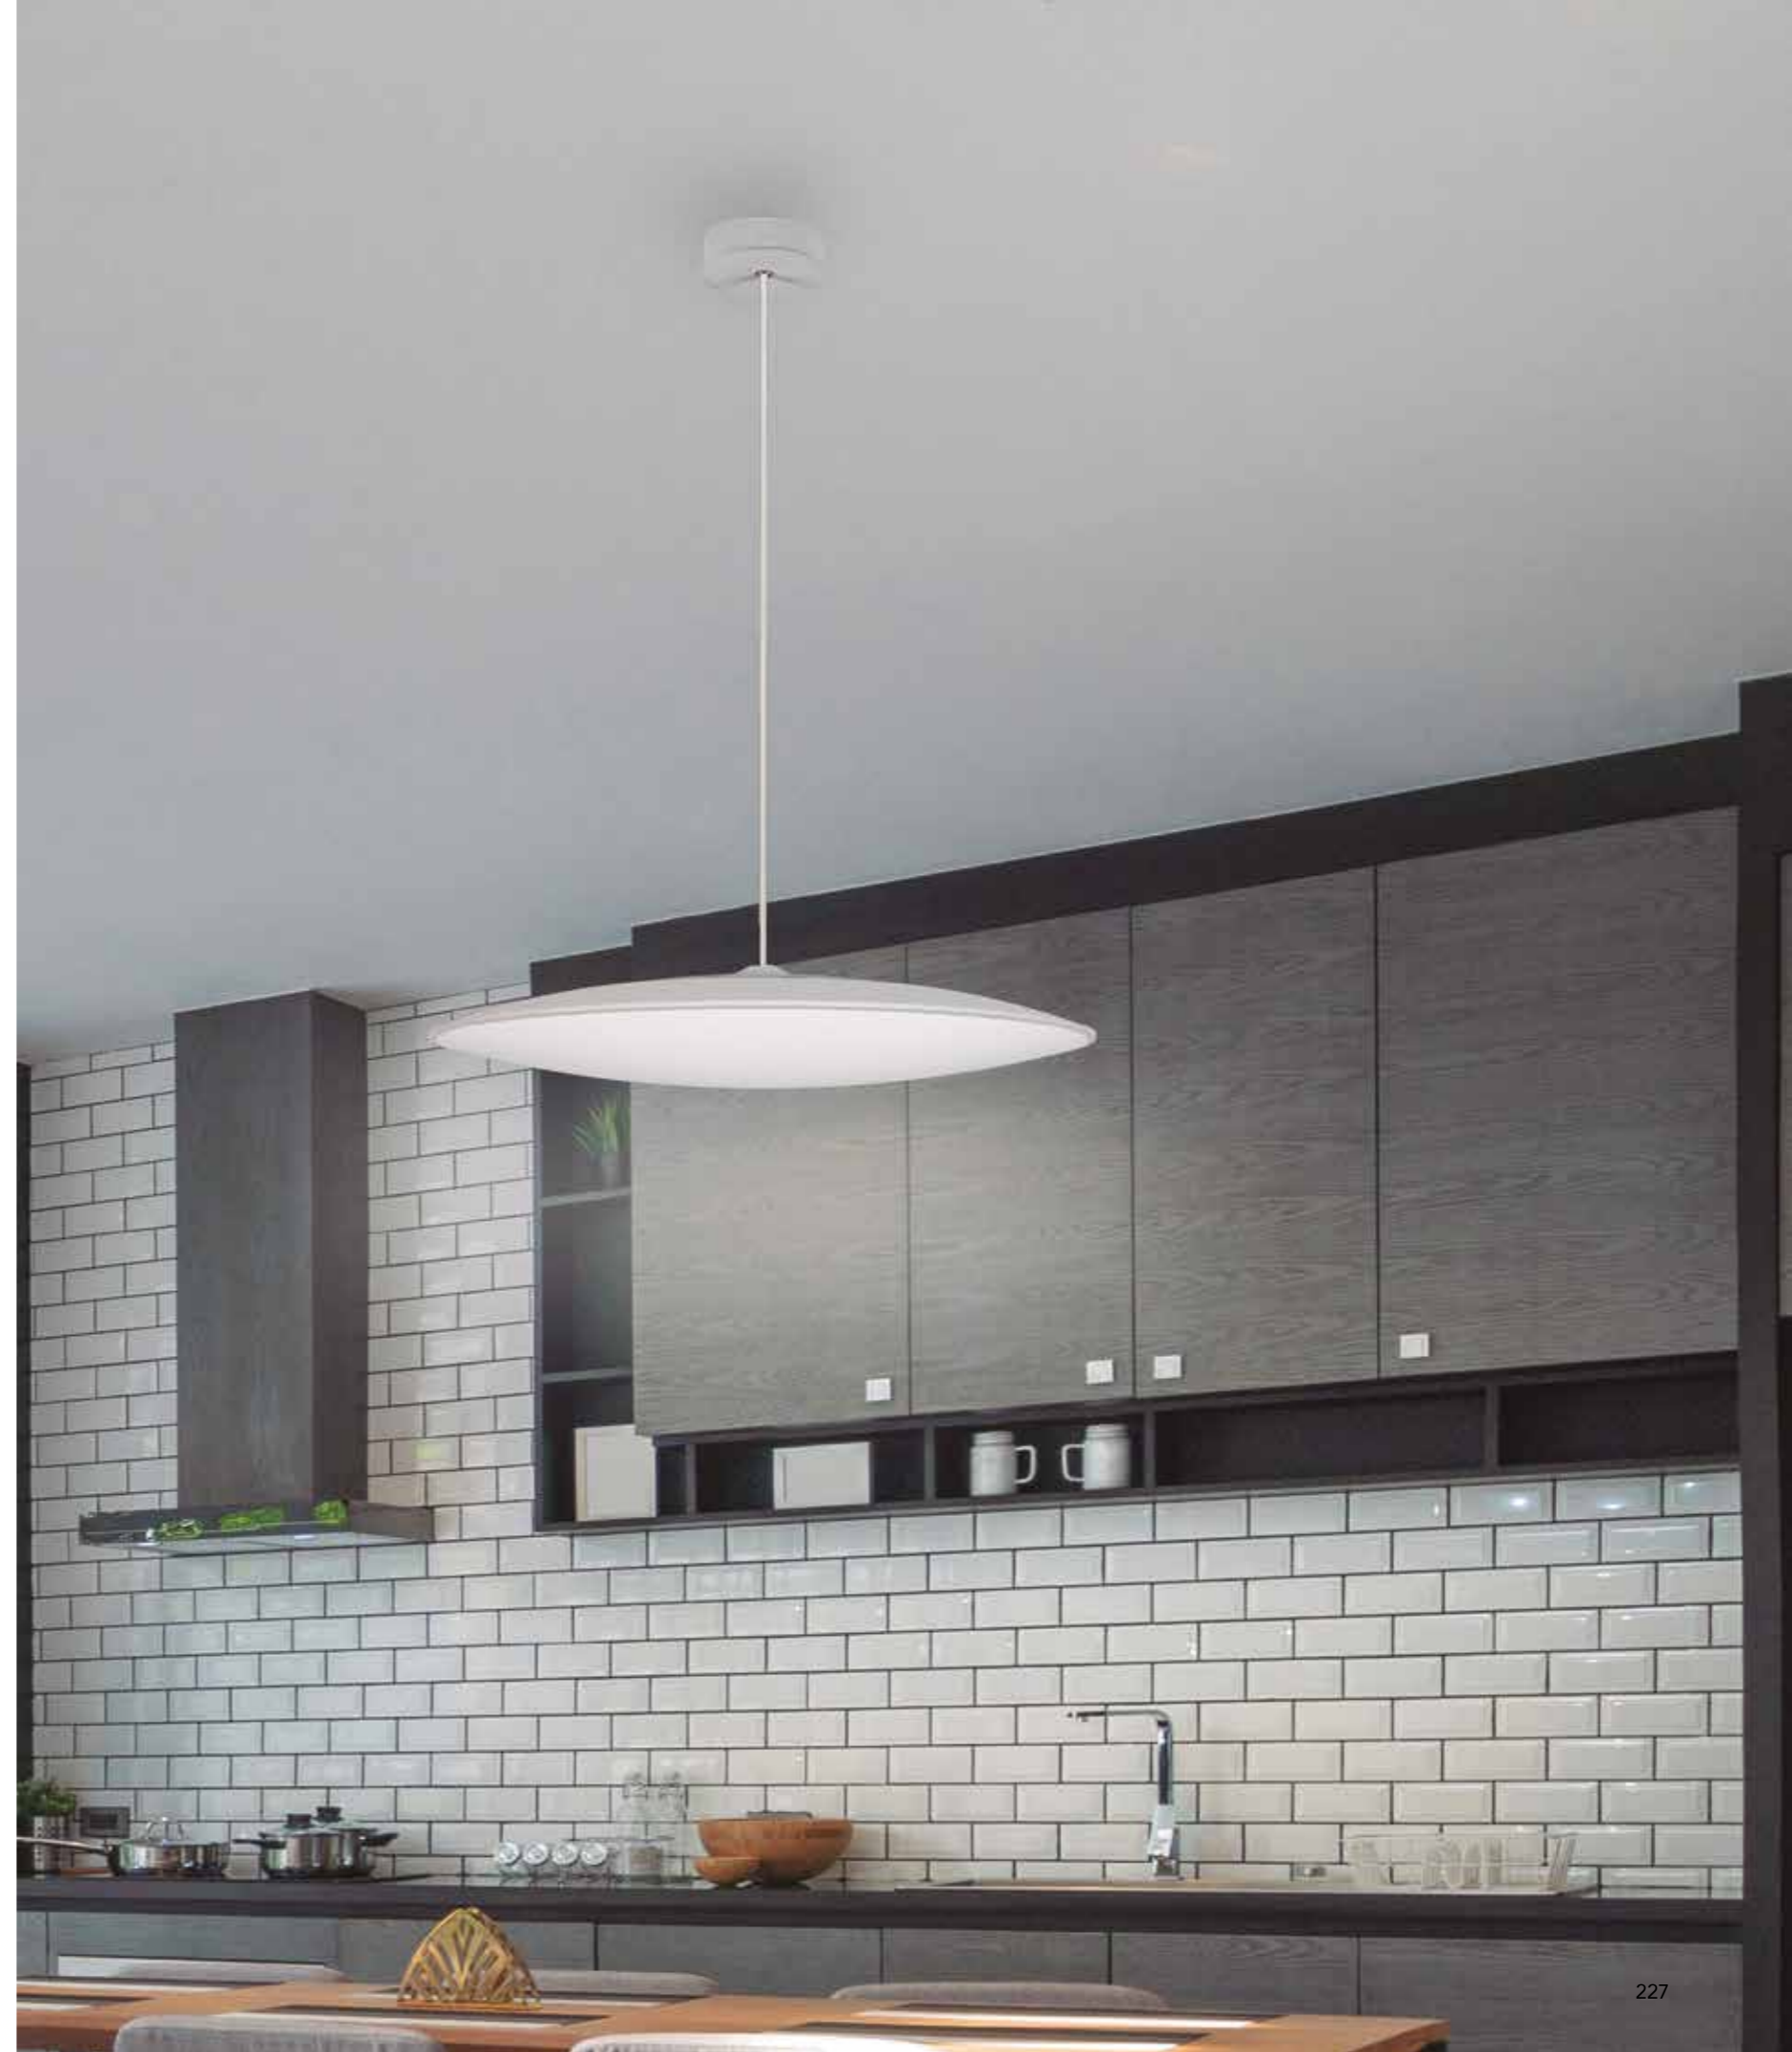

SLIM

by Mantra Team

SLIM

8100 Blanco-White
LED 50W 3000K 4150lm

8102 Negro-Black
LED 50W 3000K 4150lm

8104 Blanco-White
LED 16W 3000K 1300lm

8106 Negro-Black
LED 16W 3000K 1300lm

8101 Blanco-White
LED 50W 4000K 4250lm