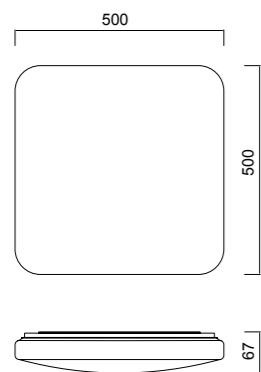

QUATRO II

Plafón-Ceiling lamp

6242 Blanco-White
LED 60W 3000K 3800lm

6241 Blanco-White
LED 45W 3000K 2800lm

6240 Blanco-White
LED 30W 3000K 1800lm

6245 Blanco-White
LED 60W 5000K 4000lm

6244 Blanco-White
LED 45W 5000K 3000lm

6243 Blanco-White
LED 30W 5000K 2000lm