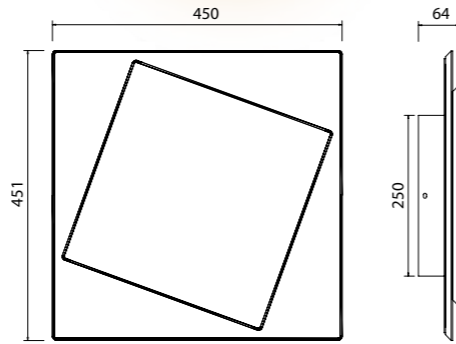

DAKLA

6426 Blanco-White
LED 18W 3000K 1090lm

6429 Blanco-White
LED 30W 3000K 1810lm