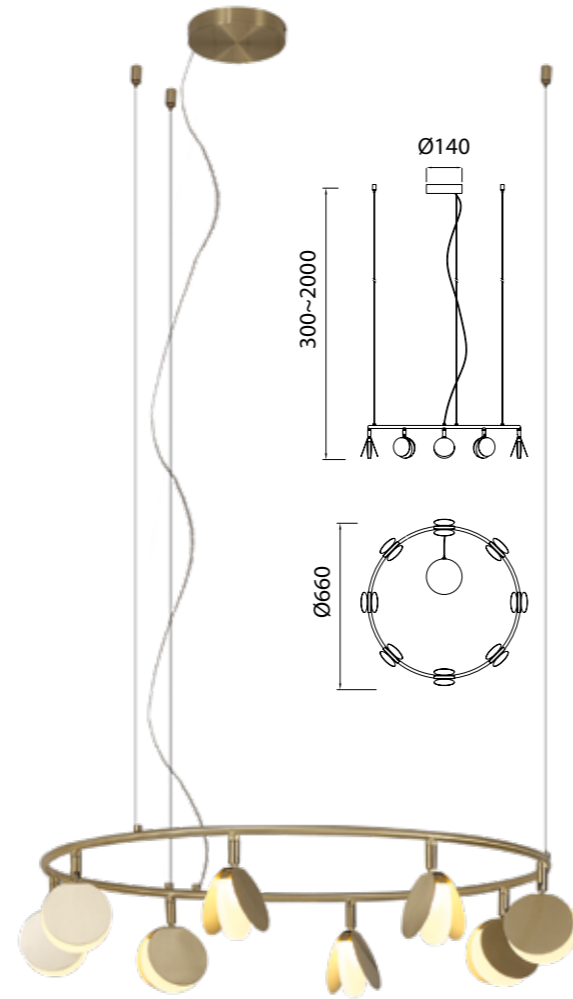

7235 Oro-Gold
LED 30W 3000K 2250lm

Metal-Metal 220-240V~ 50/60Hz CRI≥ 80 Registered N° 007663331-0006

SHELL

by Kuzurman Polina

SHELL

7355 Oro-Gold
LED 120W 3000K 6360lm

Metal-Metal 220-240V~ 50/60Hz CRI≥ 80

SHELL

Lámpara-Pendant lamp

7261 Oro-Gold
LED 40W 3000K 2120lm

7262 Oro-Gold
LED 30W 3000K 1590lm

7357 Oro-Gold
LED 60W 3000K 3180lm

Metal-Metal 220-240V~ 50/60Hz CRI≥ 80

SHELL

7260 Oro-Gold
LED 50W 3000K 2650lm