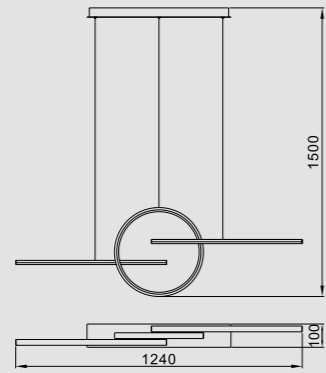

7141 Negro-Black
LED 48W 3000K 3840lm