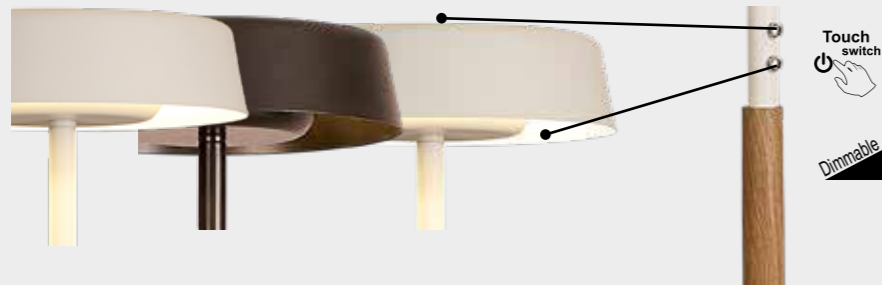

Acero-Steel 220-240V~ 50/60Hz CRI≥ 80

NOA II

by Santolaria

NOA II

8566 Blanco-White
LED 15+15W 3000K 2800lm

8567 Negro-Black
LED 15+15W 3000K 2800lm

8568 Blanco madera- Wood white
LED 15+15W 3000K 2800lm

MODO DE USO