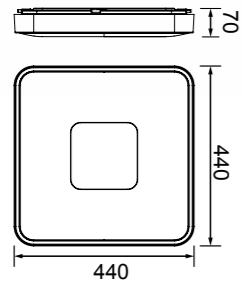

7927 Oro-Gold
LED 56W 2700K-5000K 2500lm

7922 Blanco-White
LED 56W 2700K-5000K 2500lm

7919 Blanco-White
LED 80W 2700K-5000K 3900lm

R00129

R00129

Metal/Acrílico/ABS-Metal/Acrylic/ABS 220-240V~ 50/60Hz CRI≥ 80 R00129 Incluido