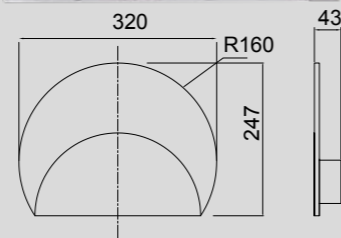

Acero/Steel 220-240V~ 50/60Hz CRI≥ 80

MÁRMOL

by Santiago Sevillano Studio

MÁRMOL

MÁRMOL

8502 Blanco-White
Decorado mármol/Decorated marble
LED 20W 3000K 1800lm

8503 Blanco-White
Decorado mármol/Decorated marble
LED 12W 3000K 1080lm